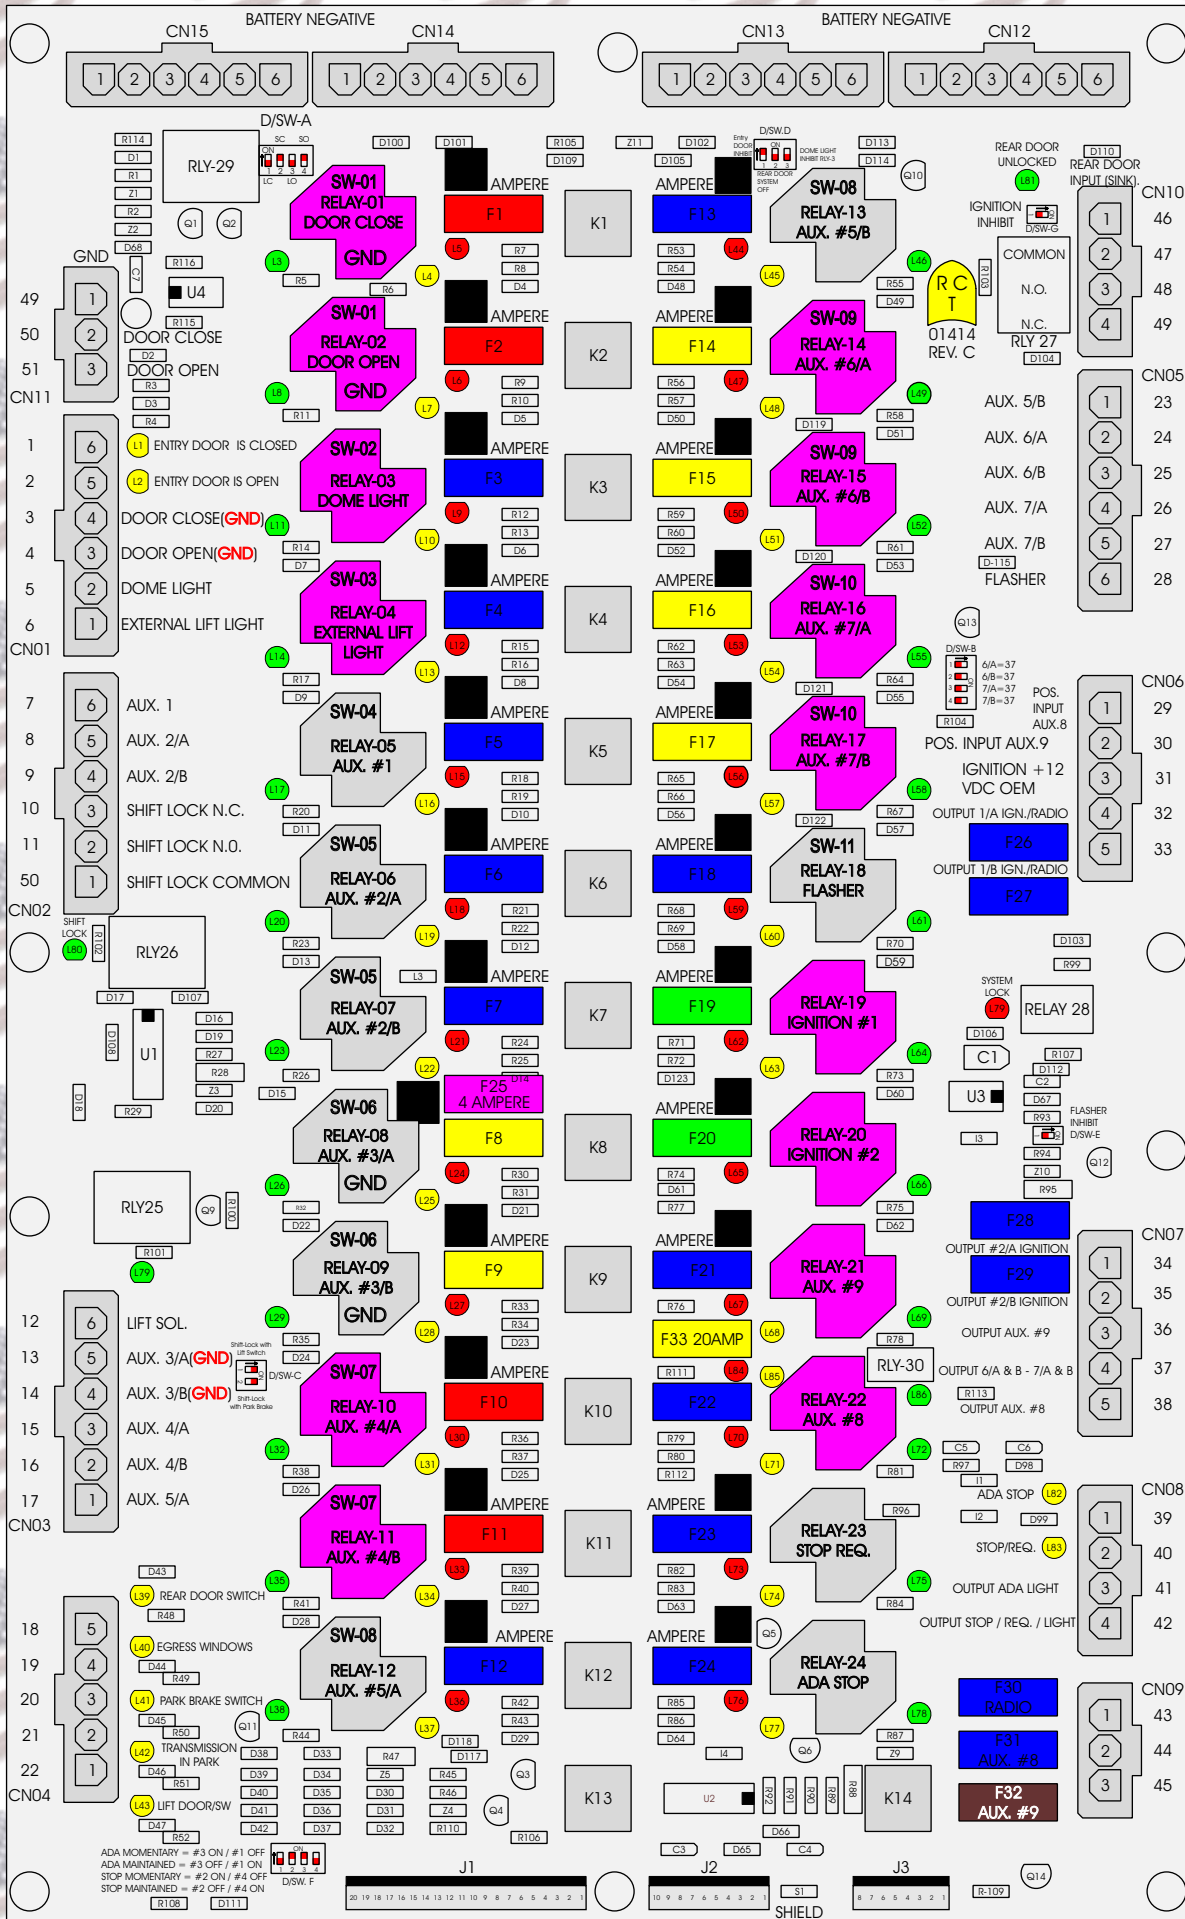

R. C. Tronics Incorporated

RCT-01414-00026

4 AMPERE

10 AMPERE

15 AMPERE

20 AMPERE

25 AMPERE

30 AMPERE

Comes With System

ADA MOMENTARY = #3 ON / #1 OFF
 ADA MAINTAINED = #3 OFF / #1 ON
 STOP MOMENTARY = #2 ON / #4 OFF
 STOP MAINTAINED = #2 OFF / #4 ON

D/SW. F

J1 20 19 18 17 16 15 14 13 12 11 10 9 8 7 6 5 4 3 2 1

J2 10 9 8 7 6 5 4 3 2 1

J3 8 7 6 5 4 3 2 1

SHIELD