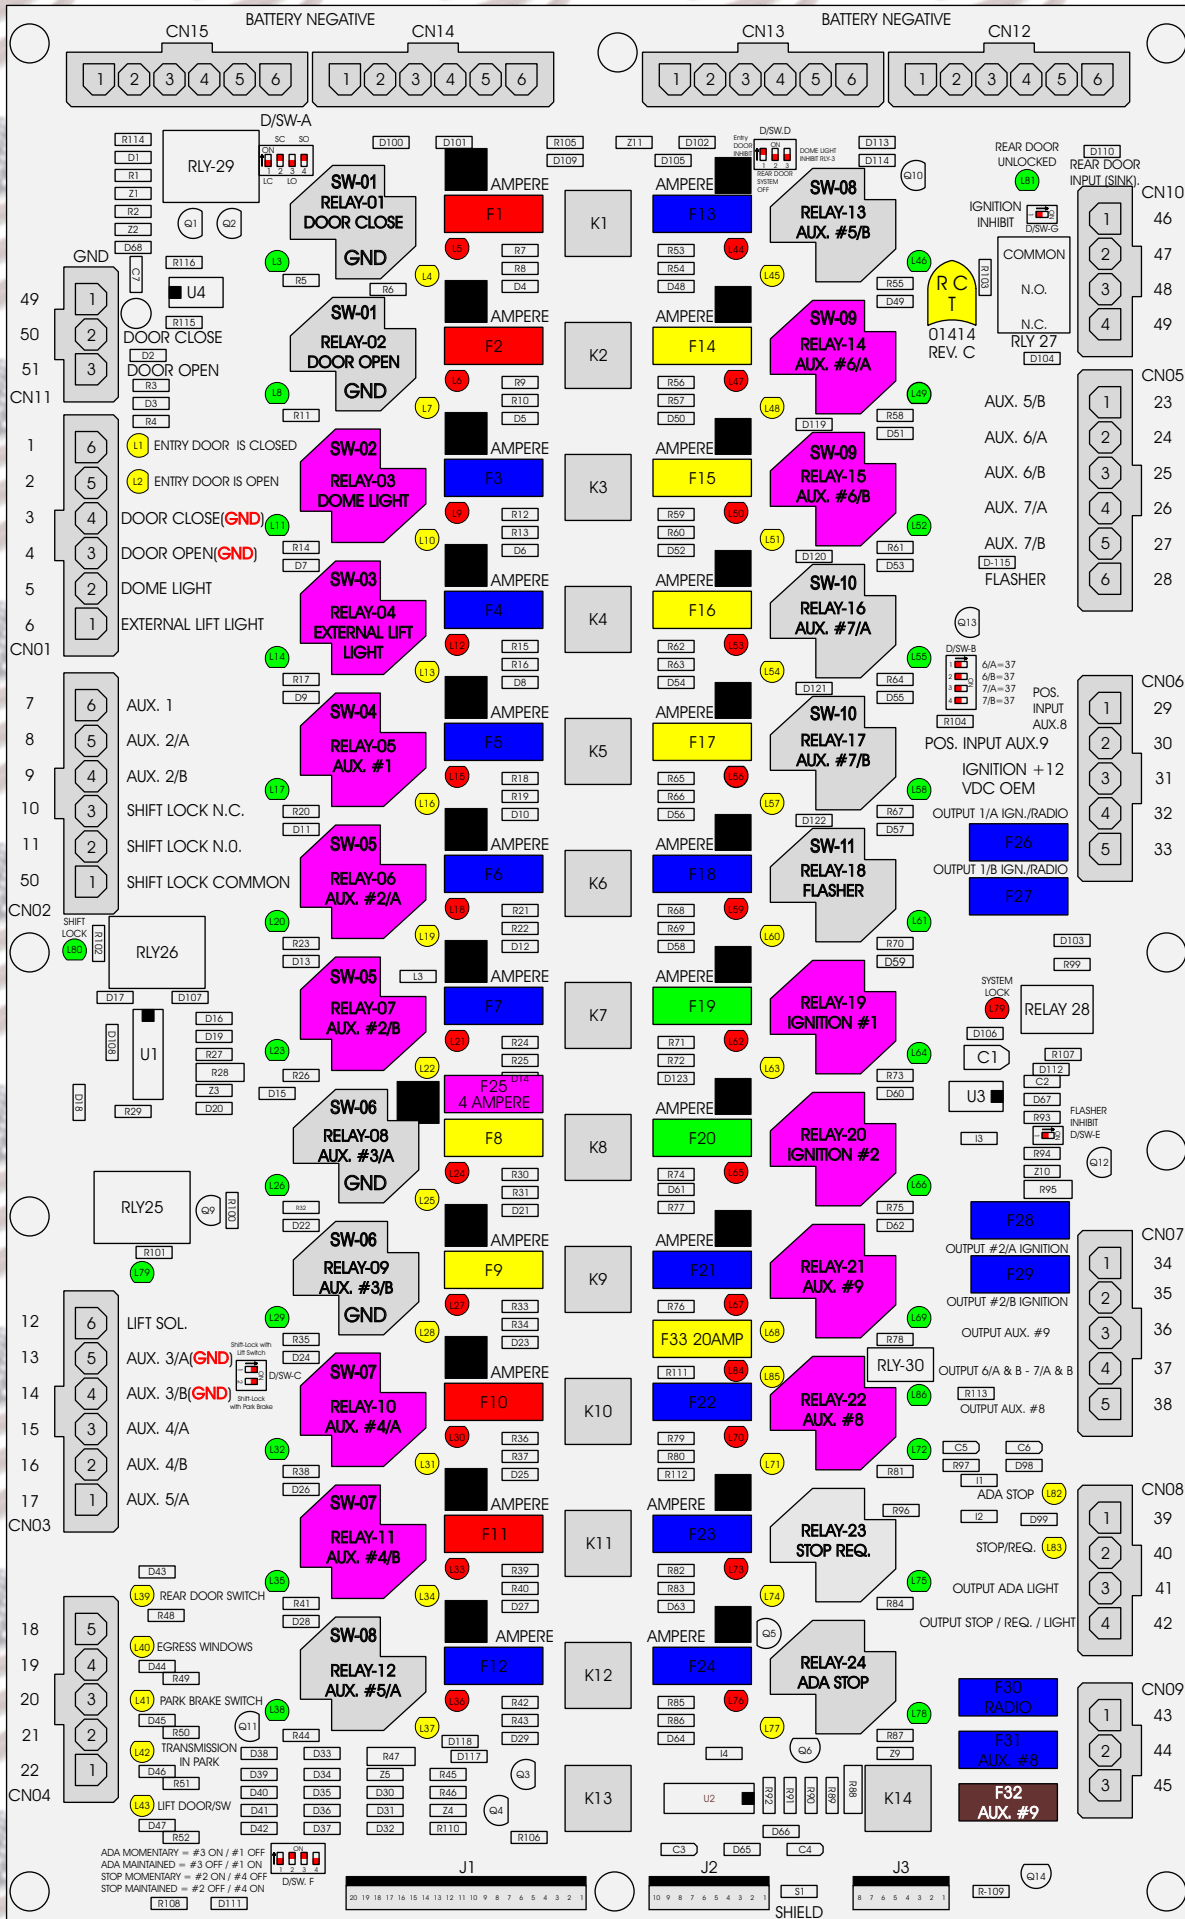

R. C. Tronics Incorporated

RCT-01414-00028

4 AMPERE

10 AMPERE

15 AMPERE

20 AMPERE

25 AMPERE

30 AMPERE

Comes With System

ADA MOMENTARY = #3 ON / #1 OFF
 ADA MAINTAINED = #3 OFF / #1 ON
 STOP MOMENTARY = #2 ON / #4 OFF
 STOP MAINTAINED = #2 OFF / #4 ON