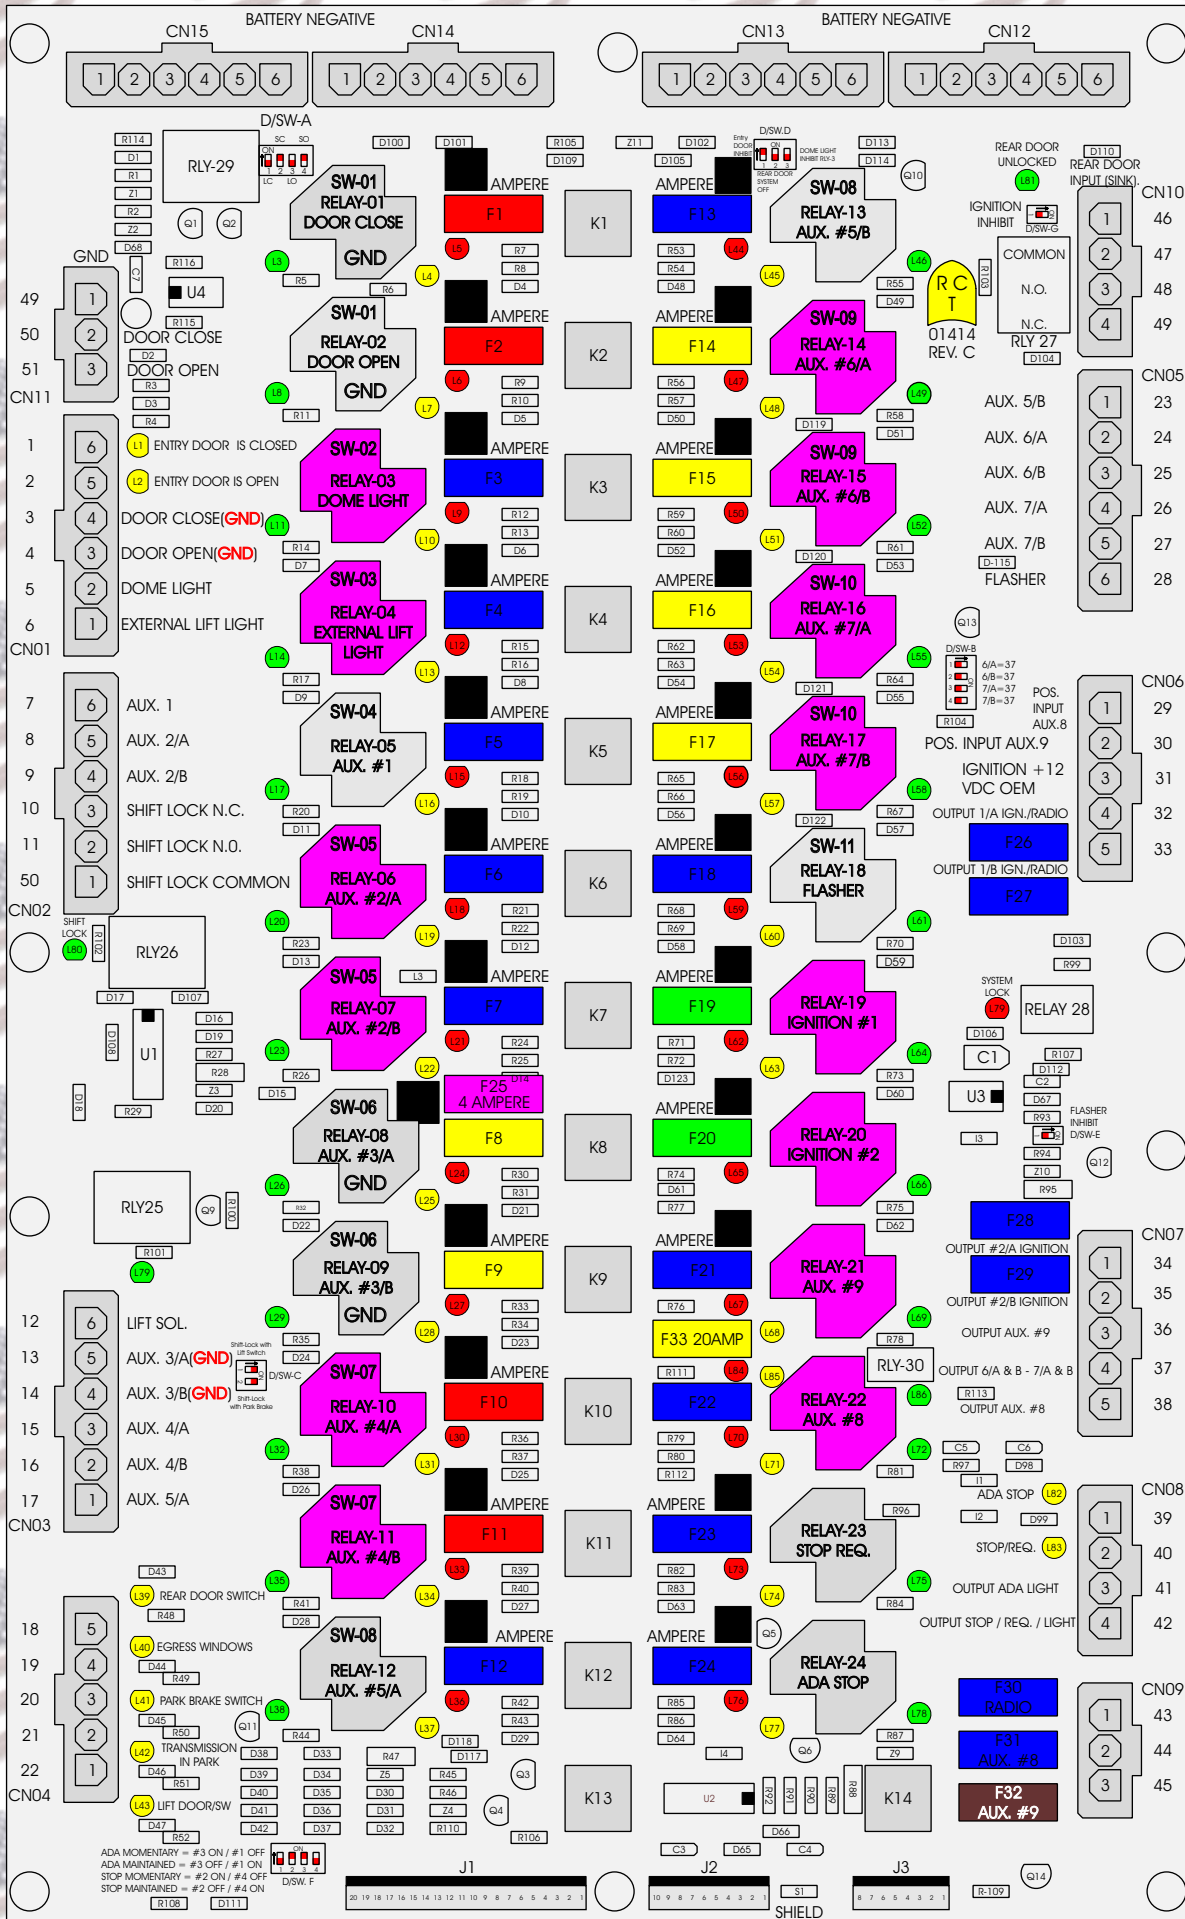

R. C. Tronics Incorporated

RCT-01414-00029

ADA MOMENTARY = #3 ON / #1 OFF
 ADA MAINTAINED = #3 OFF / #1 ON
 STOP MOMENTARY = #2 ON / #4 OFF
 STOP MAINTAINED = #2 OFF / #4 ON