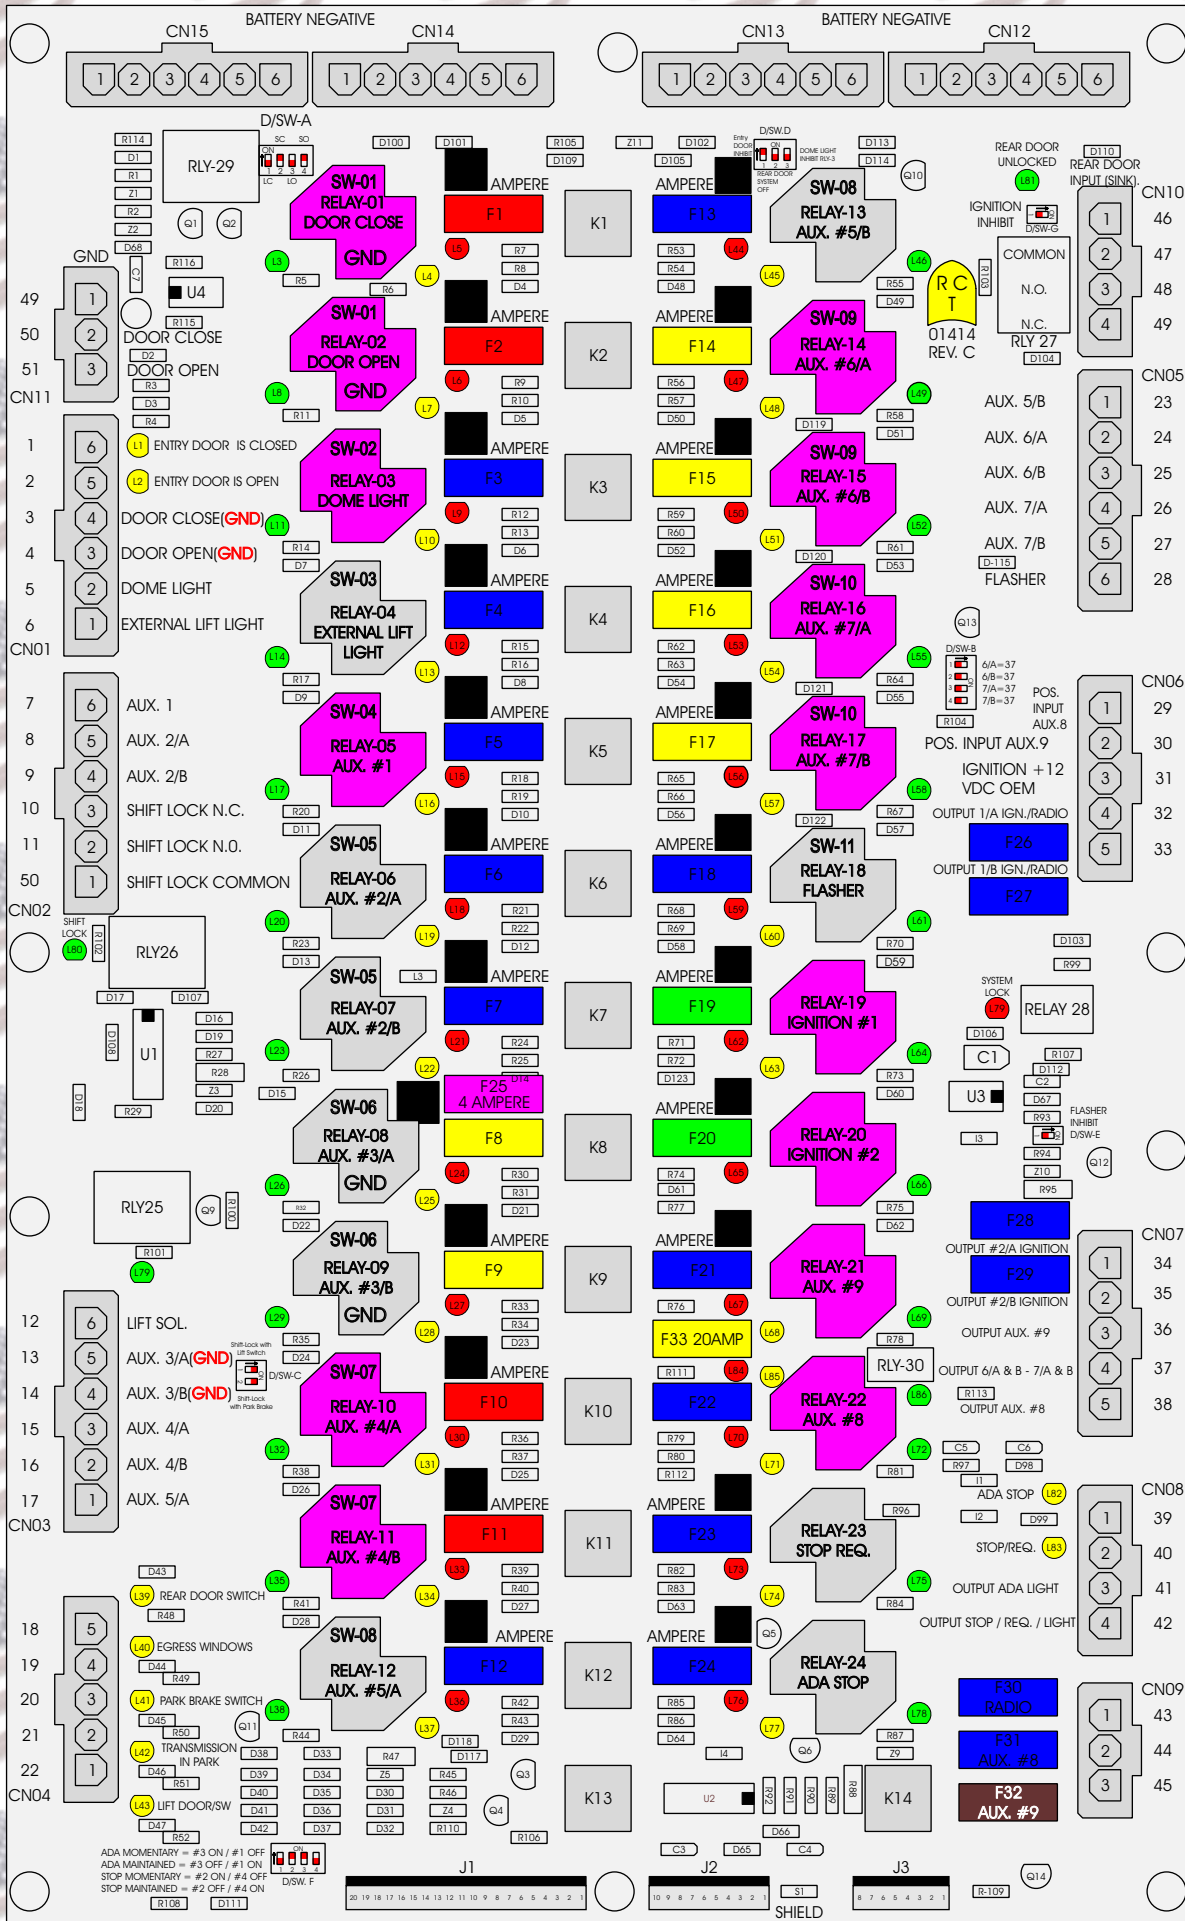

R. C. Tronics Incorporated

RCT-01414-00030

ADA MOMENTARY = #3 ON / #1 OFF
 ADA MAINTAINED = #3 OFF / #1 ON
 STOP MOMENTARY = #2 ON / #4 OFF
 STOP MAINTAINED = #2 OFF / #4 ON