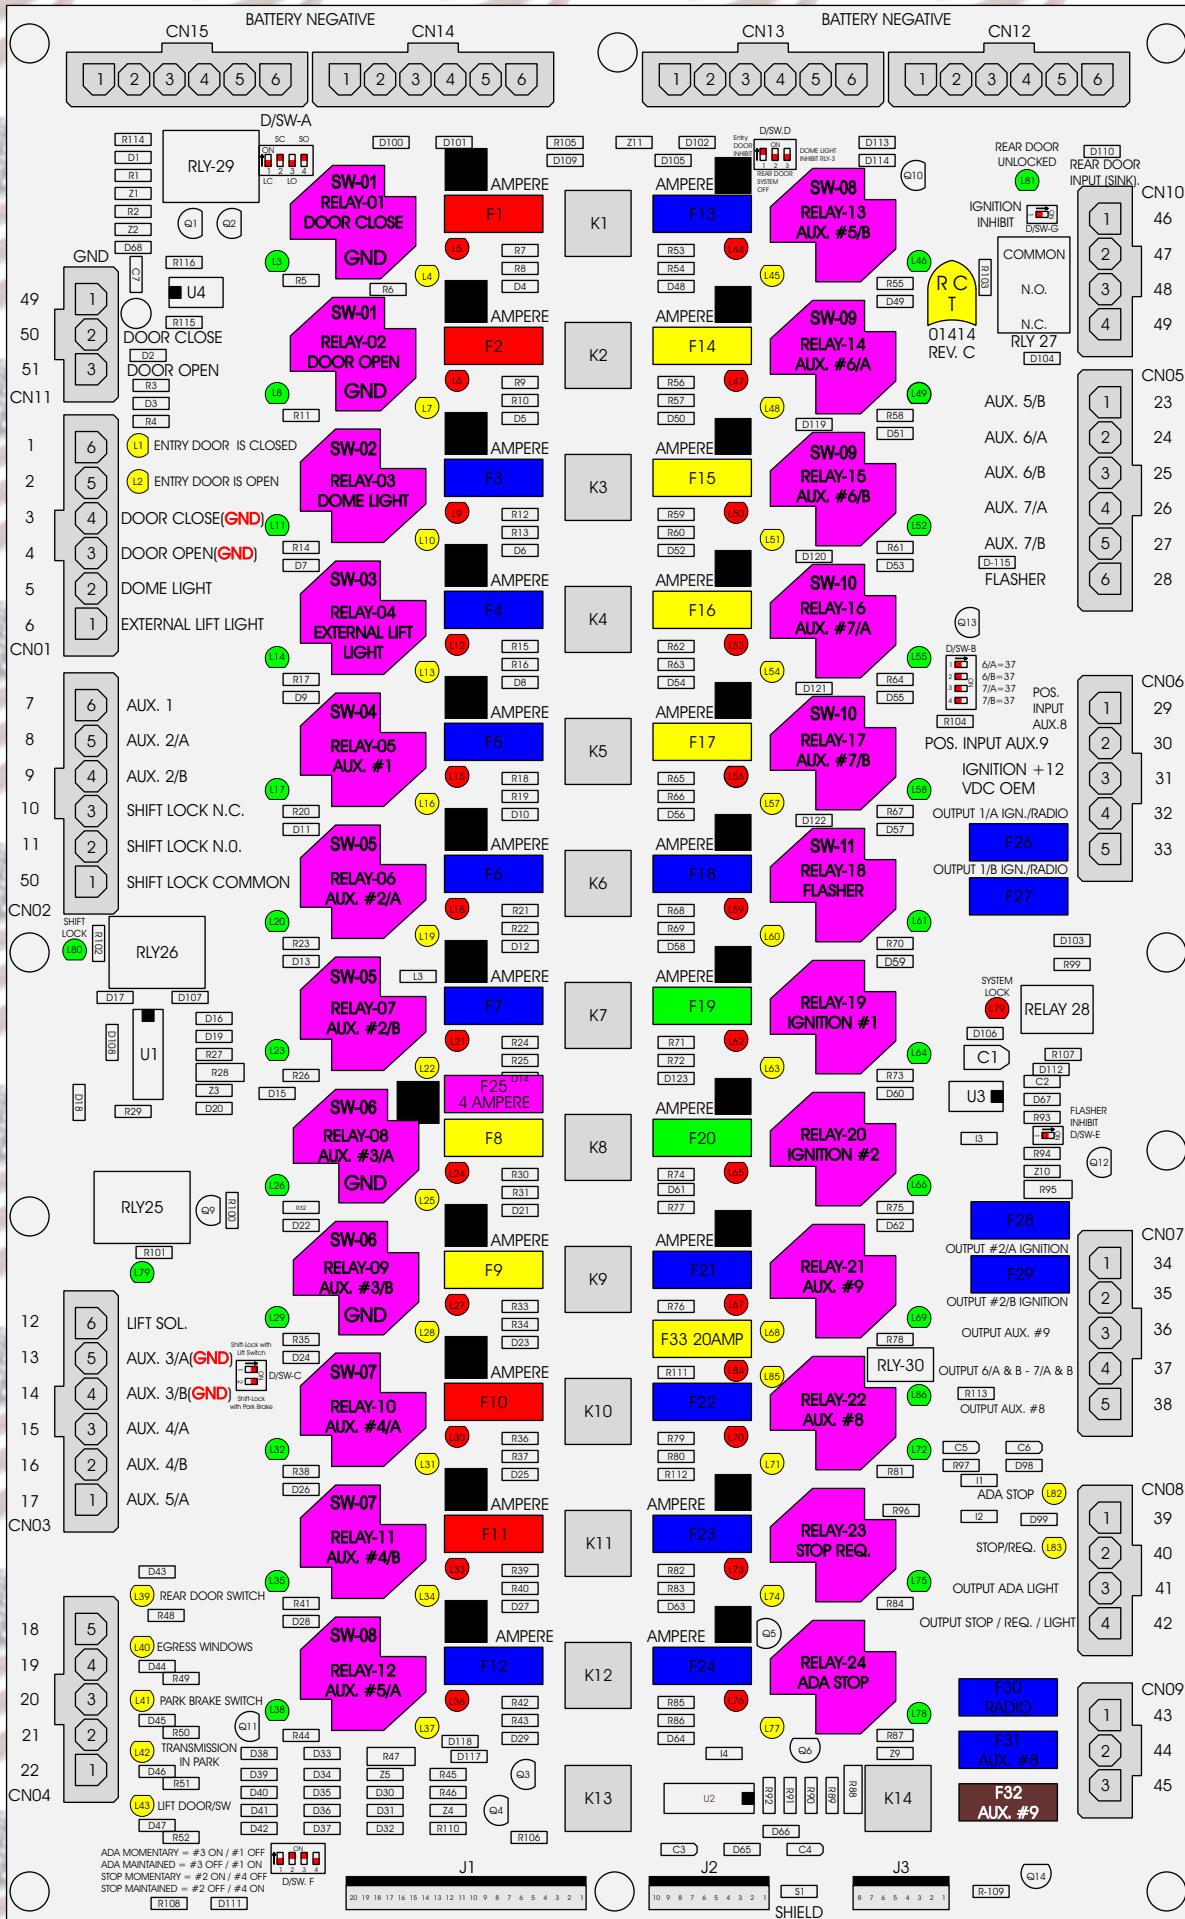

R. C. Tronics Incorporated

RCT-01414-00032

4 AMPERE

10 AMPERE

15 AMPERE

20 AMPERE

25 AMPERE

30 AMPERE

Comes With System

ADA MOMENTARY = #3 ON / #1 OFF
 ADA MAINTAINED = #3 OFF / #1 ON
 STOP MOMENTARY = #2 ON / #4 OFF
 STOP MAINTAINED = #2 OFF / #4 ON

J1 20 19 18 17 16 15 14 13 12 11 10 9 8 7 6 5 4 3 2 1

J2 10 9 8 7 6 5 4 3 2 1

J3 8 7 6 5 4 3 2 1

SHIELD