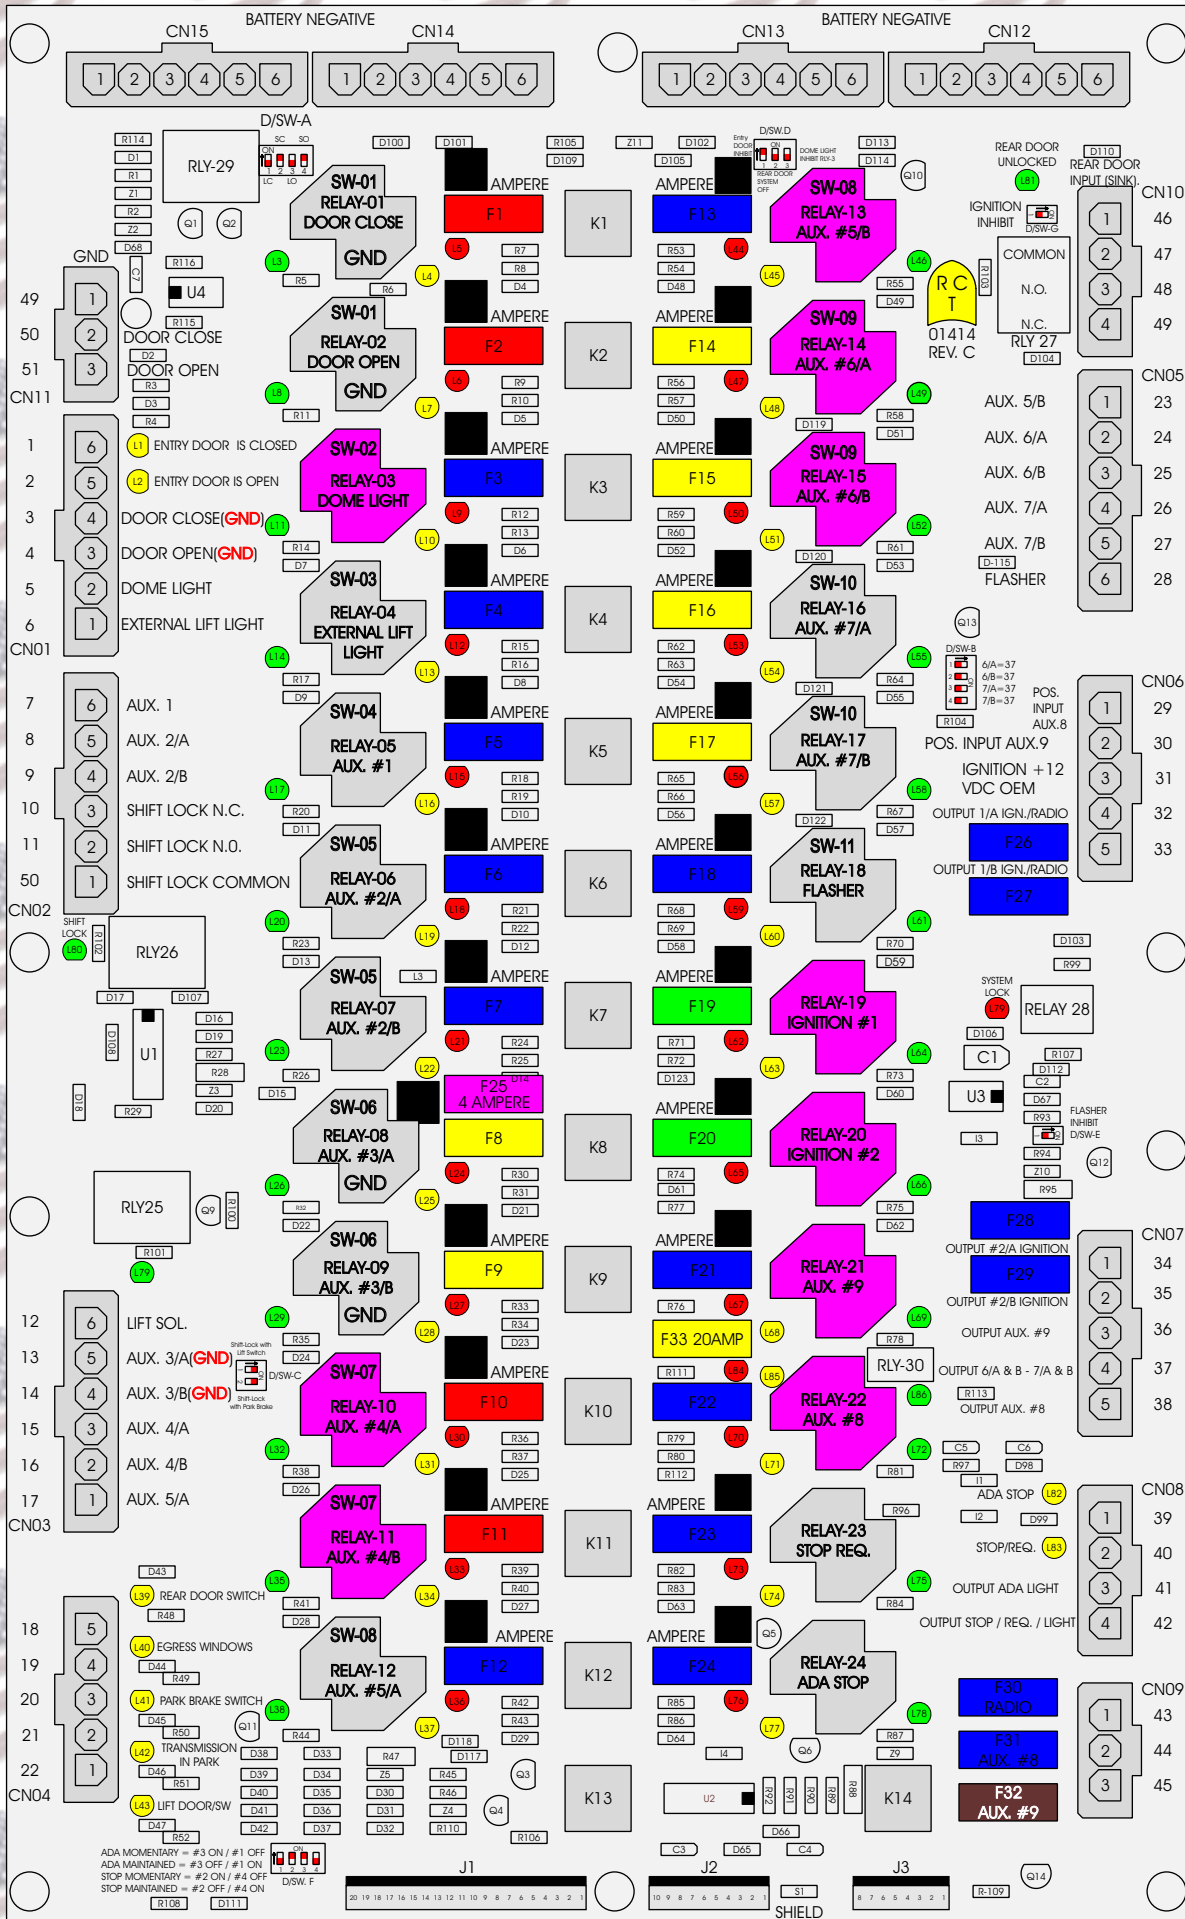

R. C. Tronics Incorporated

RCT-01414-00033

4 AMPERE

10 AMPERE

15 AMPERE

20 AMPERE

25 AMPERE

30 AMPERE

Comes With System

ADA MOMENTARY = #3 ON / #1 OFF
 ADA MAINTAINED = #3 OFF / #1 ON
 STOP MOMENTARY = #2 ON / #4 OFF
 STOP MAINTAINED = #2 OFF / #4 ON

J1 20 19 18 17 16 15 14 13 12 11 10 9 8 7 6 5 4 3 2 1

J2 10 9 8 7 6 5 4 3 2 1

J3 8 7 6 5 4 3 2 1

SHIELD