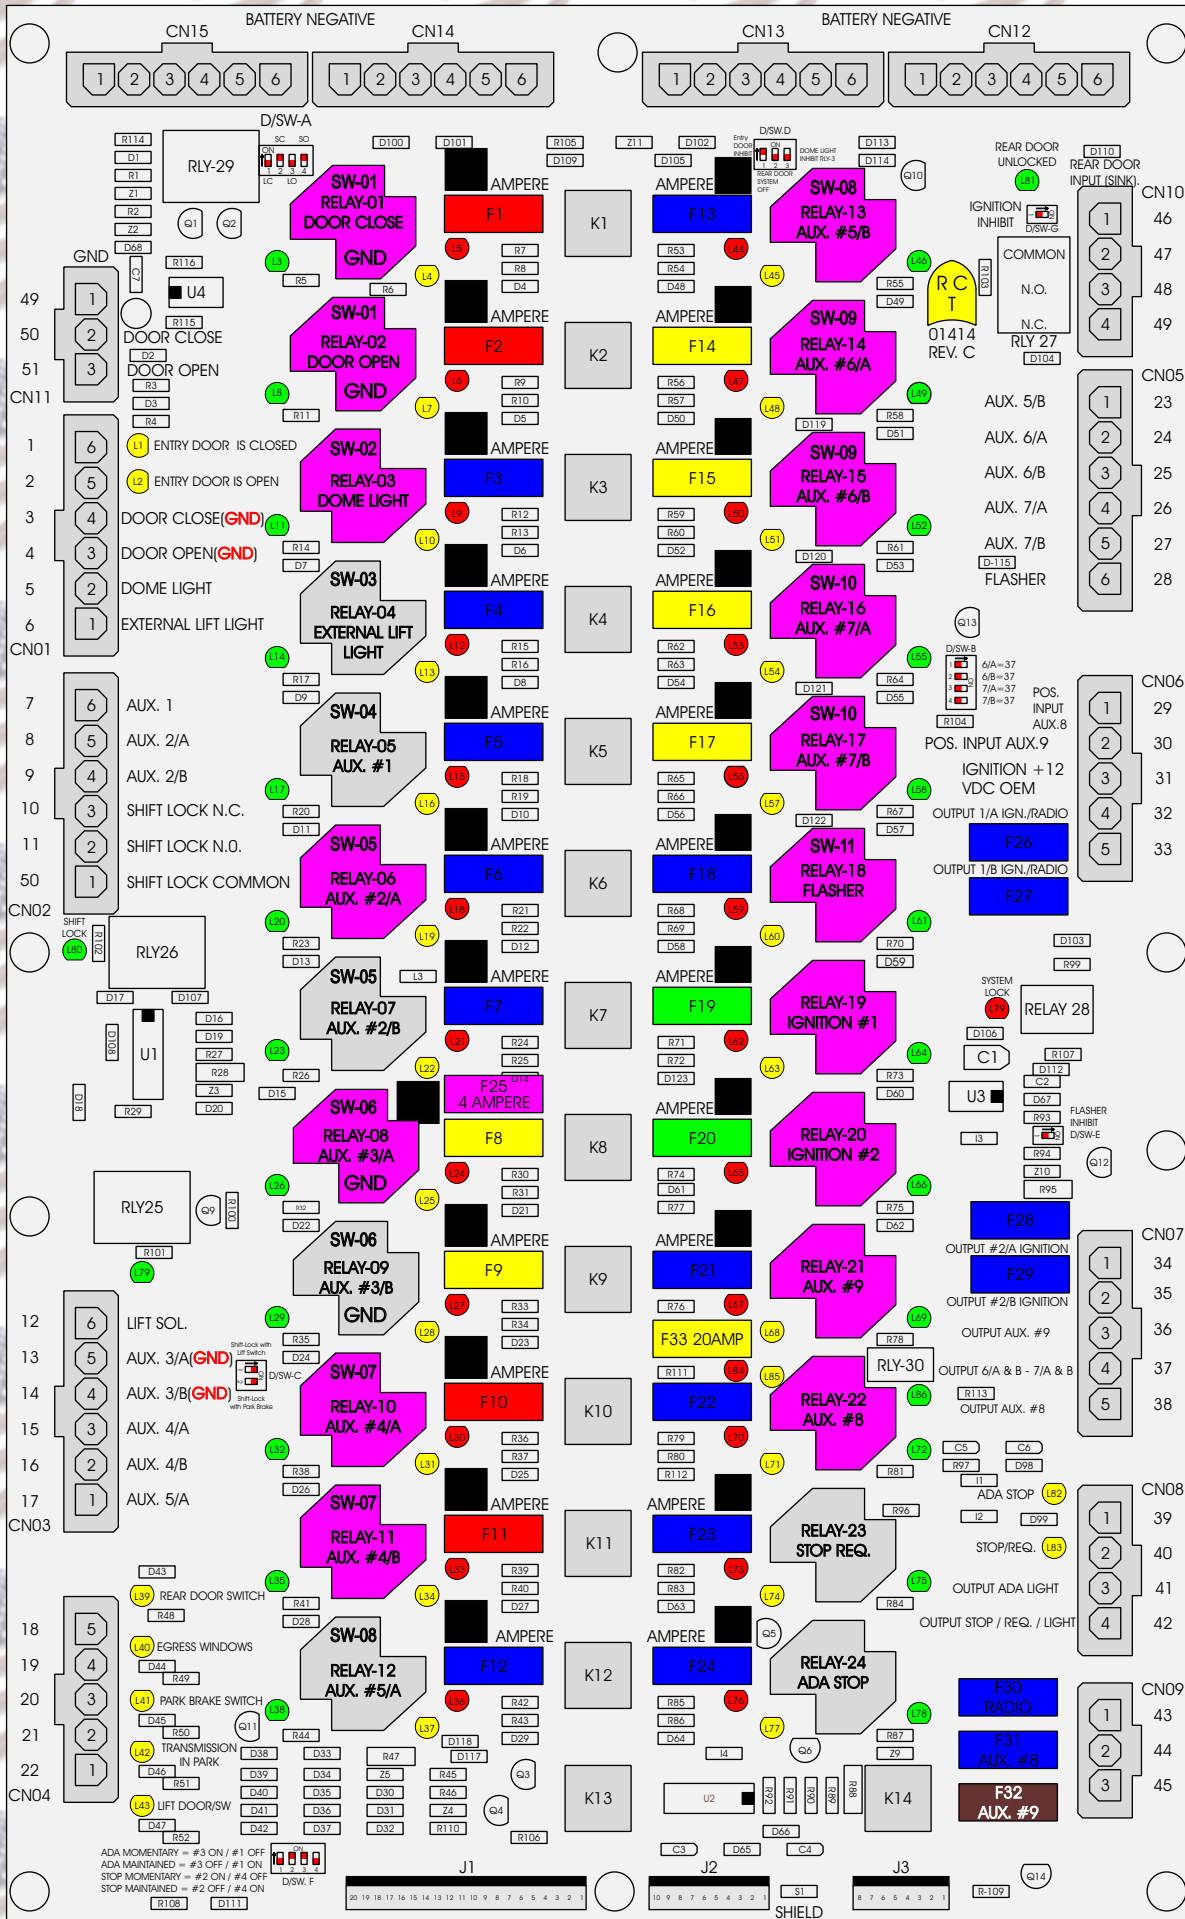

R. C. Tronics Incorporated

RCT-01414-00037