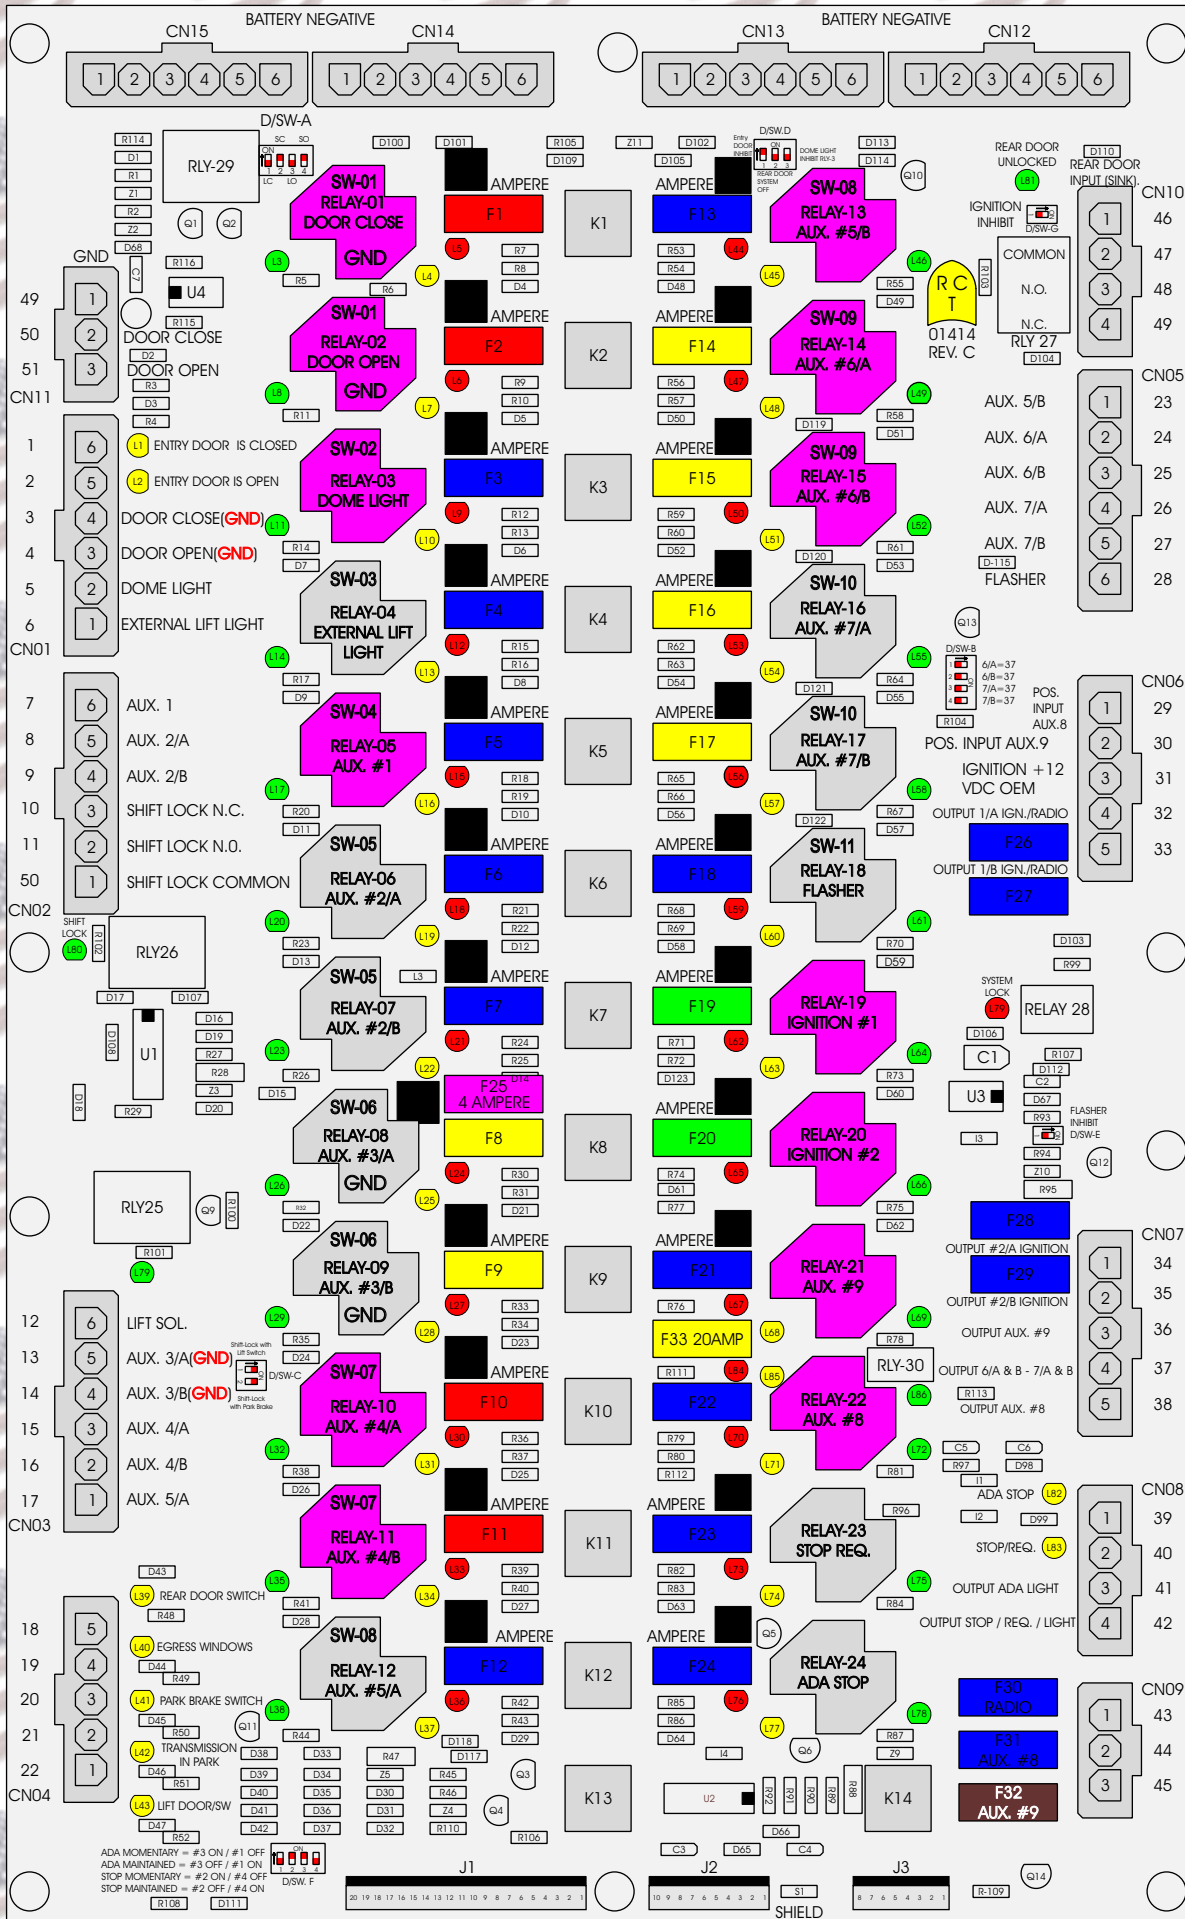

R. C. Tronics Incorporated

RCT-01414-00038

4 AMPERE

10 AMPERE

15 AMPERE

20 AMPERE

25 AMPERE

30 AMPERE

Comes With System

ADA MOMENTARY = #3 ON / #1 OFF
 ADA MAINTAINED = #3 OFF / #1 ON
 STOP MOMENTARY = #2 ON / #4 OFF
 STOP MAINTAINED = #2 OFF / #4 ON