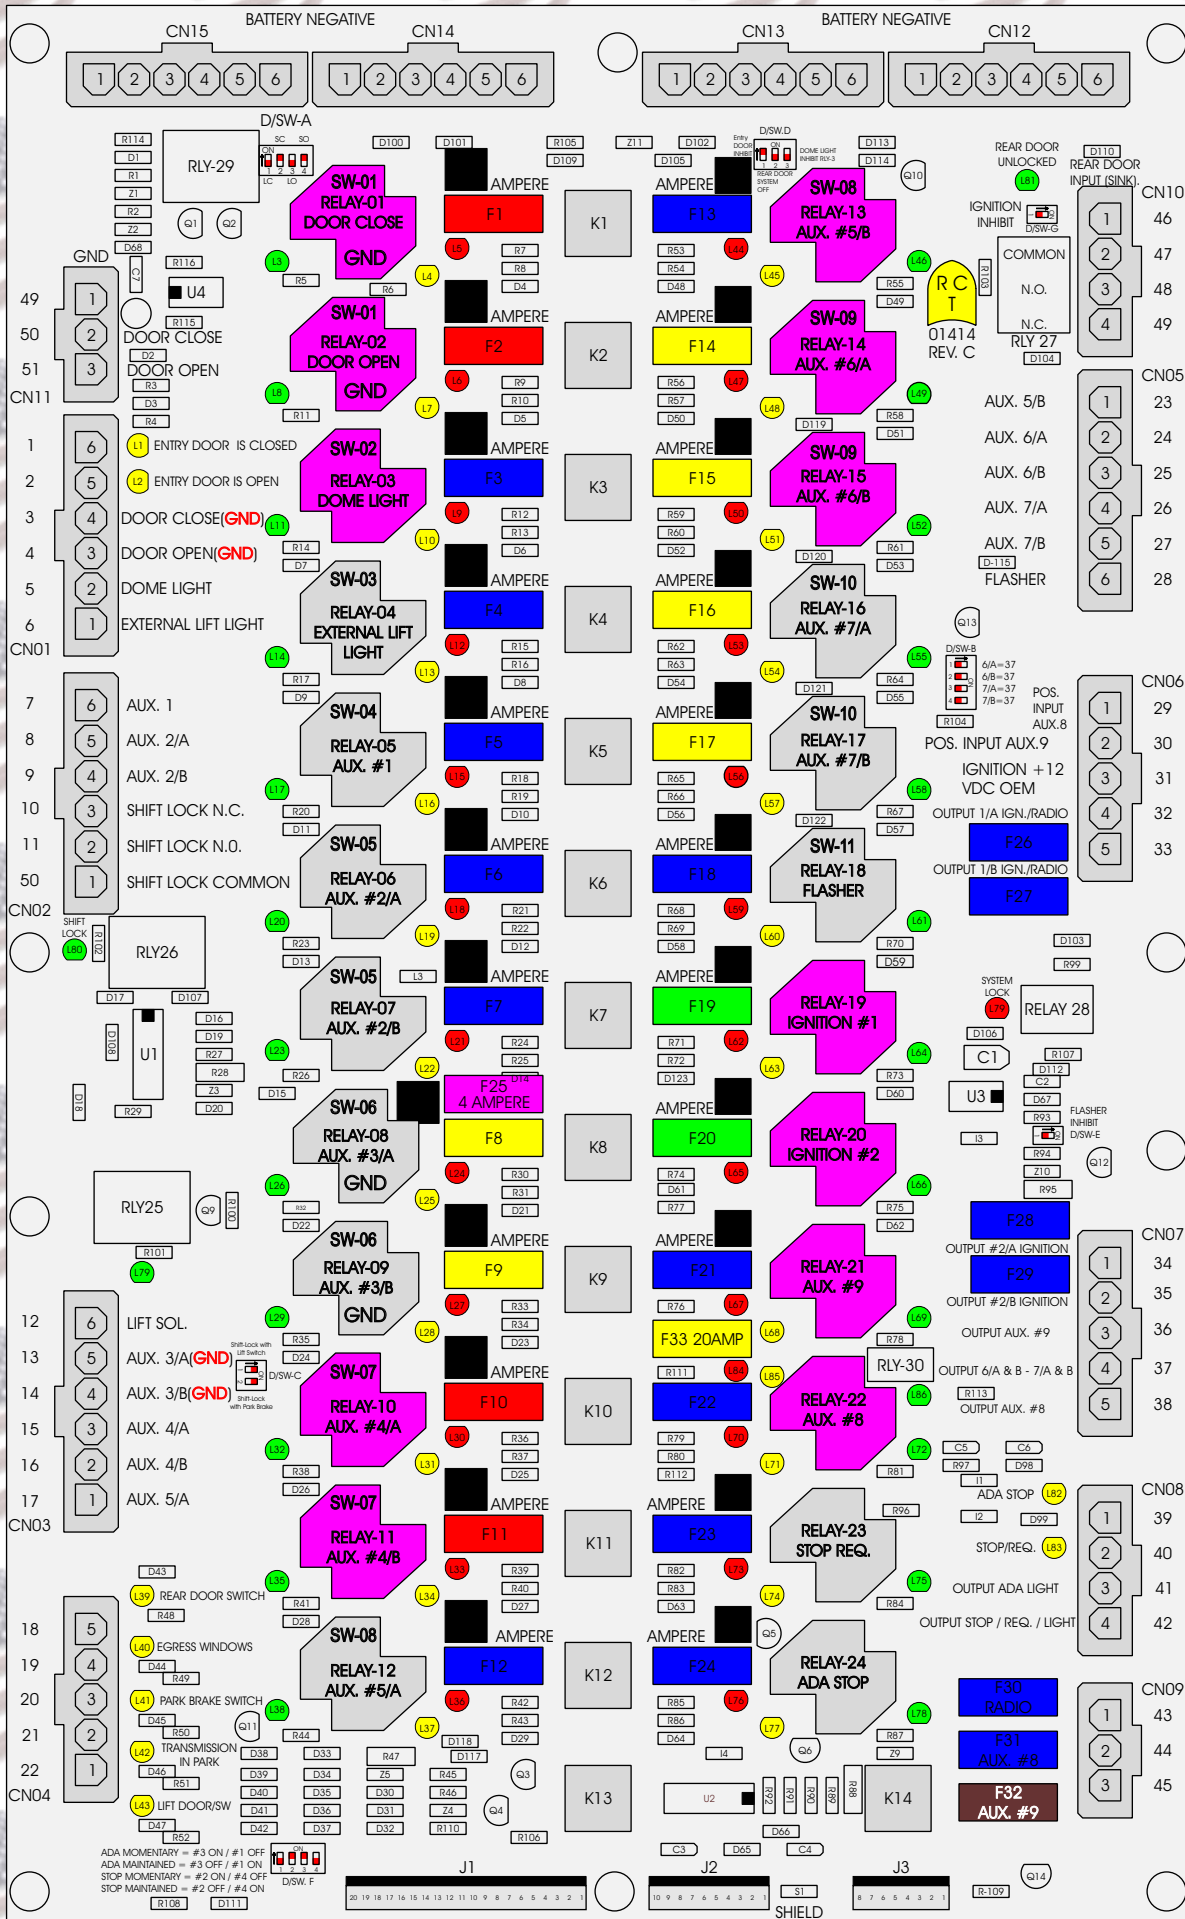

R. C. Tronics Incorporated

RCT-01414-00040

4 AMPERE

10 AMPERE

15 AMPERE

20 AMPERE

25 AMPERE

30 AMPERE

Comes With System

ADA MOMENTARY = #3 ON / #1 OFF
 ADA MAINTAINED = #3 OFF / #1 ON
 STOP MOMENTARY = #2 ON / #4 OFF
 STOP MAINTAINED = #2 OFF / #4 ON

D/SW-F

J1 20 19 18 17 16 15 14 13 12 11 10 9 8 7 6 5 4 3 2 1

J2 10 9 8 7 6 5 4 3 2 1

J3 8 7 6 5 4 3 2 1

SHIELD

R-109