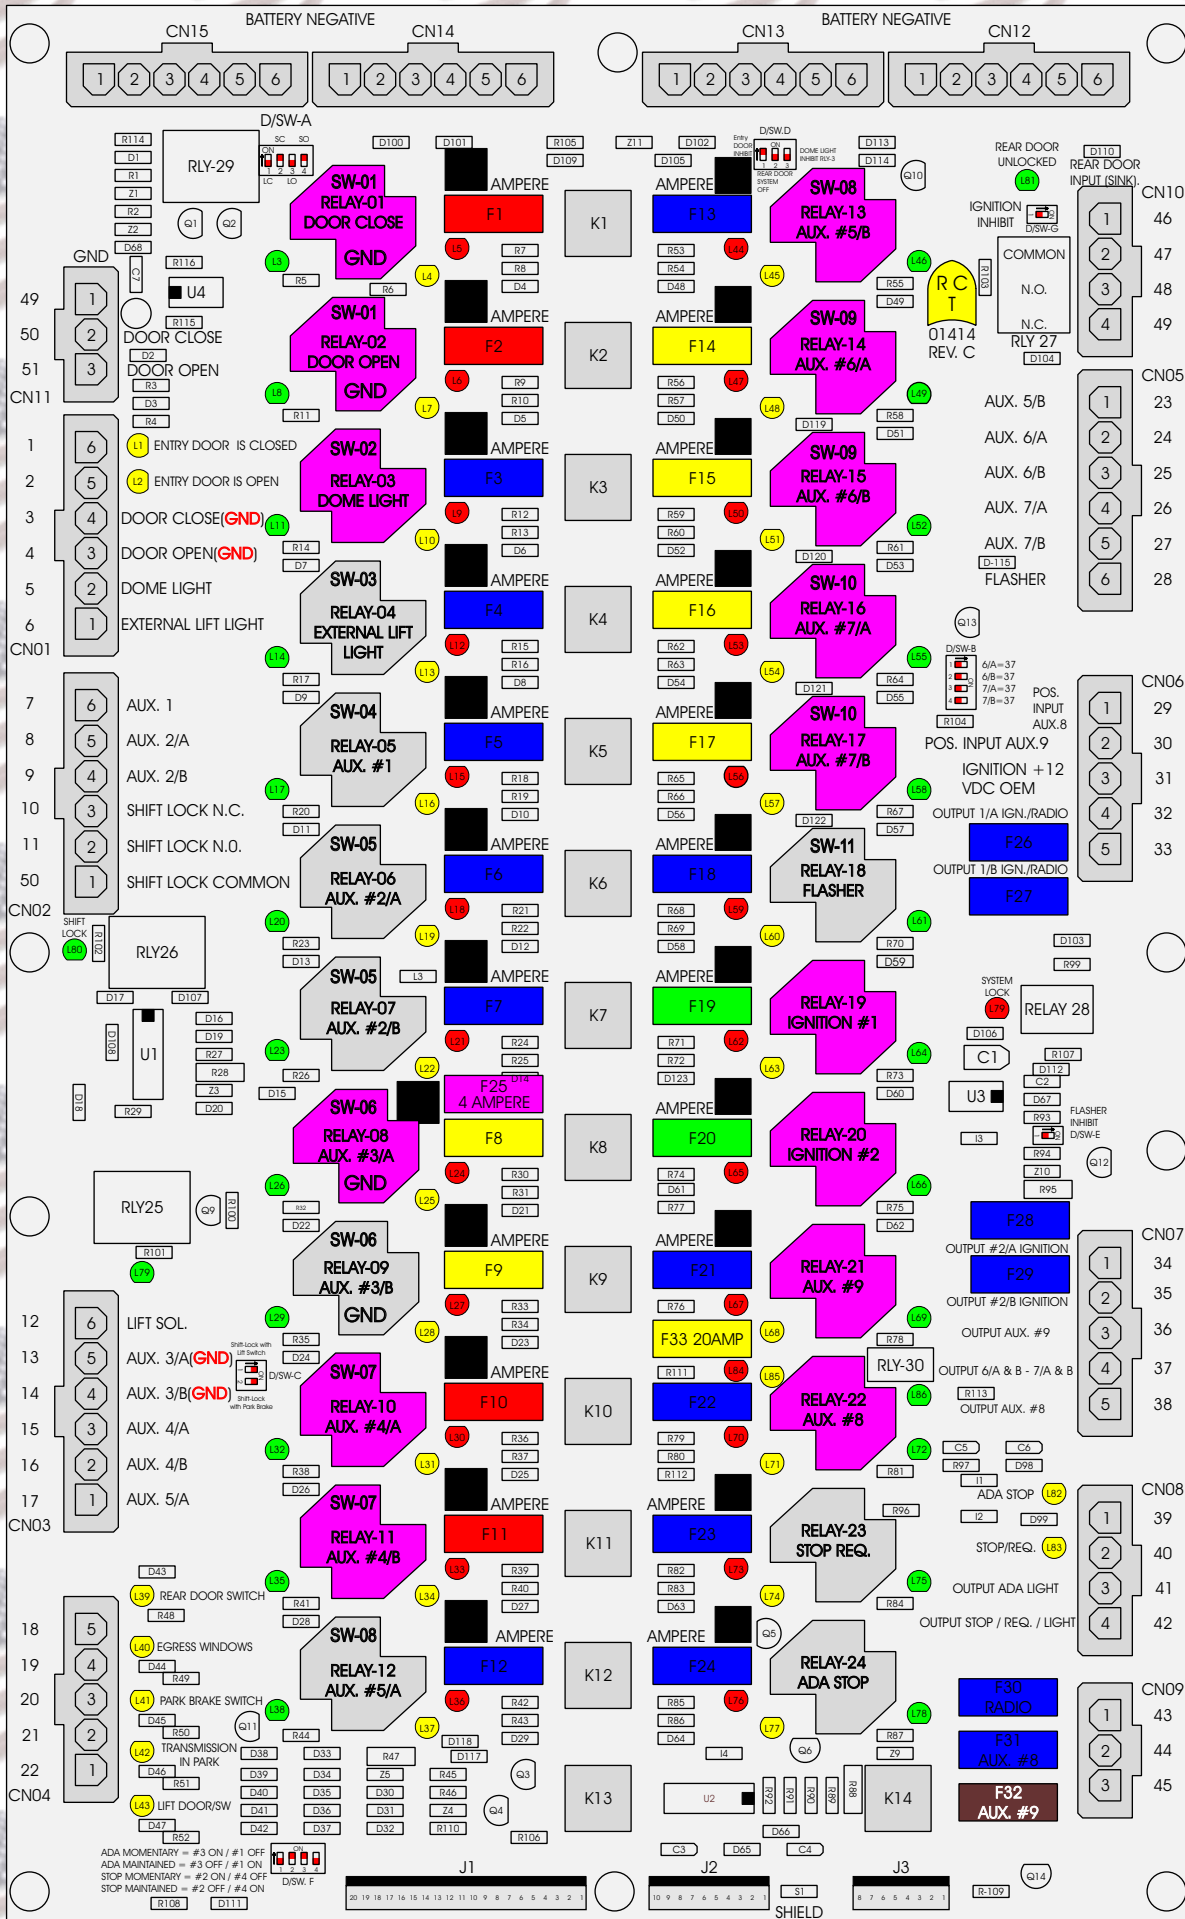

R. C. Tronics Incorporated

RCT-01414-00041

4 AMPERE

10 AMPERE

15 AMPERE

20 AMPERE

25 AMPERE

30 AMPERE

Comes With System