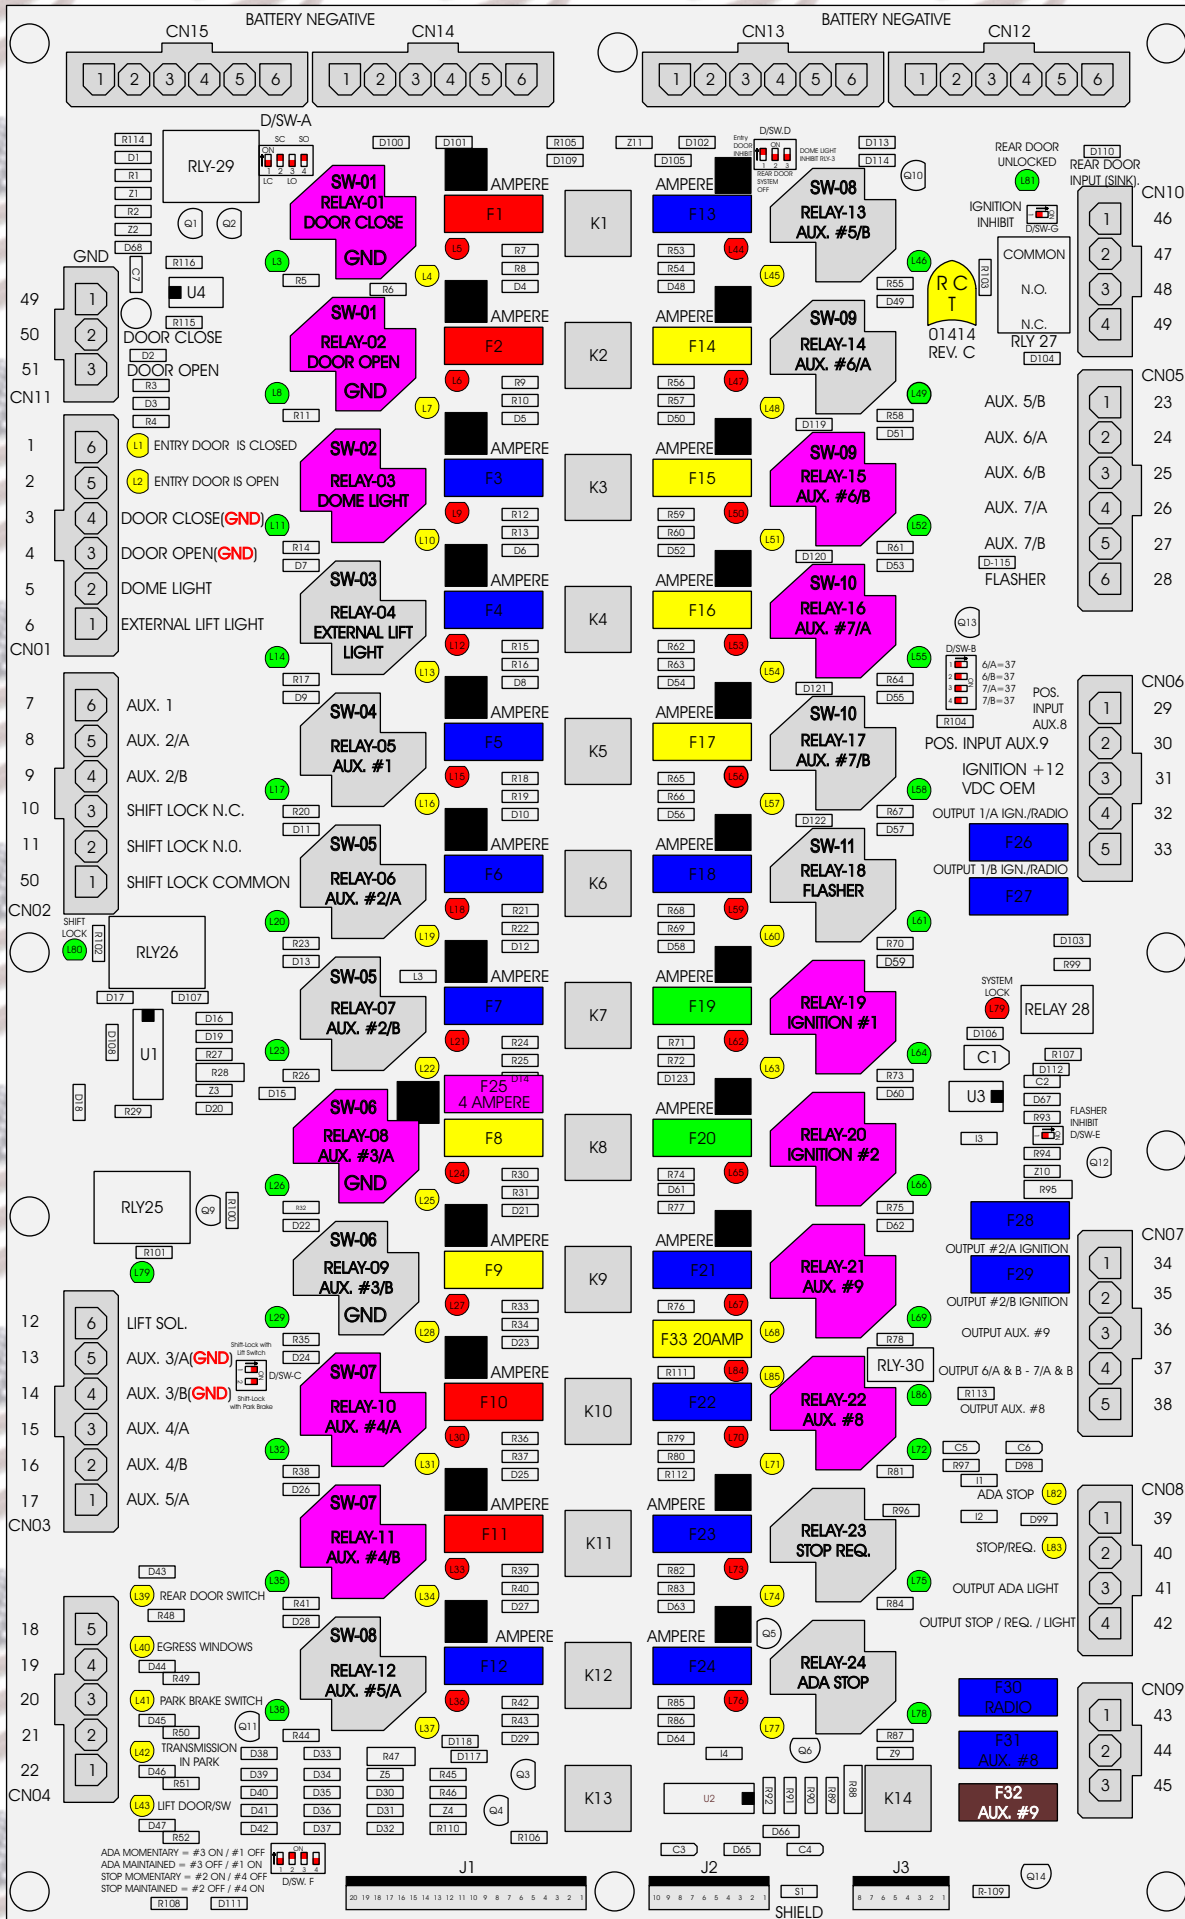

R. C. Tronics Incorporated

RCT-01414-00042

SHIELD