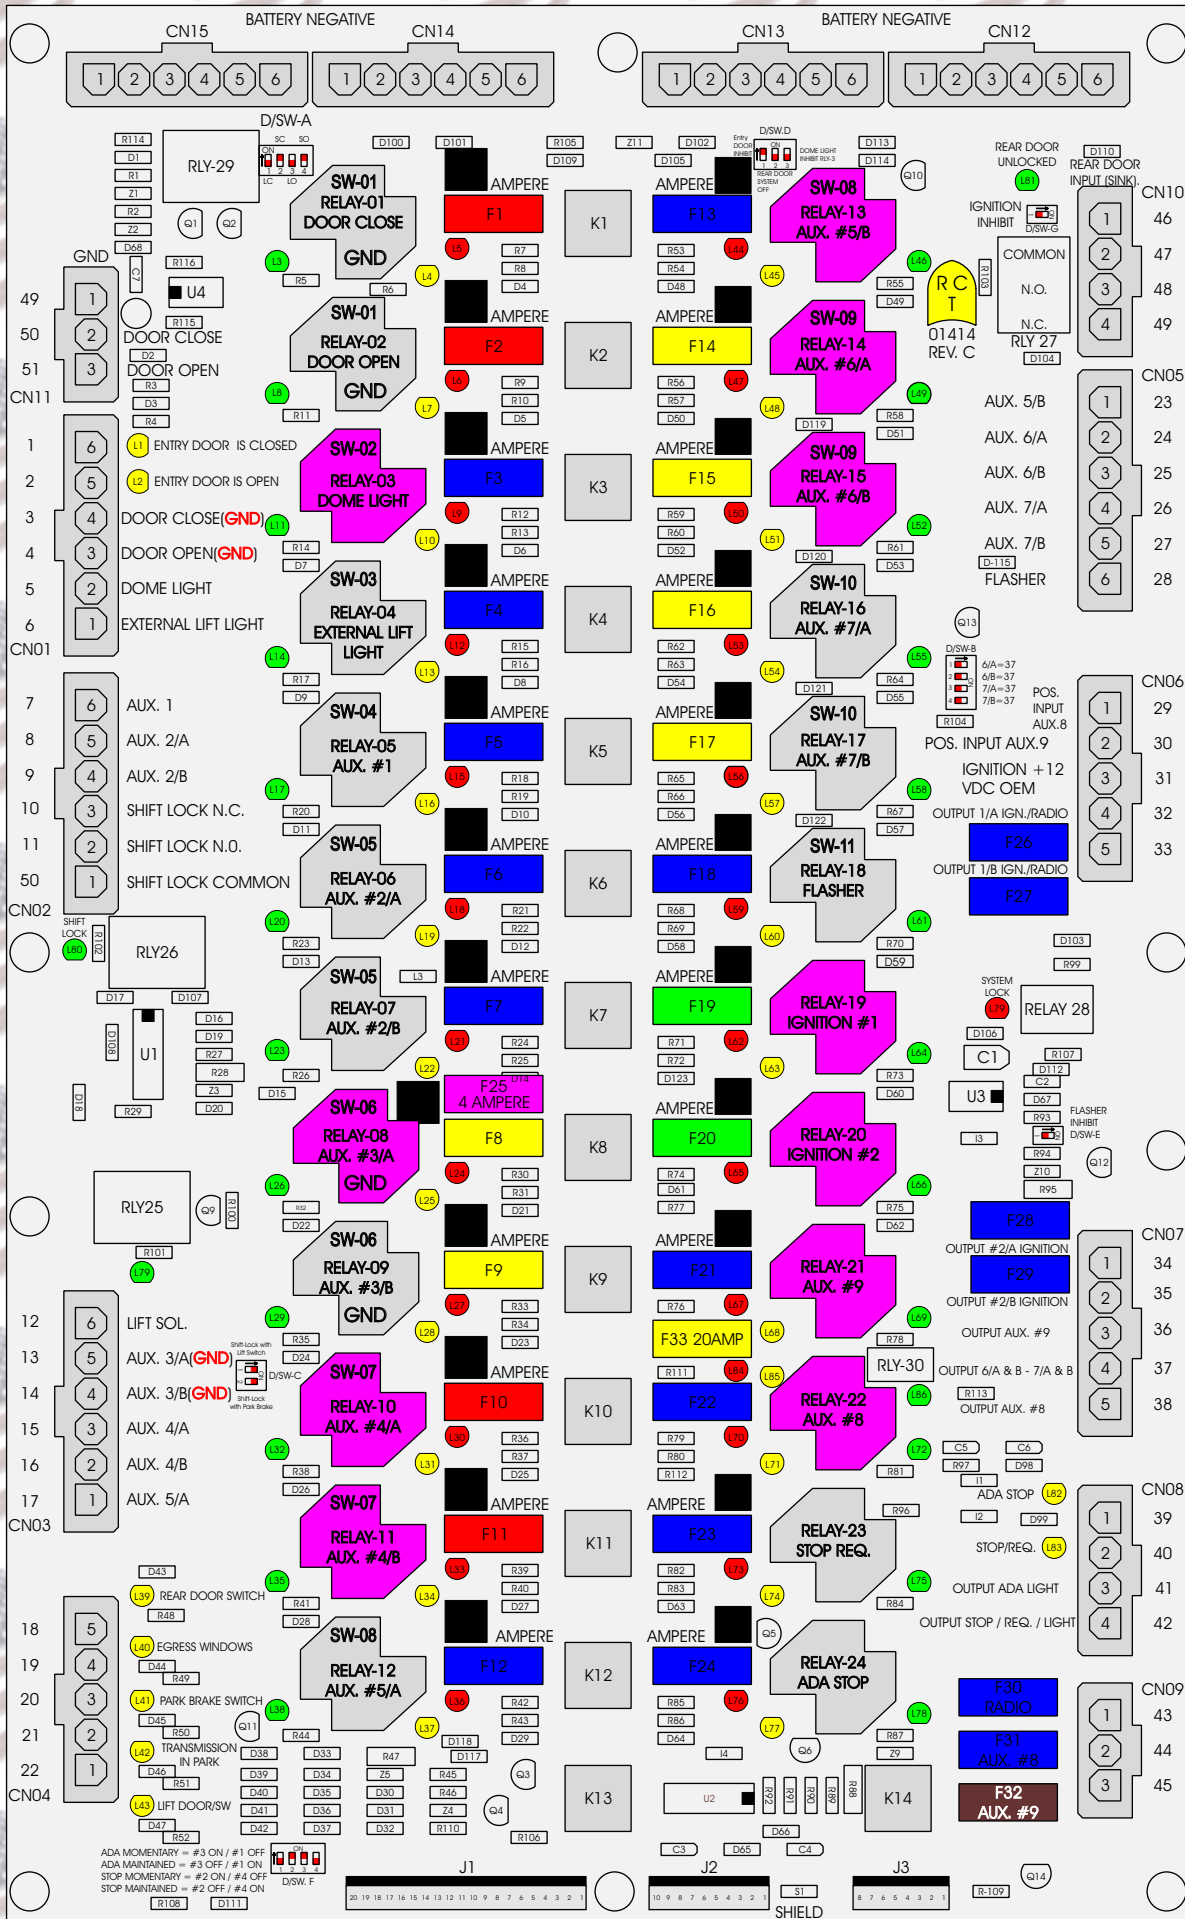

# R. C. Tronics Incorporated

RCT-01414-00043

ADA MOMENTARY = #3 ON / #1 OFF  
 ADA MAINTAINED = #3 OFF / #1 ON  
 STOP MOMENTARY = #2 ON / #4 OFF  
 STOP MAINTAINED = #2 OFF / #4 ON

SHIELD

- 4 AMPERE
- 10 AMPERE
- 15 AMPERE
- 20 AMPERE
- 25 AMPERE
- 30 AMPERE
- Comes With System