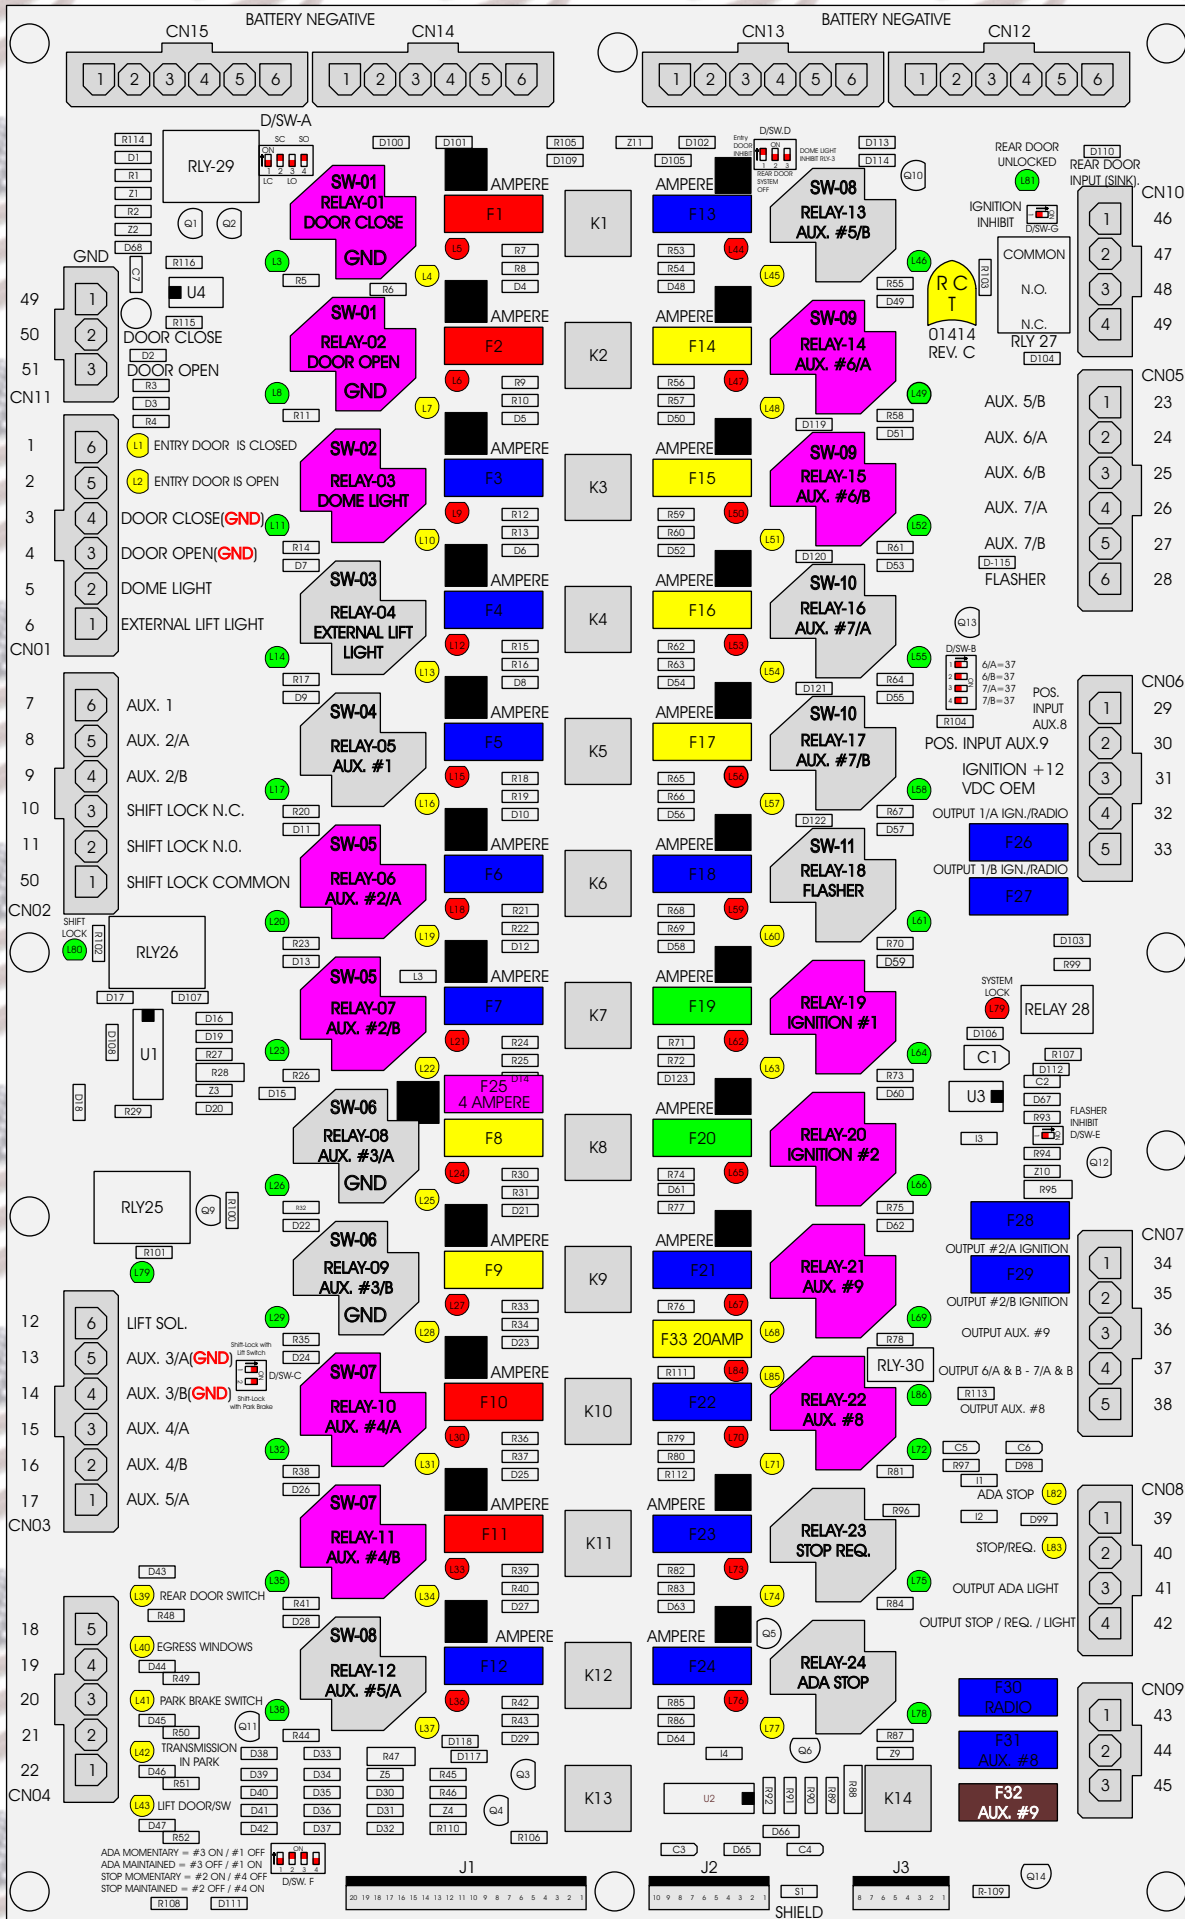

R. C. Tronics Incorporated

RCT-01414-00044

4 AMPERE

10 AMPERE

15 AMPERE

20 AMPERE

25 AMPERE

30 AMPERE

Comes With System

D/SW.F

20 19 18 17 16 15 14 13 12 11 10 9 8 7 6 5 4 3 2 1

10 9 8 7 6 5 4 3 2 1

8 7 6 5 4 3 2 1

SHIELD