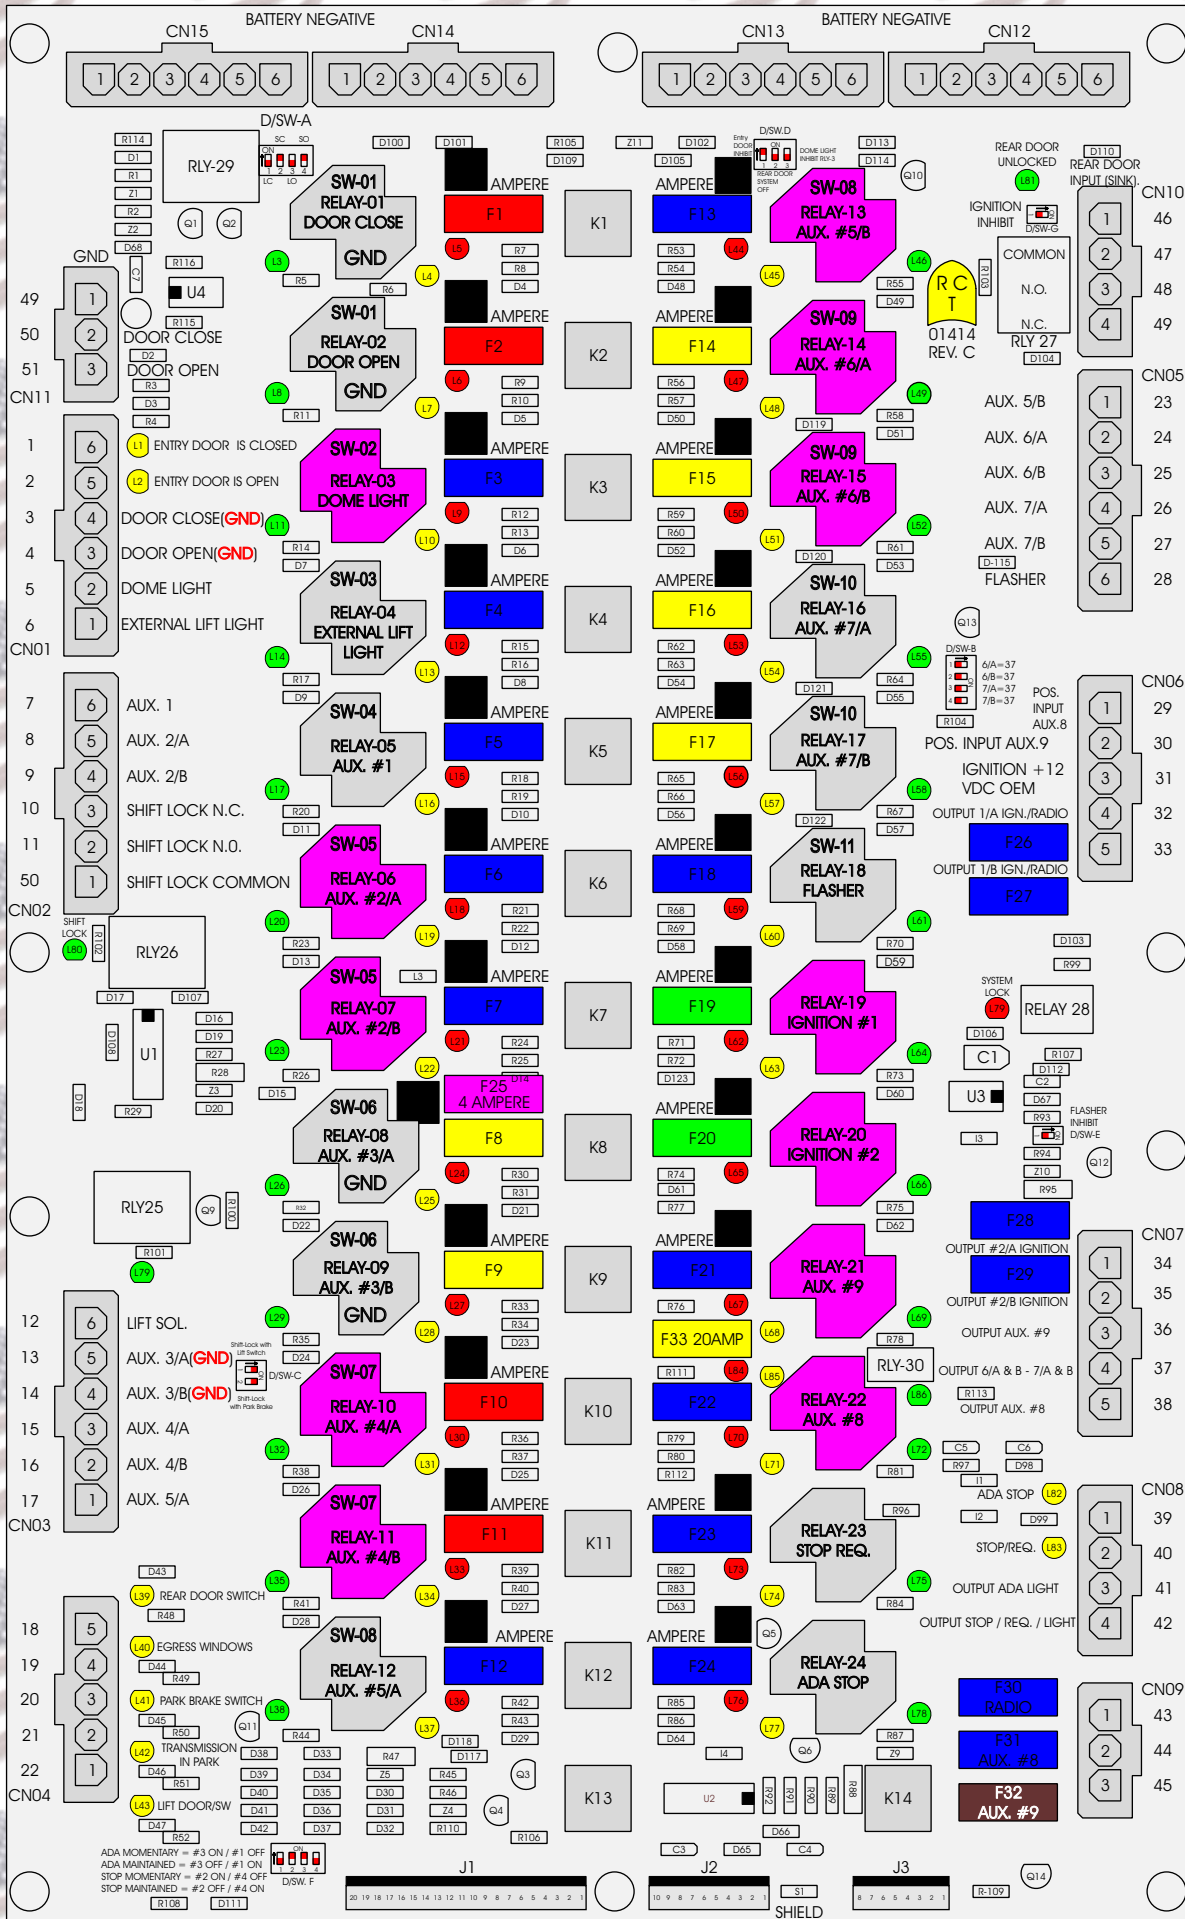

# R. C. Tronics Incorporated

FAC-01414-00047

4 AMPERE

10 AMPERE

15 AMPERE

20 AMPERE

25 AMPERE

30 AMPERE

Comes With System