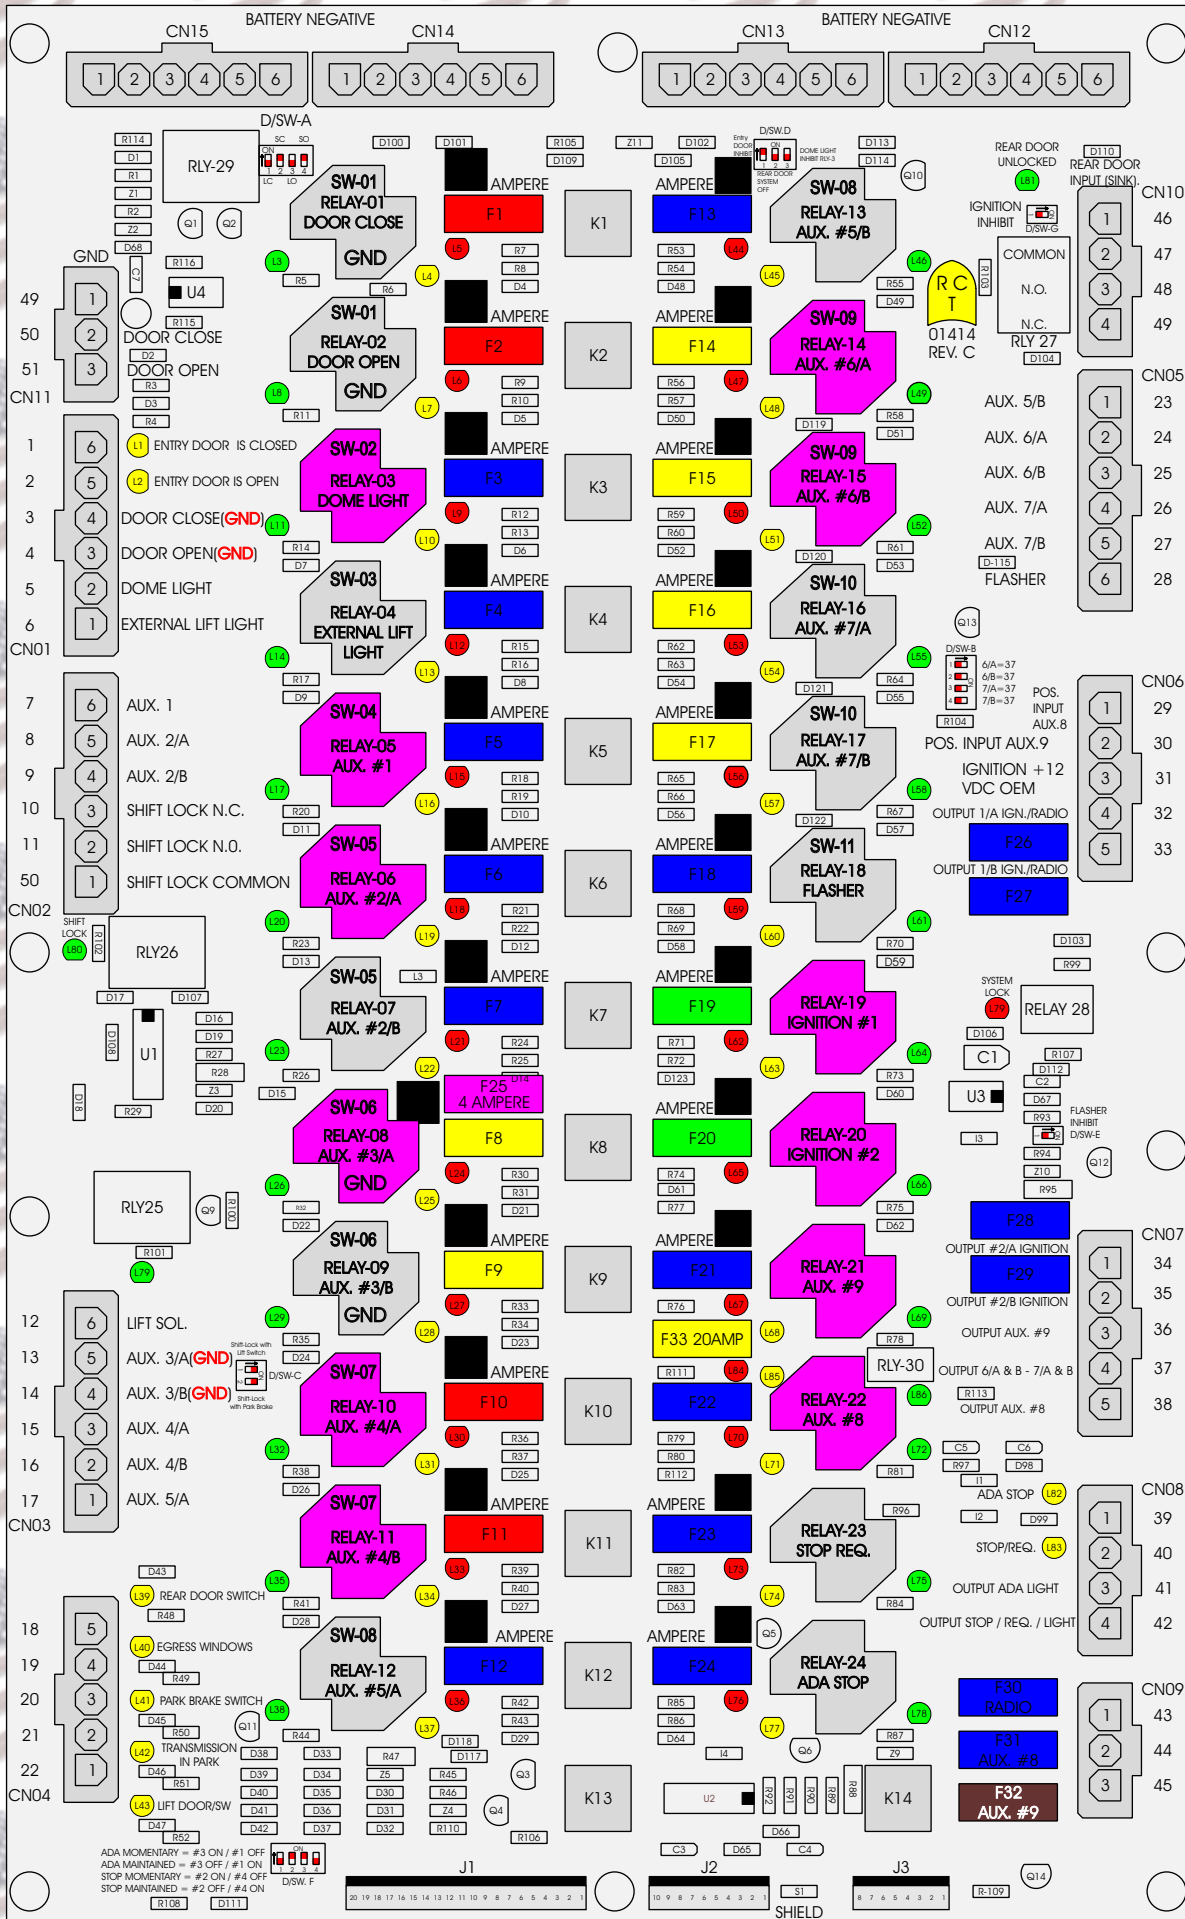

R. C. Tronics Incorporated

RCT-01414-00049

4 AMPERE

10 AMPERE

15 AMPERE

20 AMPERE

25 AMPERE

30 AMPERE

Comes With System

ADA MOMENTARY = #3 ON / #1 OFF
 ADA MAINTAINED = #3 OFF / #1 ON
 STOP MOMENTARY = #2 ON / #4 OFF
 STOP MAINTAINED = #2 OFF / #4 ON