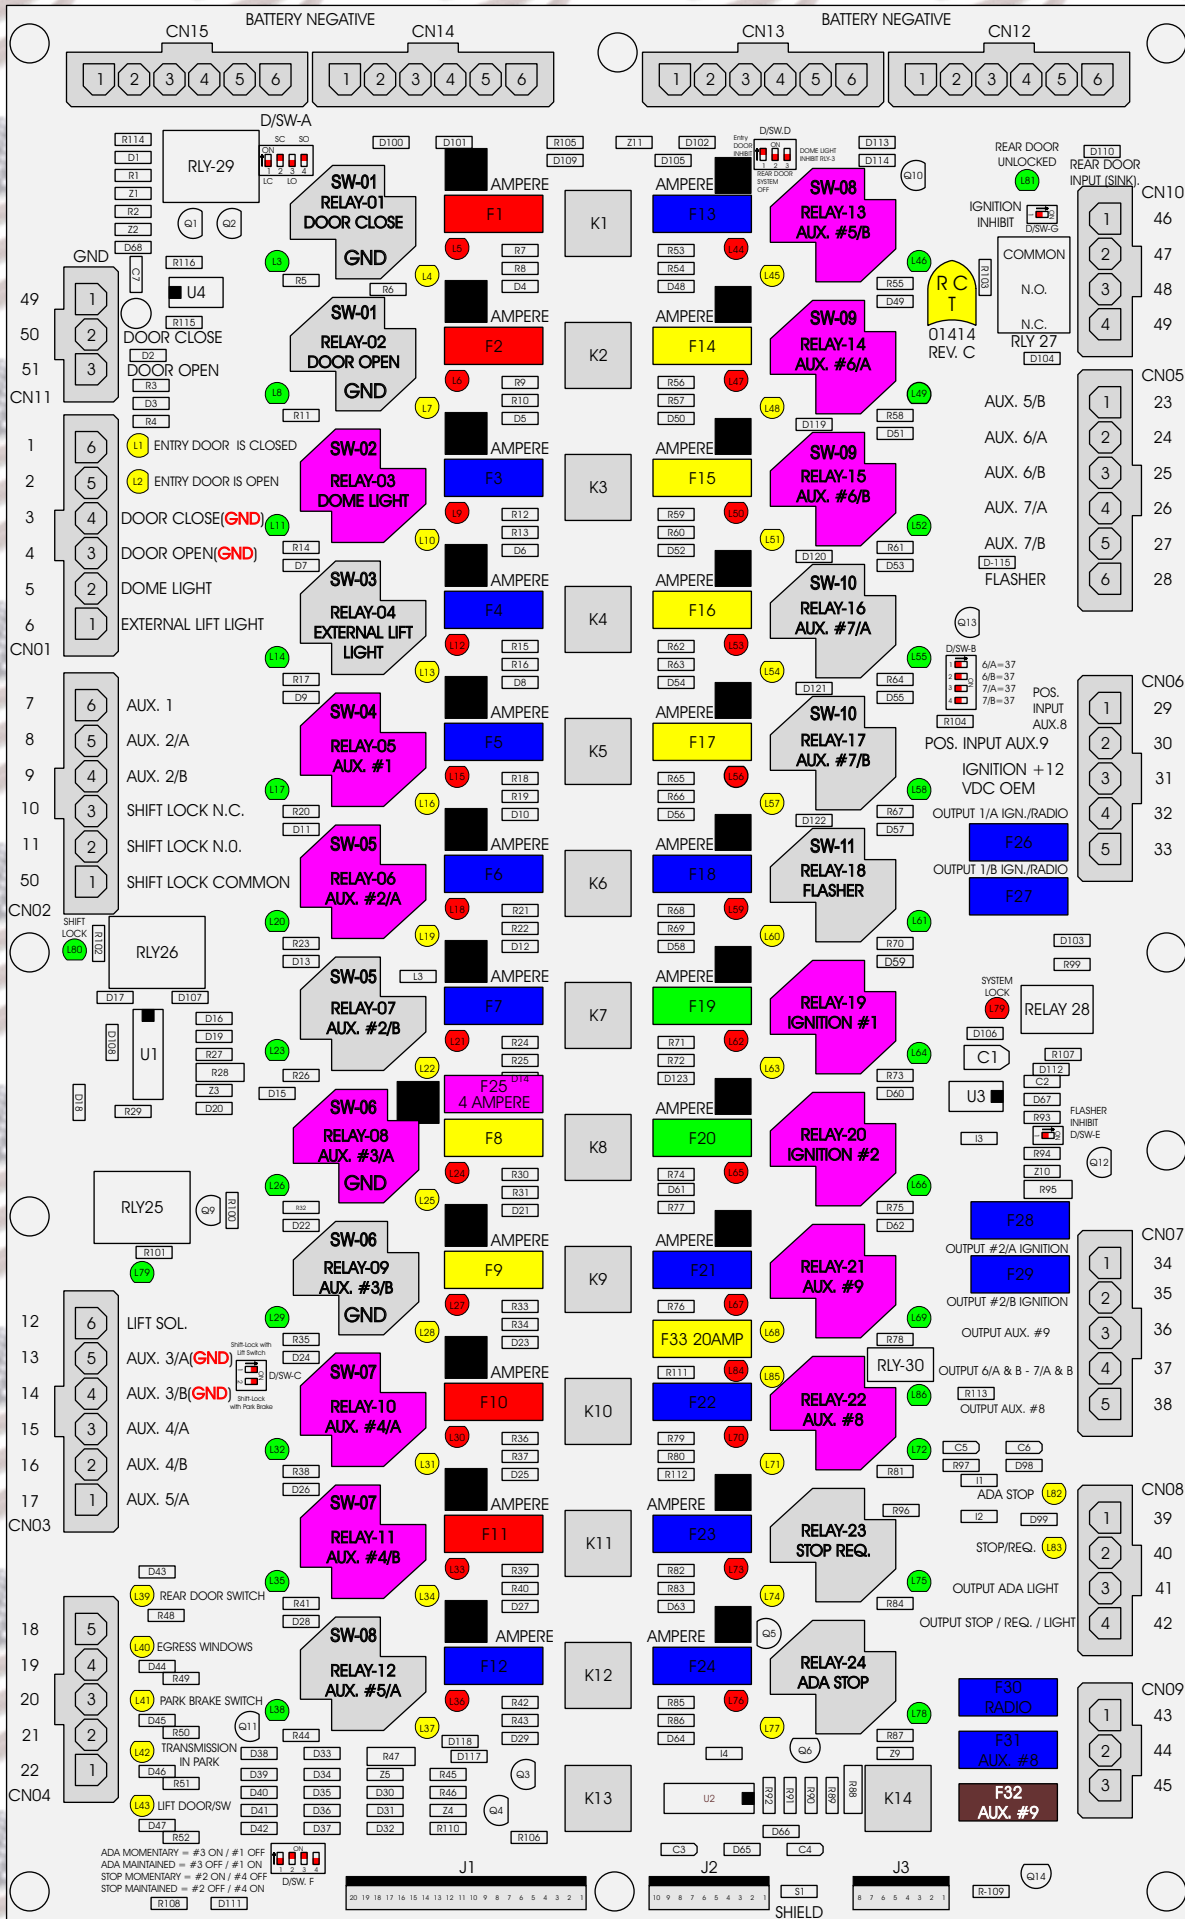

R. C. Tronics Incorporated

RCT-01414-00050