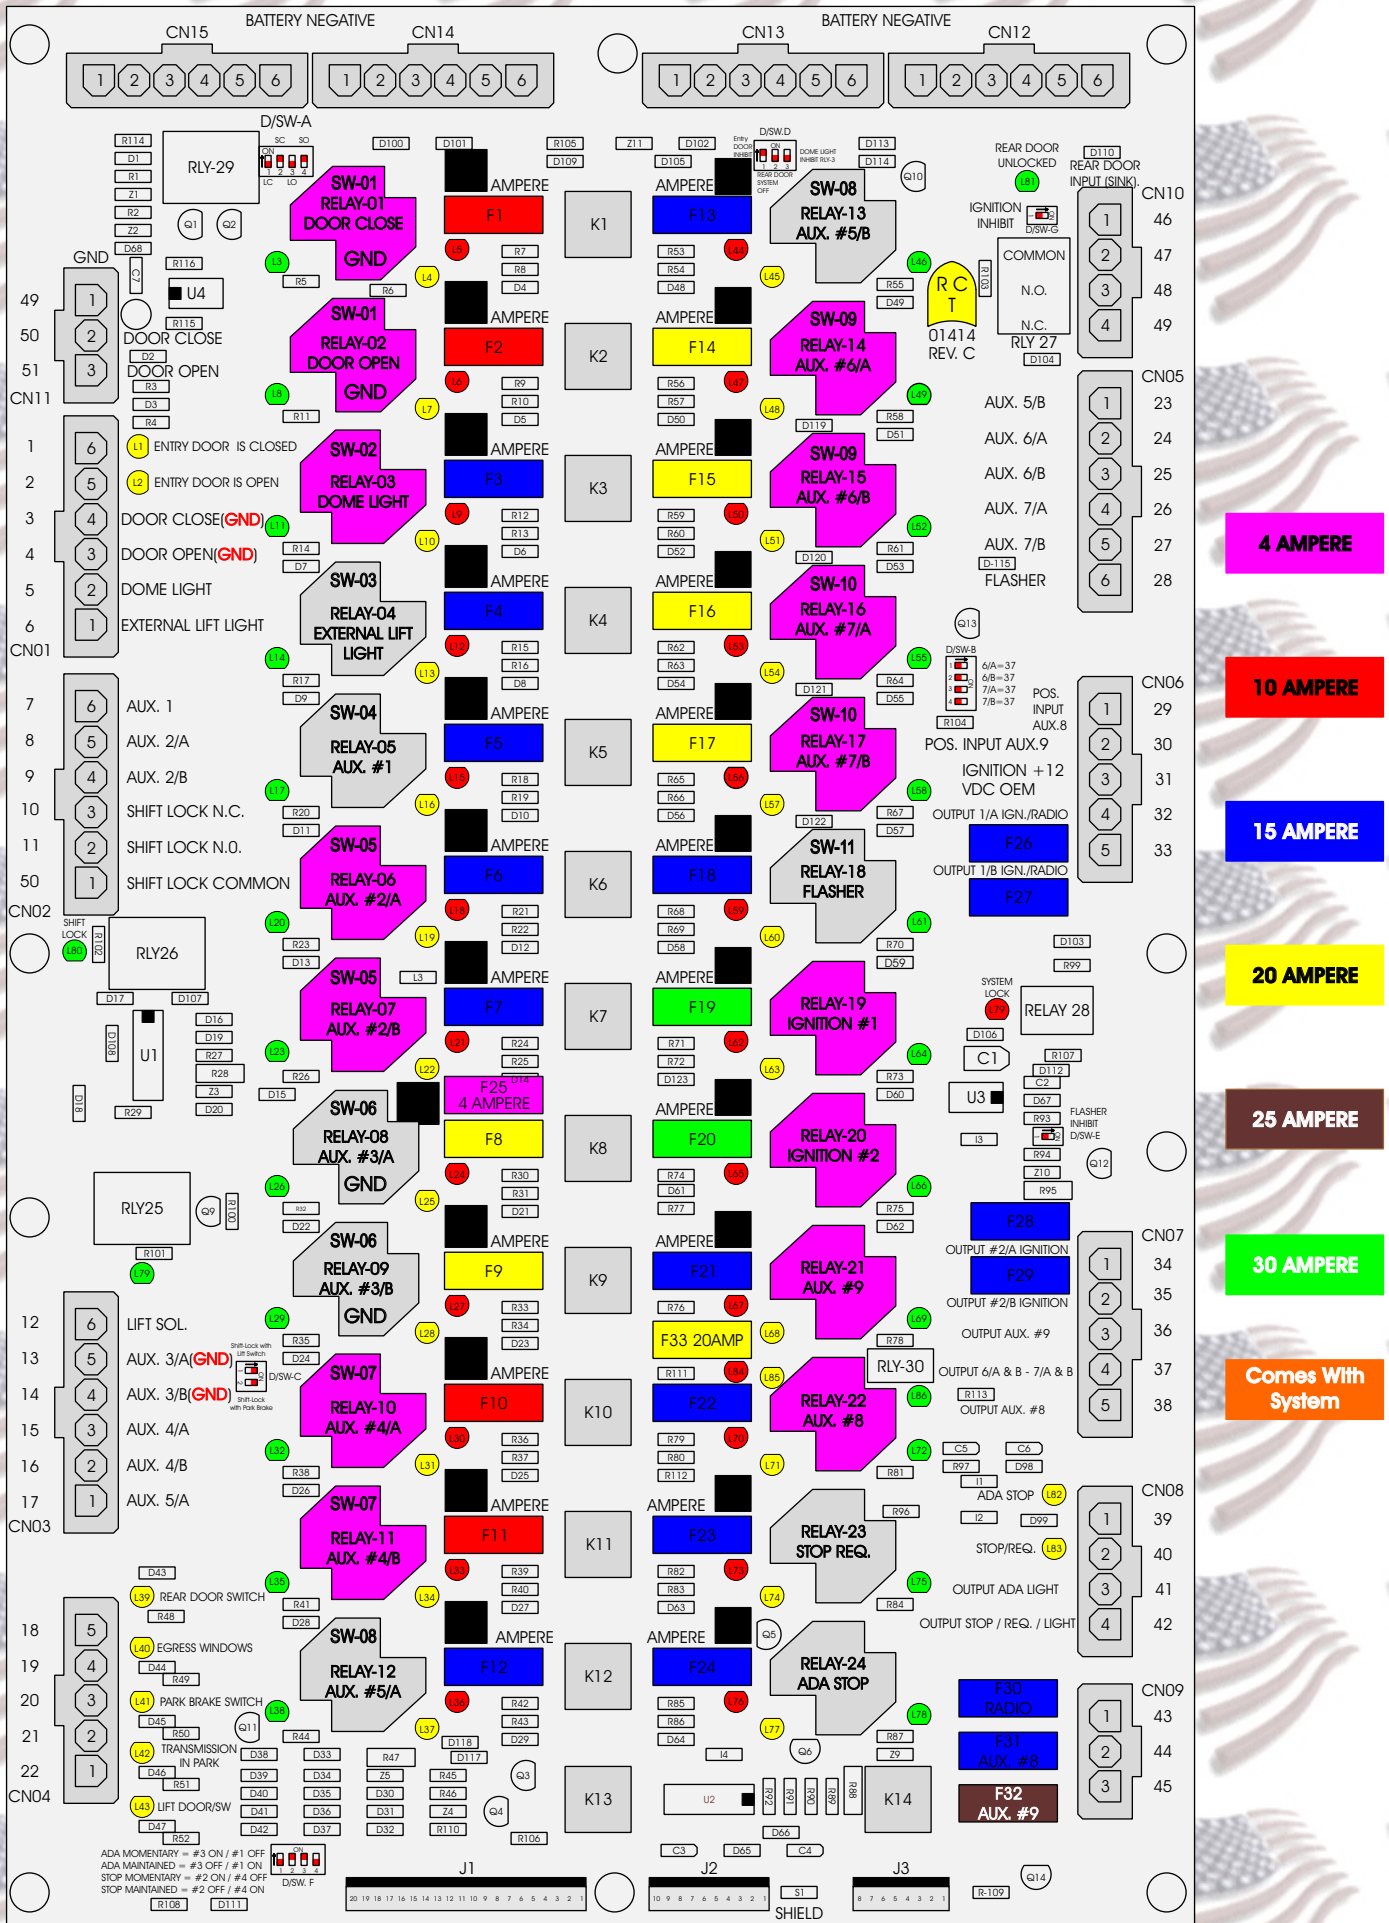

R. C. Ironics Incorporated

RCT-01414-00051

4 AMPERE

10 AMPERE

15 AMPERE

20 AMPERE

25 AMPERE

30 AMPERE

Comes With System

ADA MOMENTARY = #3 ON / #1 OFF
 ADA MAINTAINED = #3 OFF / #1 ON
 STOP MOMENTARY = #2 ON / #4 OFF
 STOP MAINTAINED = #2 OFF / #4 ON

J1 20 19 18 17 16 15 14 13 12 11 10 9 8 7 6 5 4 3 2 1

J2 10 9 8 7 6 5 4 3 2 1

J3 8 7 6 5 4 3 2 1

SHIELD