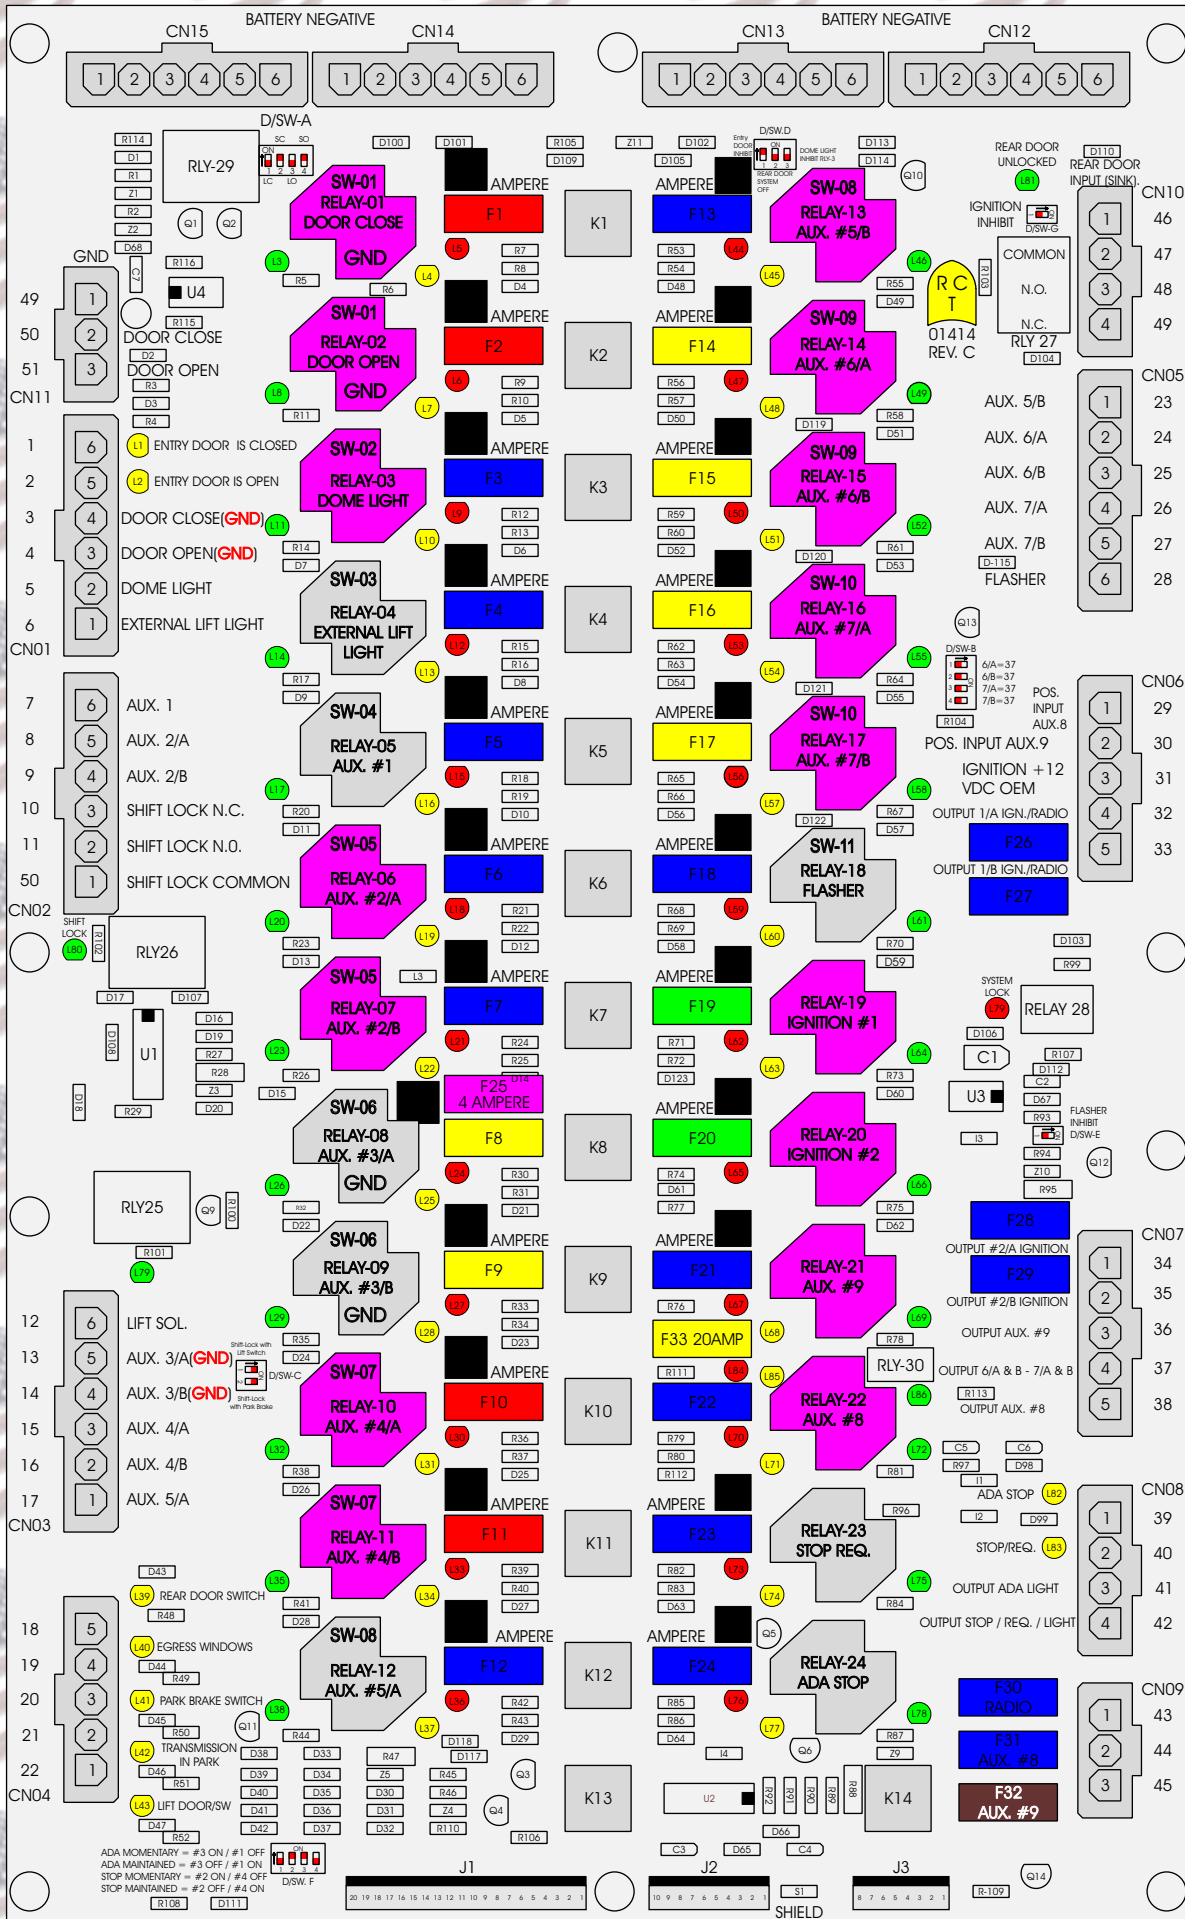

R. C. Tronics Incorporated

RCT-01414-00052

4 AMPERE

10 AMPERE

15 AMPERE

20 AMPERE

25 AMPERE

30 AMPERE

Comes With System