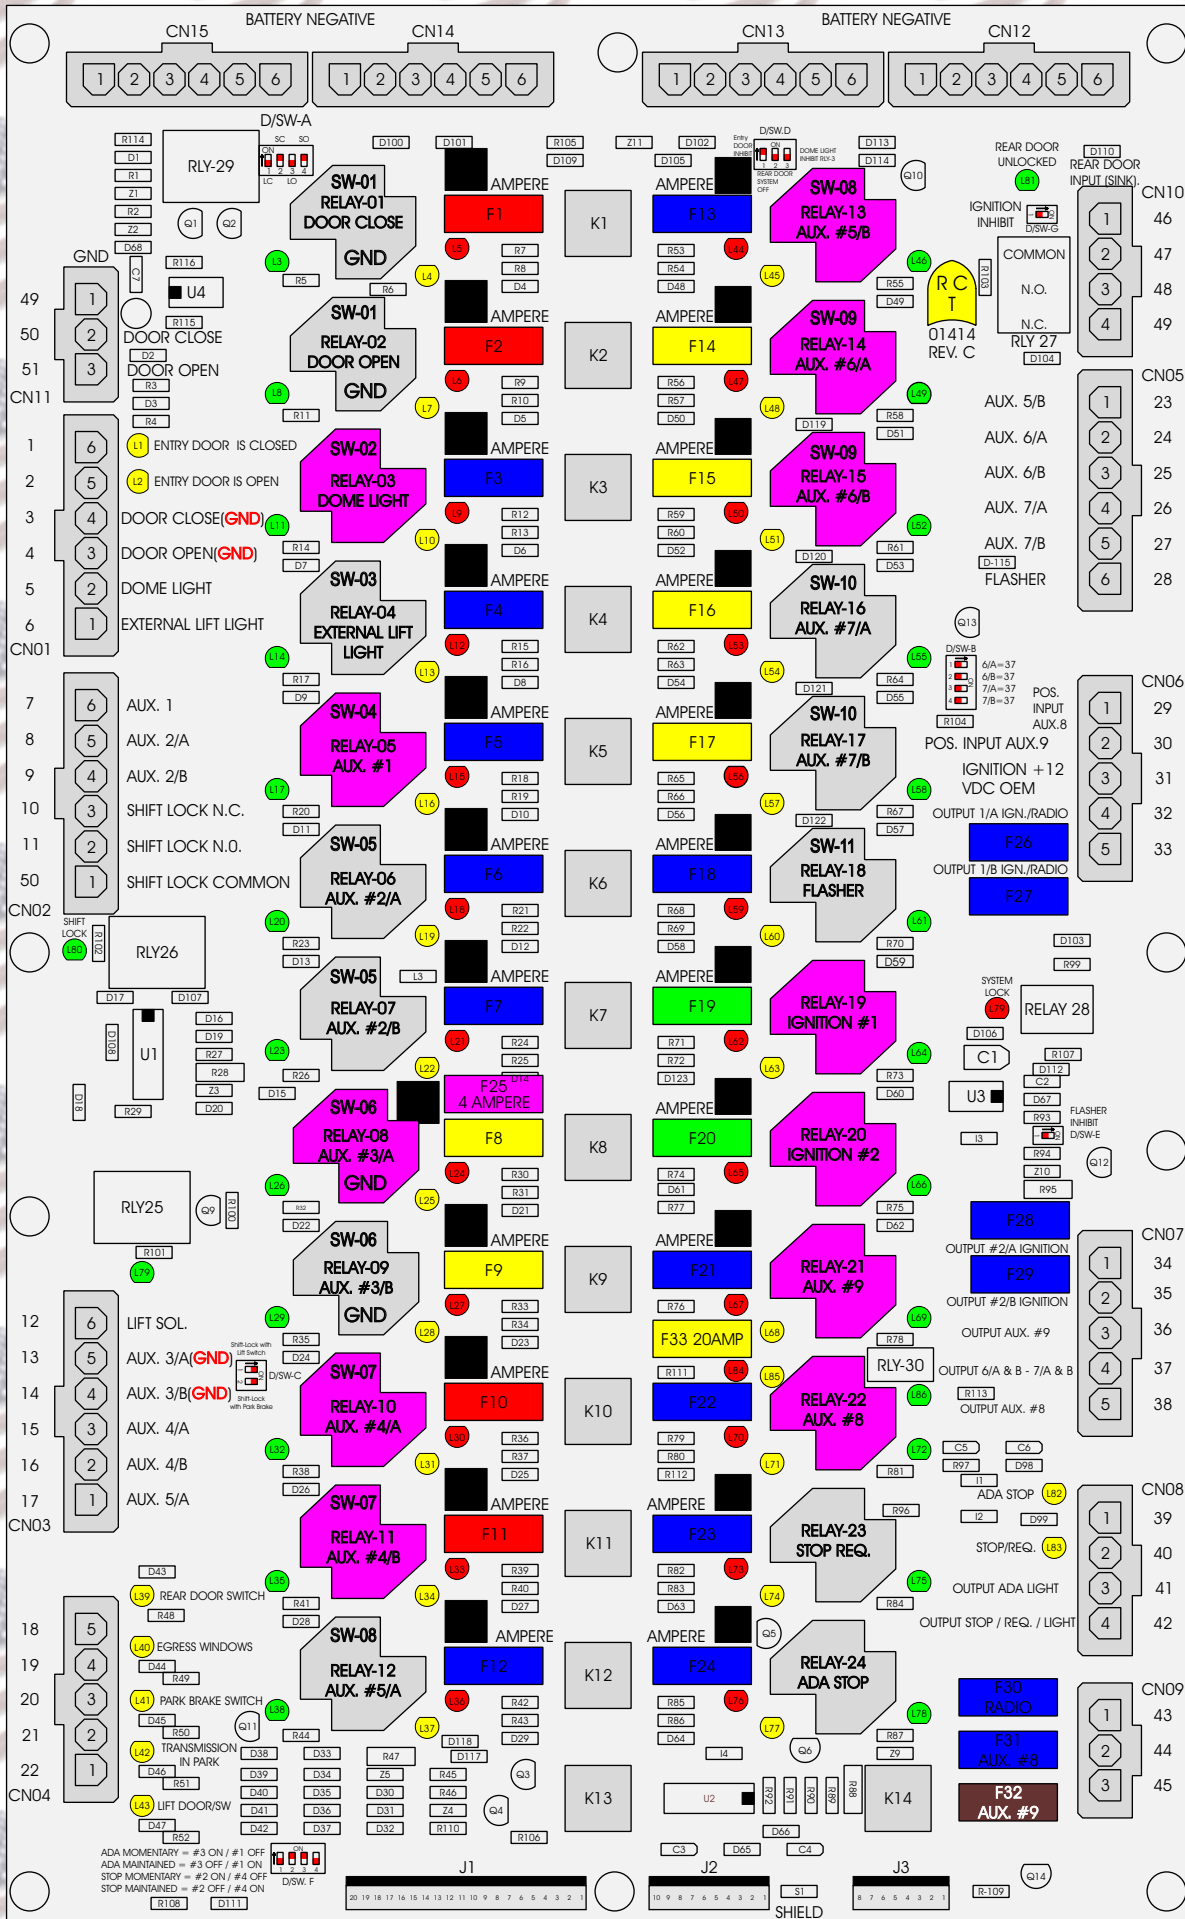

# R. C. Tronics Incorporated

RCT-01414-00053

4 AMPERE

10 AMPERE

15 AMPERE

20 AMPERE

25 AMPERE

30 AMPERE

Comes With System

ADA MOMENTARY = #3 ON / #1 OFF  
 ADA MAINTAINED = #3 OFF / #1 ON  
 STOP MOMENTARY = #2 ON / #4 OFF  
 STOP MAINTAINED = #2 OFF / #4 ON