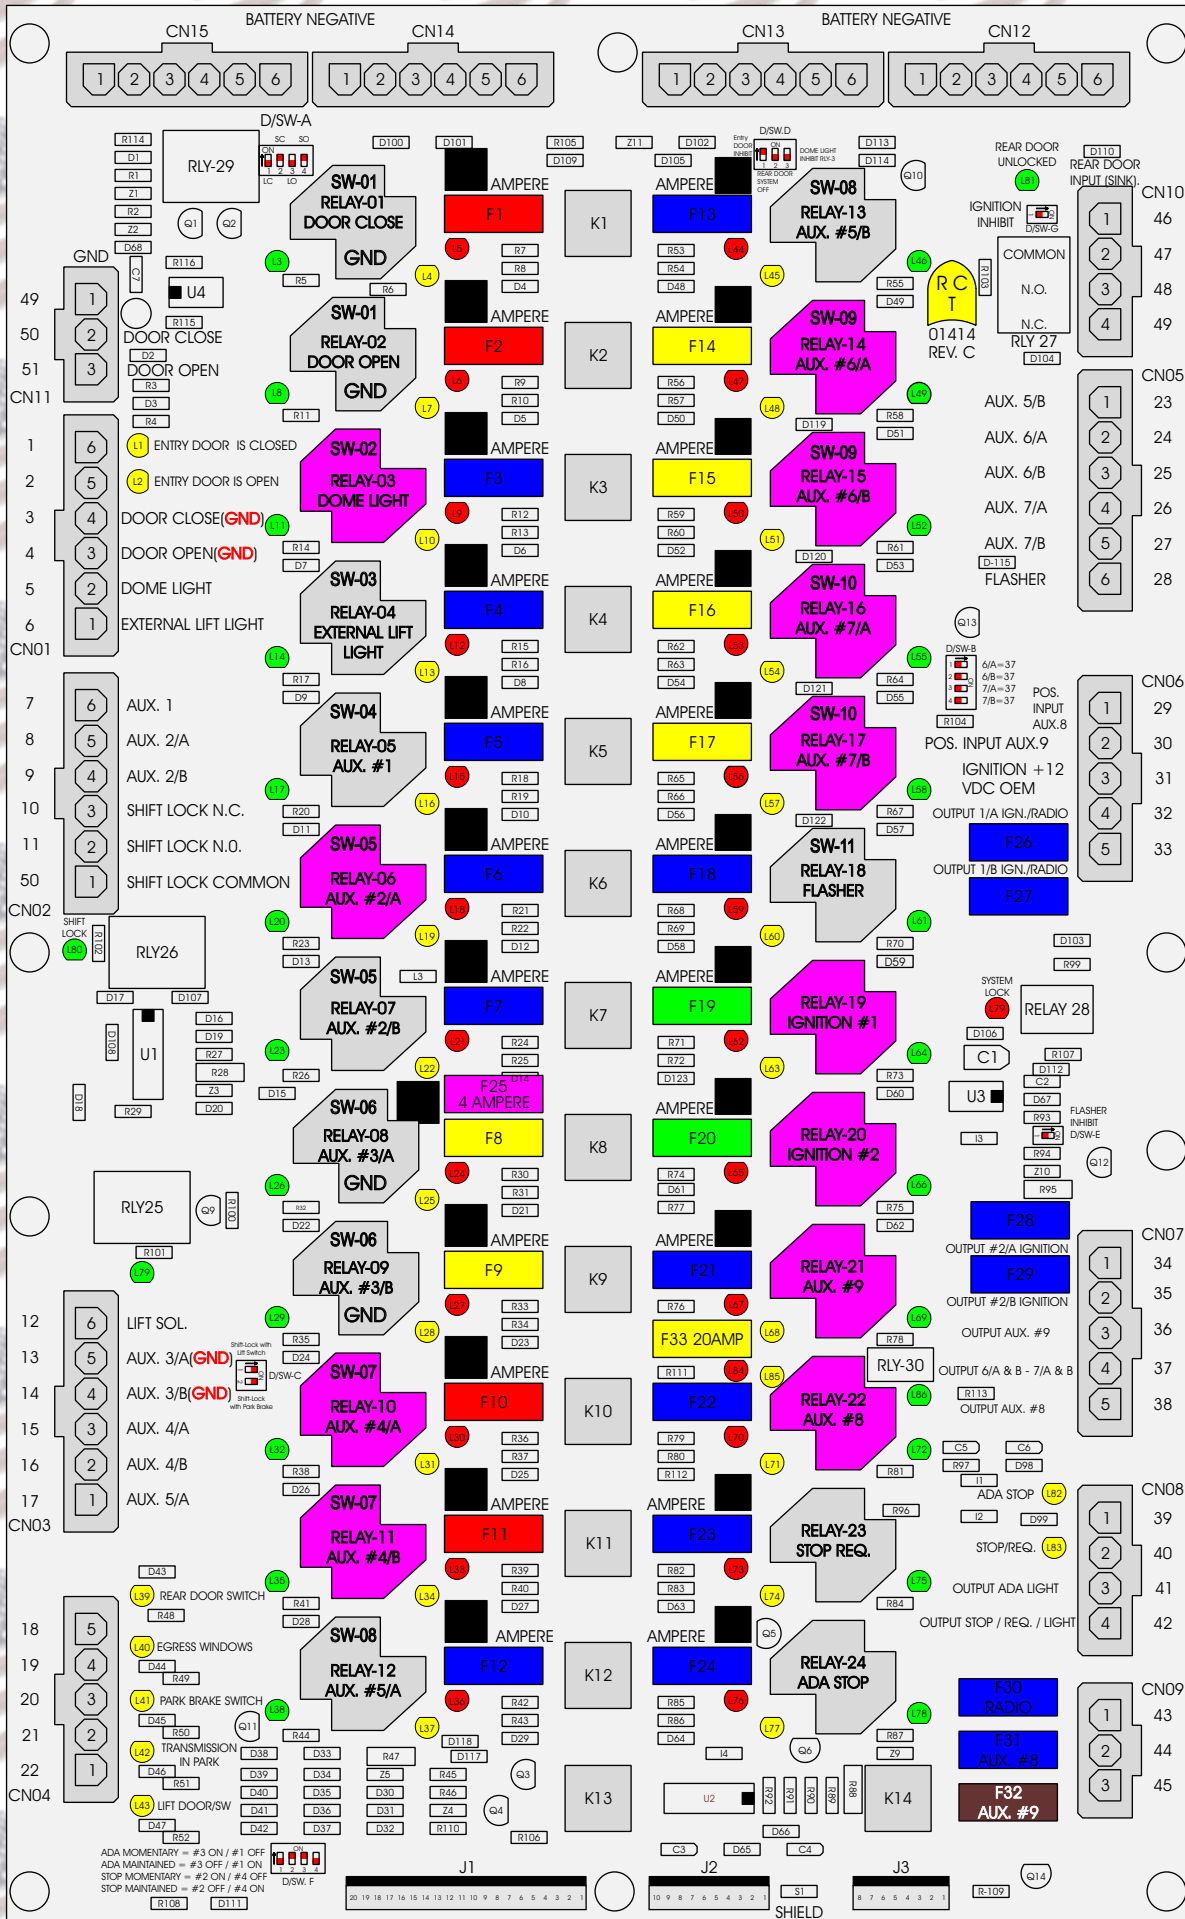

R. C. Tronics Incorporated

RCT-01414-00054

4 AMPERE

10 AMPERE

15 AMPERE

20 AMPERE

25 AMPERE

30 AMPERE

Comes With System

ADA MOMENTARY = #3 ON / #1 OFF
 ADA MAINTAINED = #3 OFF / #1 ON
 STOP MOMENTARY = #2 ON / #4 OFF
 STOP MAINTAINED = #2 OFF / #4 ON

J1 20 19 18 17 16 15 14 13 12 11 10 9 8 7 6 5 4 3 2 1

J2 10 9 8 7 6 5 4 3 2 1

J3 8 7 6 5 4 3 2 1

SHIELD