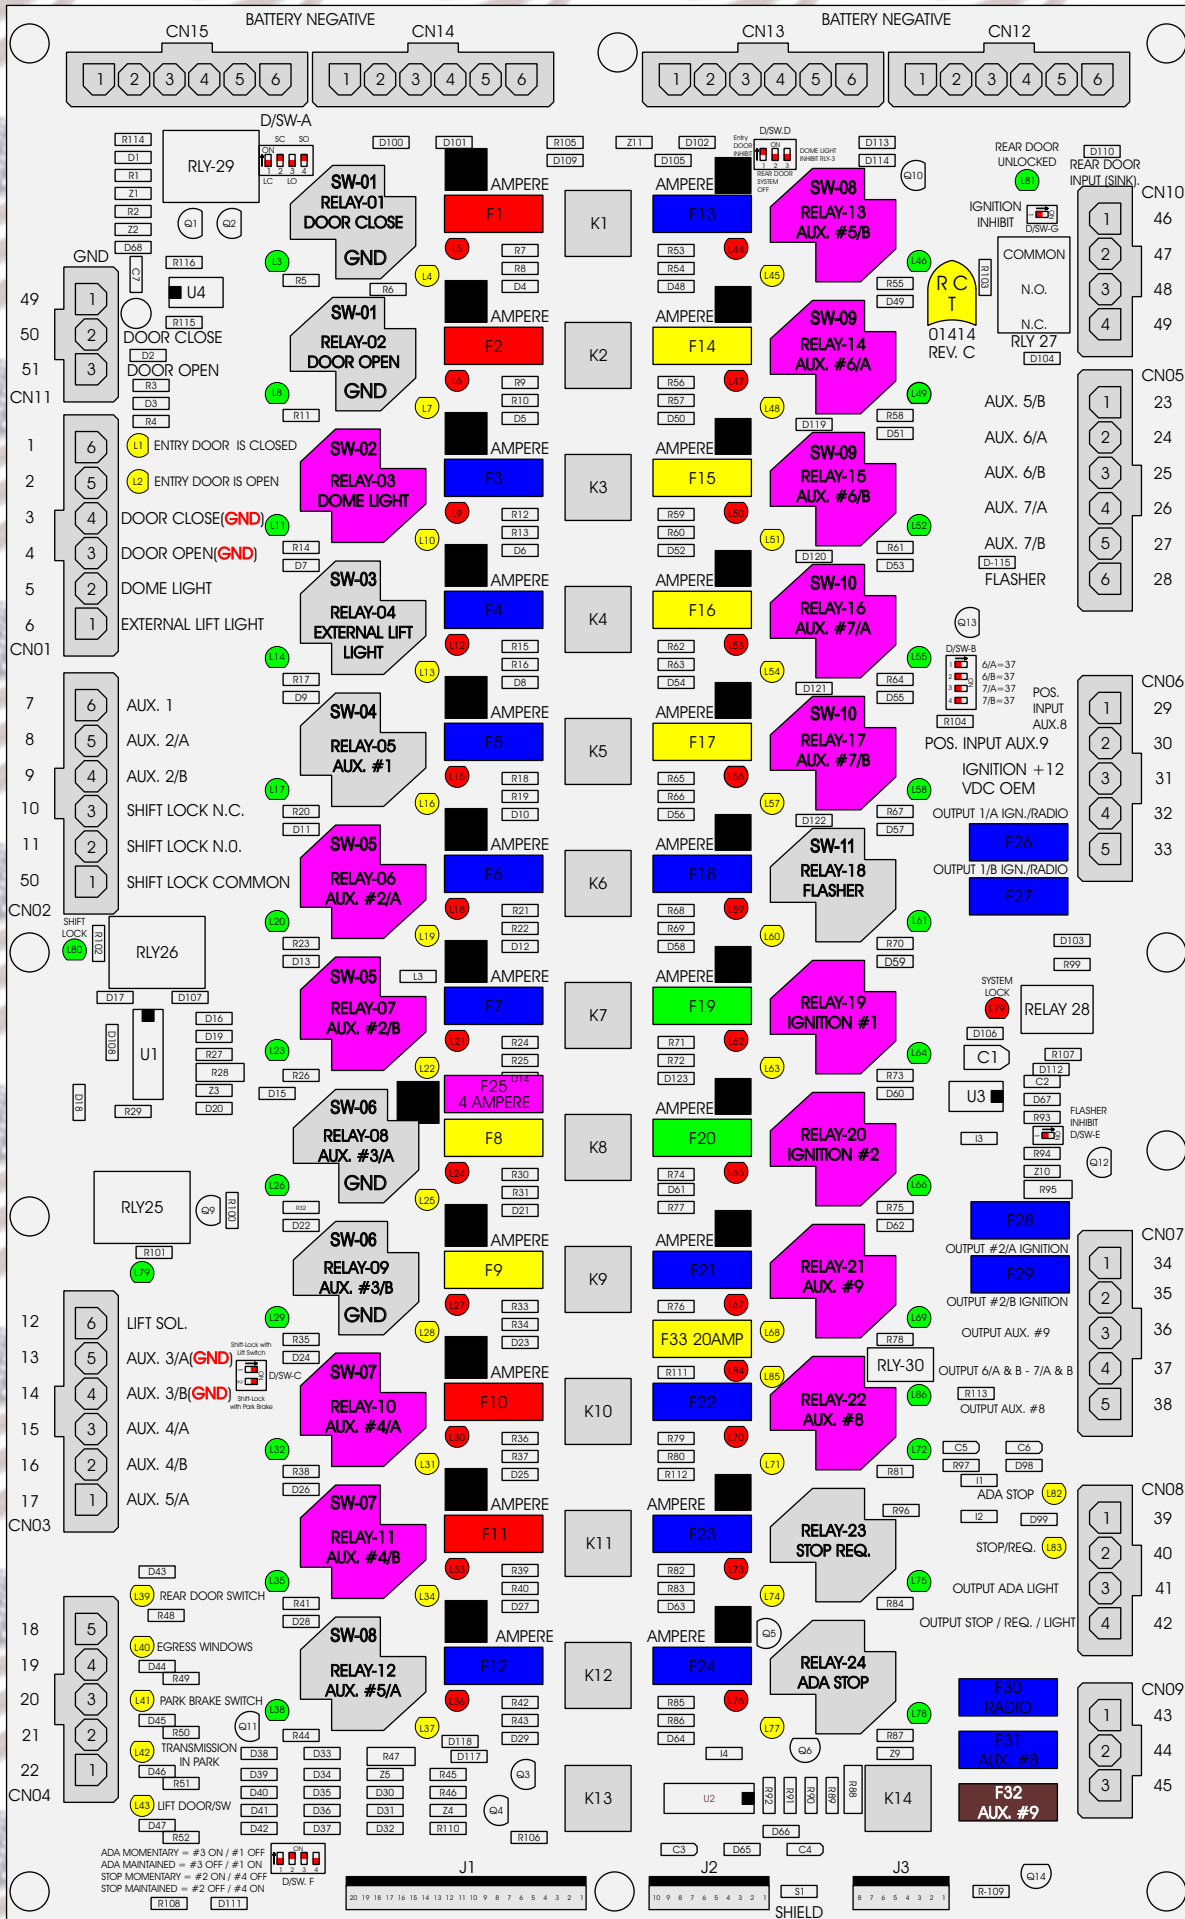

R. C. Tronics Incorporated

RCT-01414-00055

4 AMPERE

10 AMPERE

15 AMPERE

20 AMPERE

25 AMPERE

30 AMPERE

Comes With System

ADA MOMENTARY = #3 ON / #1 OFF
 ADA MAINTAINED = #3 OFF / #1 ON
 STOP MOMENTARY = #2 ON / #4 OFF
 STOP MAINTAINED = #2 OFF / #4 ON