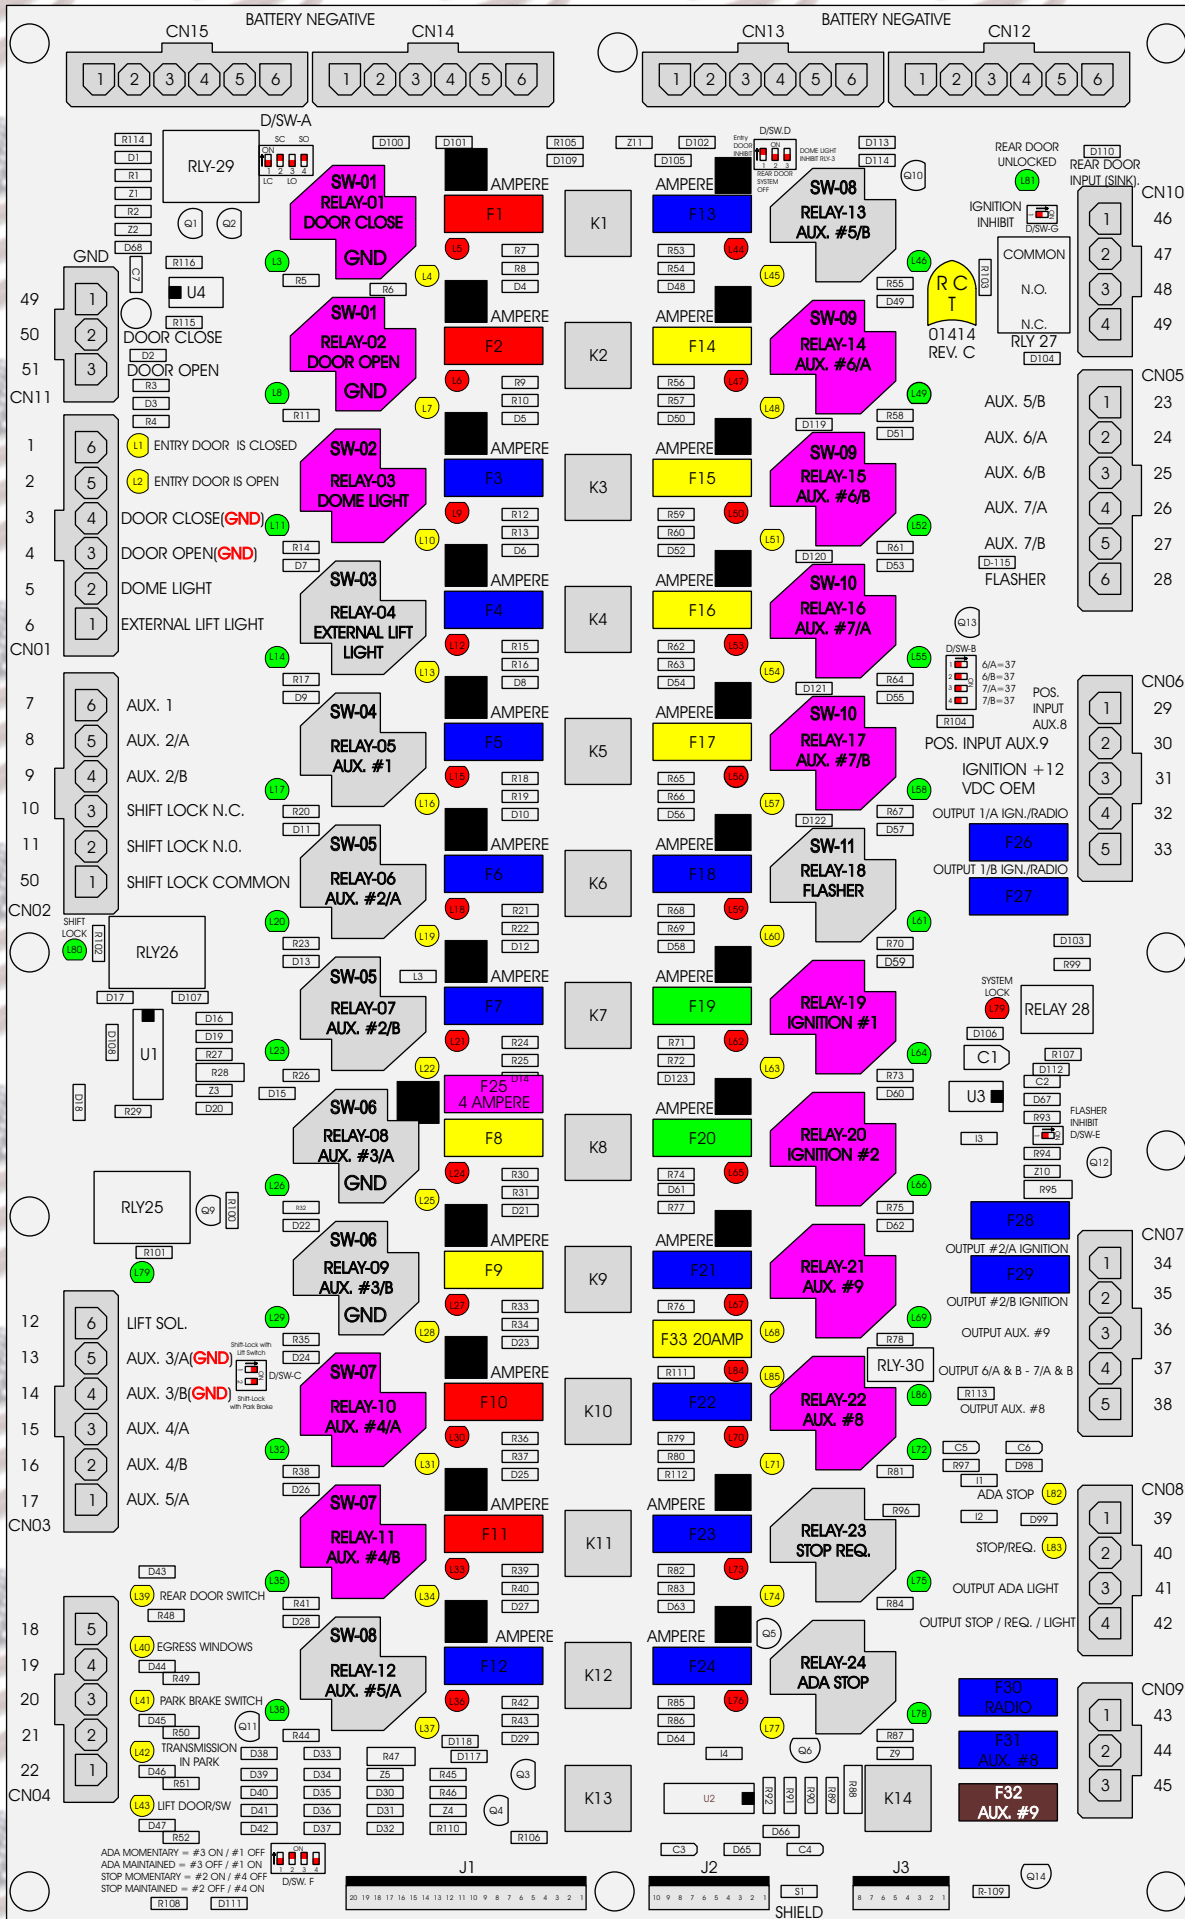

R. C. Tronics Incorporated

RCT-01414-00056

ADA MOMENTARY = #3 ON / #1 OFF
 ADA MAINTAINED = #3 OFF / #1 ON
 STOP MOMENTARY = #2 ON / #4 OFF
 STOP MAINTAINED = #2 OFF / #4 ON