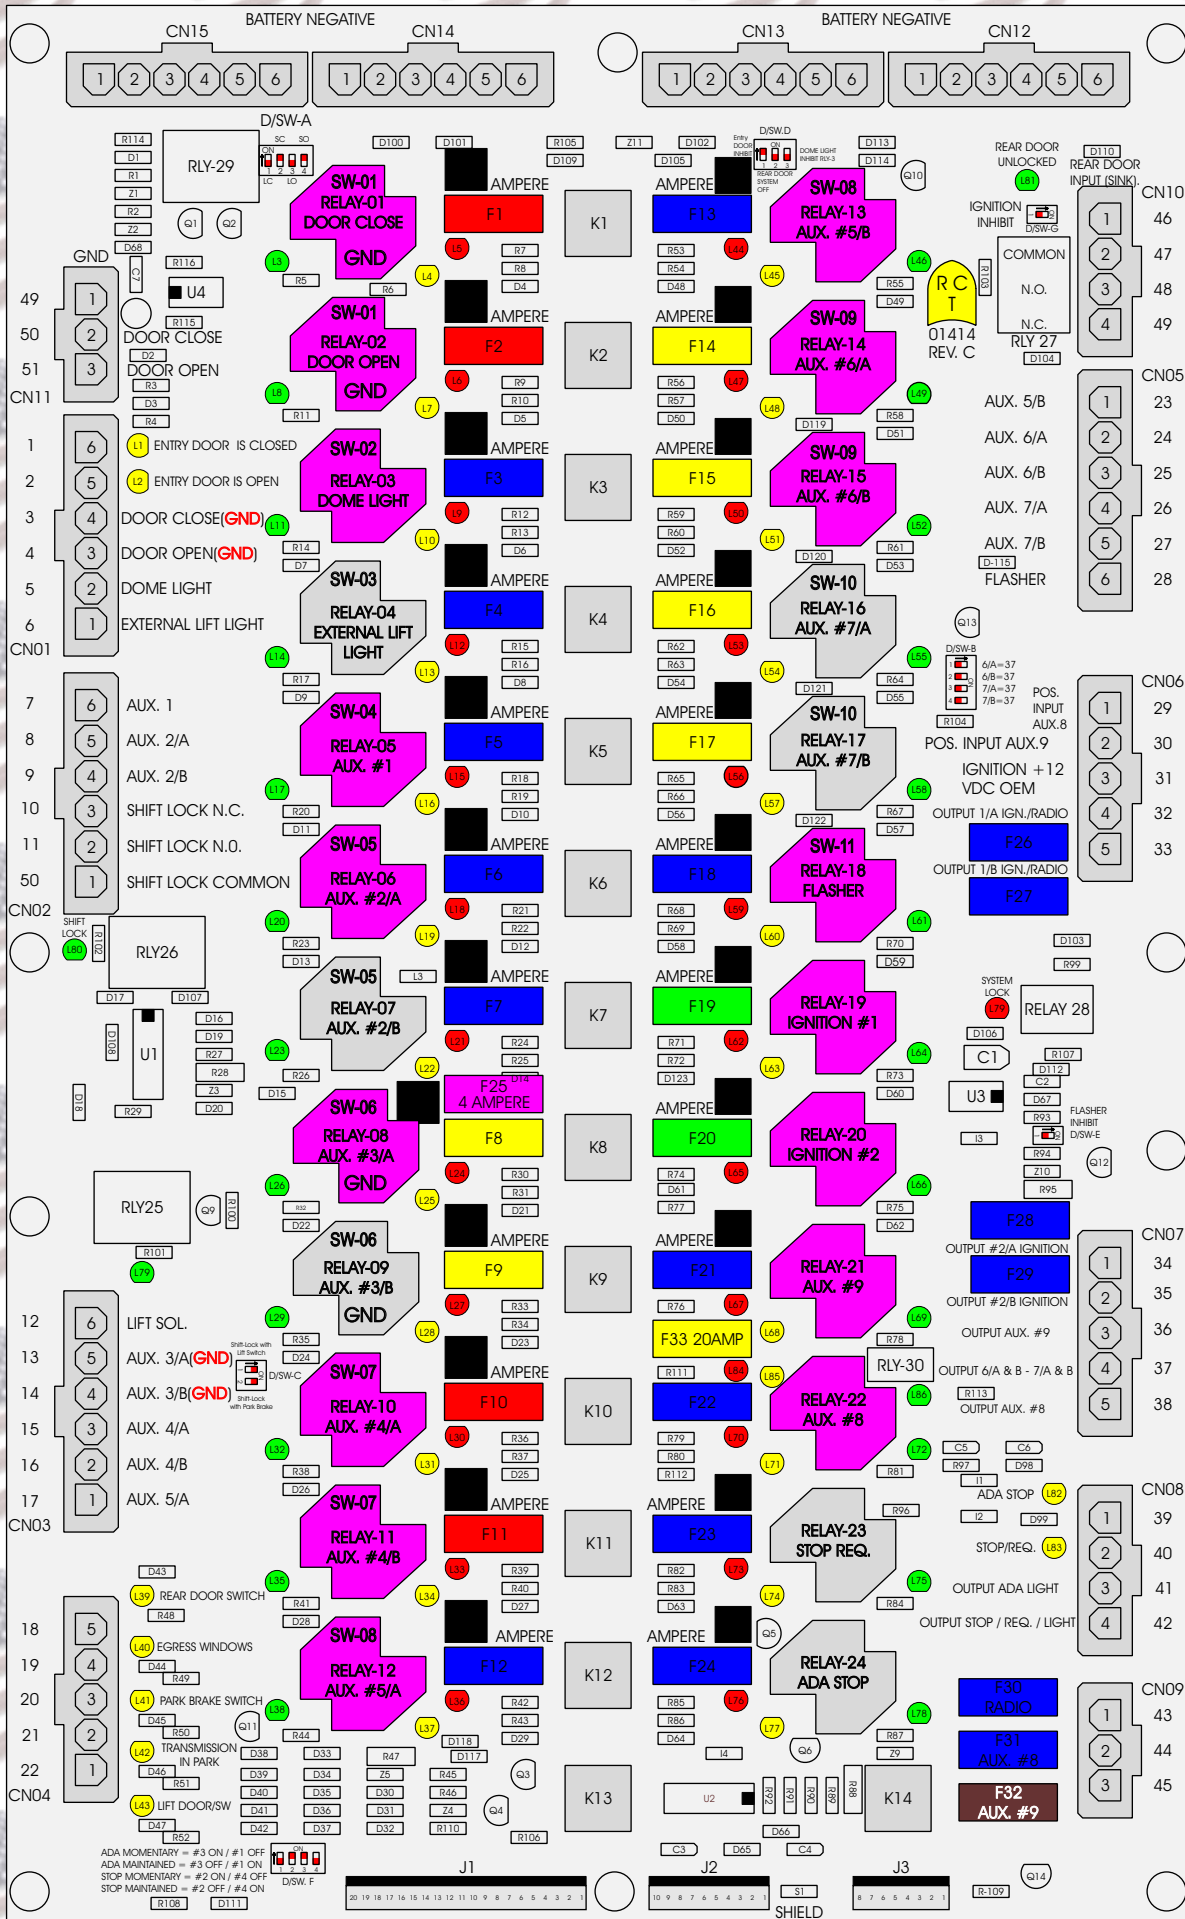

R. C. Tronics Incorporated

RCT-01414-00060

4 AMPERE

10 AMPERE

15 AMPERE

20 AMPERE

25 AMPERE

30 AMPERE

Comes With System

ADA MOMENTARY = #3 ON / #1 OFF
 ADA MAINTAINED = #3 OFF / #1 ON
 STOP MOMENTARY = #2 ON / #4 OFF
 STOP MAINTAINED = #2 OFF / #4 ON

J1 20 19 18 17 16 15 14 13 12 11 10 9 8 7 6 5 4 3 2 1

J2 10 9 8 7 6 5 4 3 2 1

J3 8 7 6 5 4 3 2 1

SHIELD