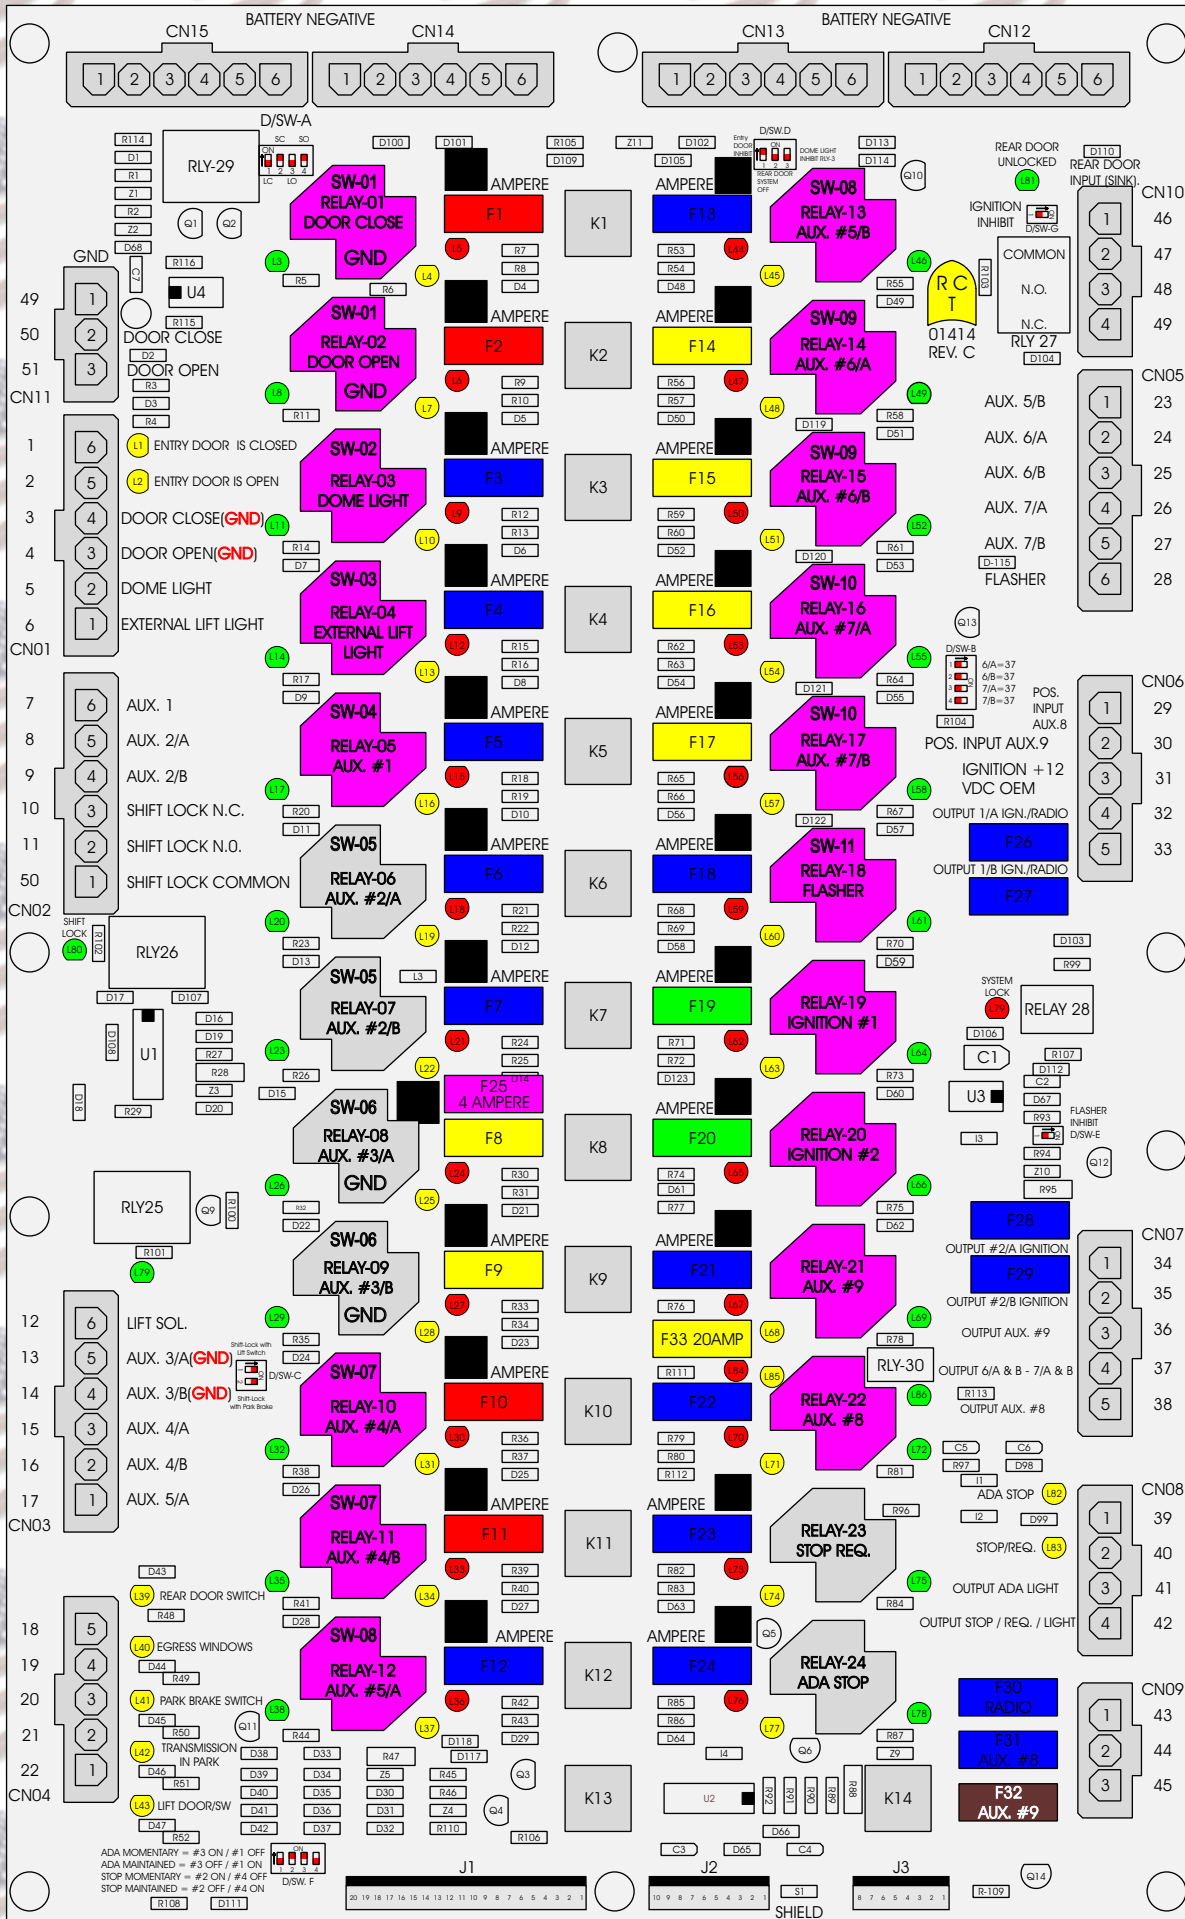

# R. C. Tronics Incorporated

RCT-01414-00061

4 AMPERE

10 AMPERE

15 AMPERE

20 AMPERE

25 AMPERE

30 AMPERE

Comes With System

ADA MOMENTARY = #3 ON / #1 OFF  
 ADA MAINTAINED = #3 OFF / #1 ON  
 STOP MOMENTARY = #2 ON / #4 OFF  
 STOP MAINTAINED = #2 OFF / #4 ON