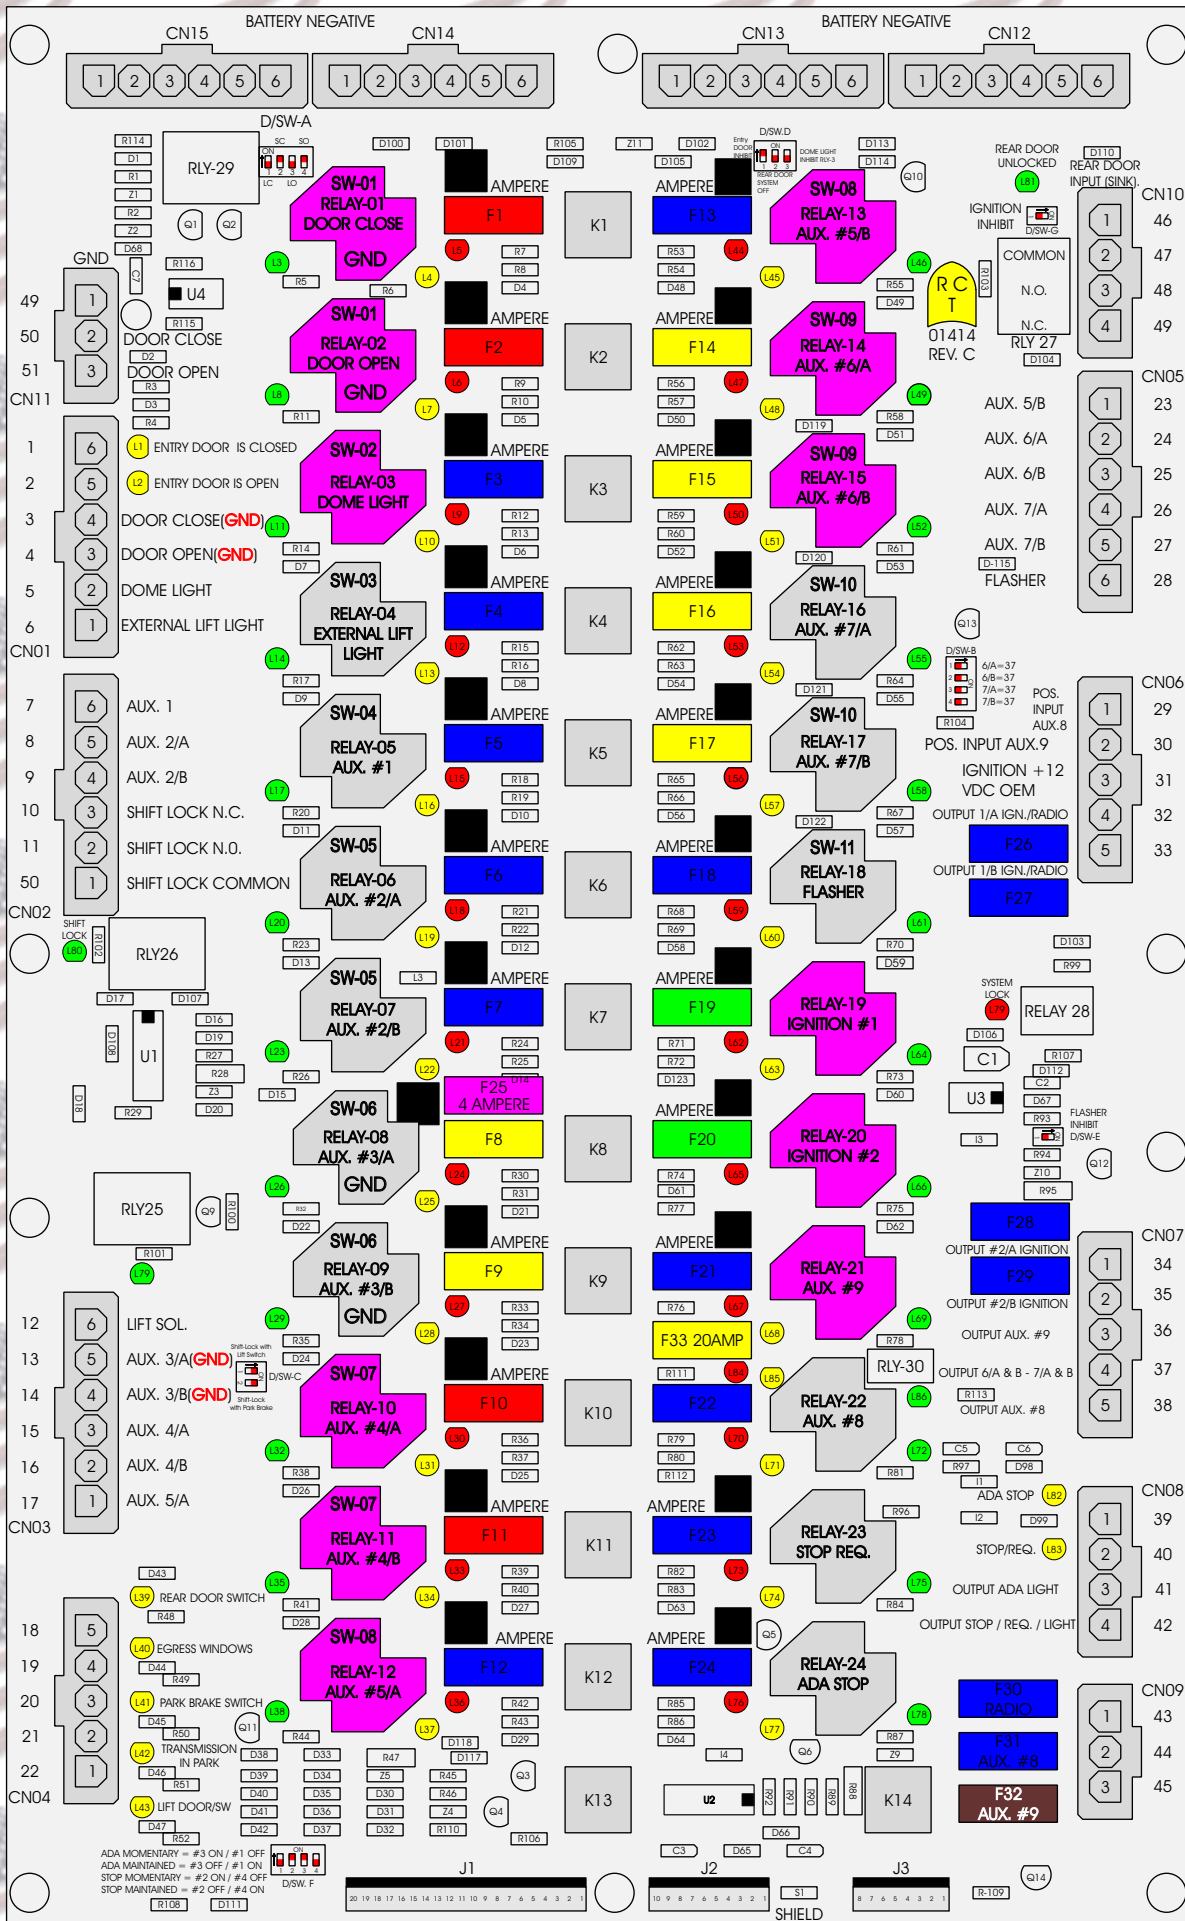

R. C. Ironics Incorporated

RCT-01414-00062

4 AMPERE

10 AMPERE

15 AMPERE

20 AMPERE

25 AMPERE

30 AMPERE

Comes With System