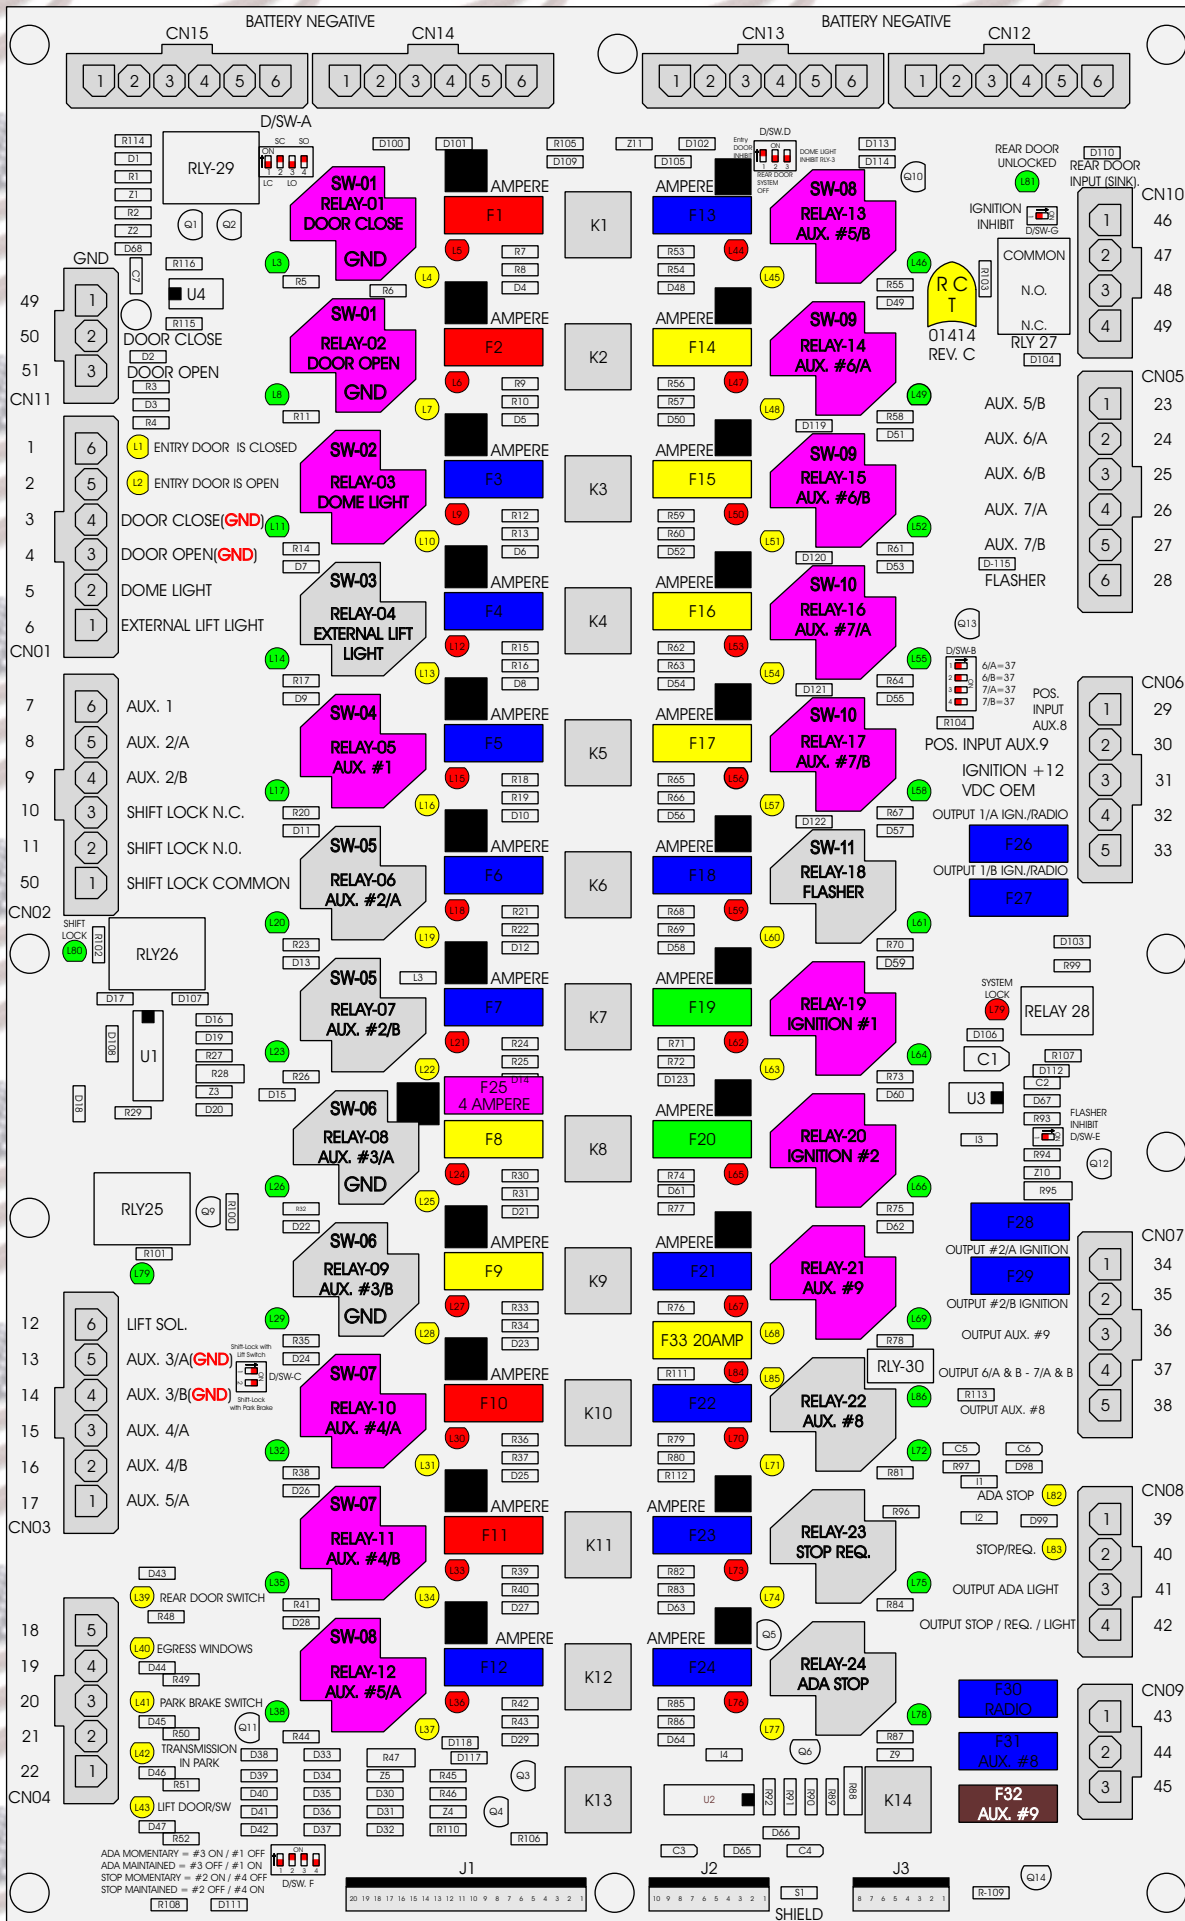

R. C. Ironics Incorporated

RCT-01414-00064

4 AMPERE

10 AMPERE

15 AMPERE

20 AMPERE

25 AMPERE

30 AMPERE

Comes With System

20 19 18 17 16 15 14 13 12 11 10 9 8 7 6 5 4 3 2 1

10 9 8 7 6 5 4 3 2 1

SHIELD

8 7 6 5 4 3 2 1