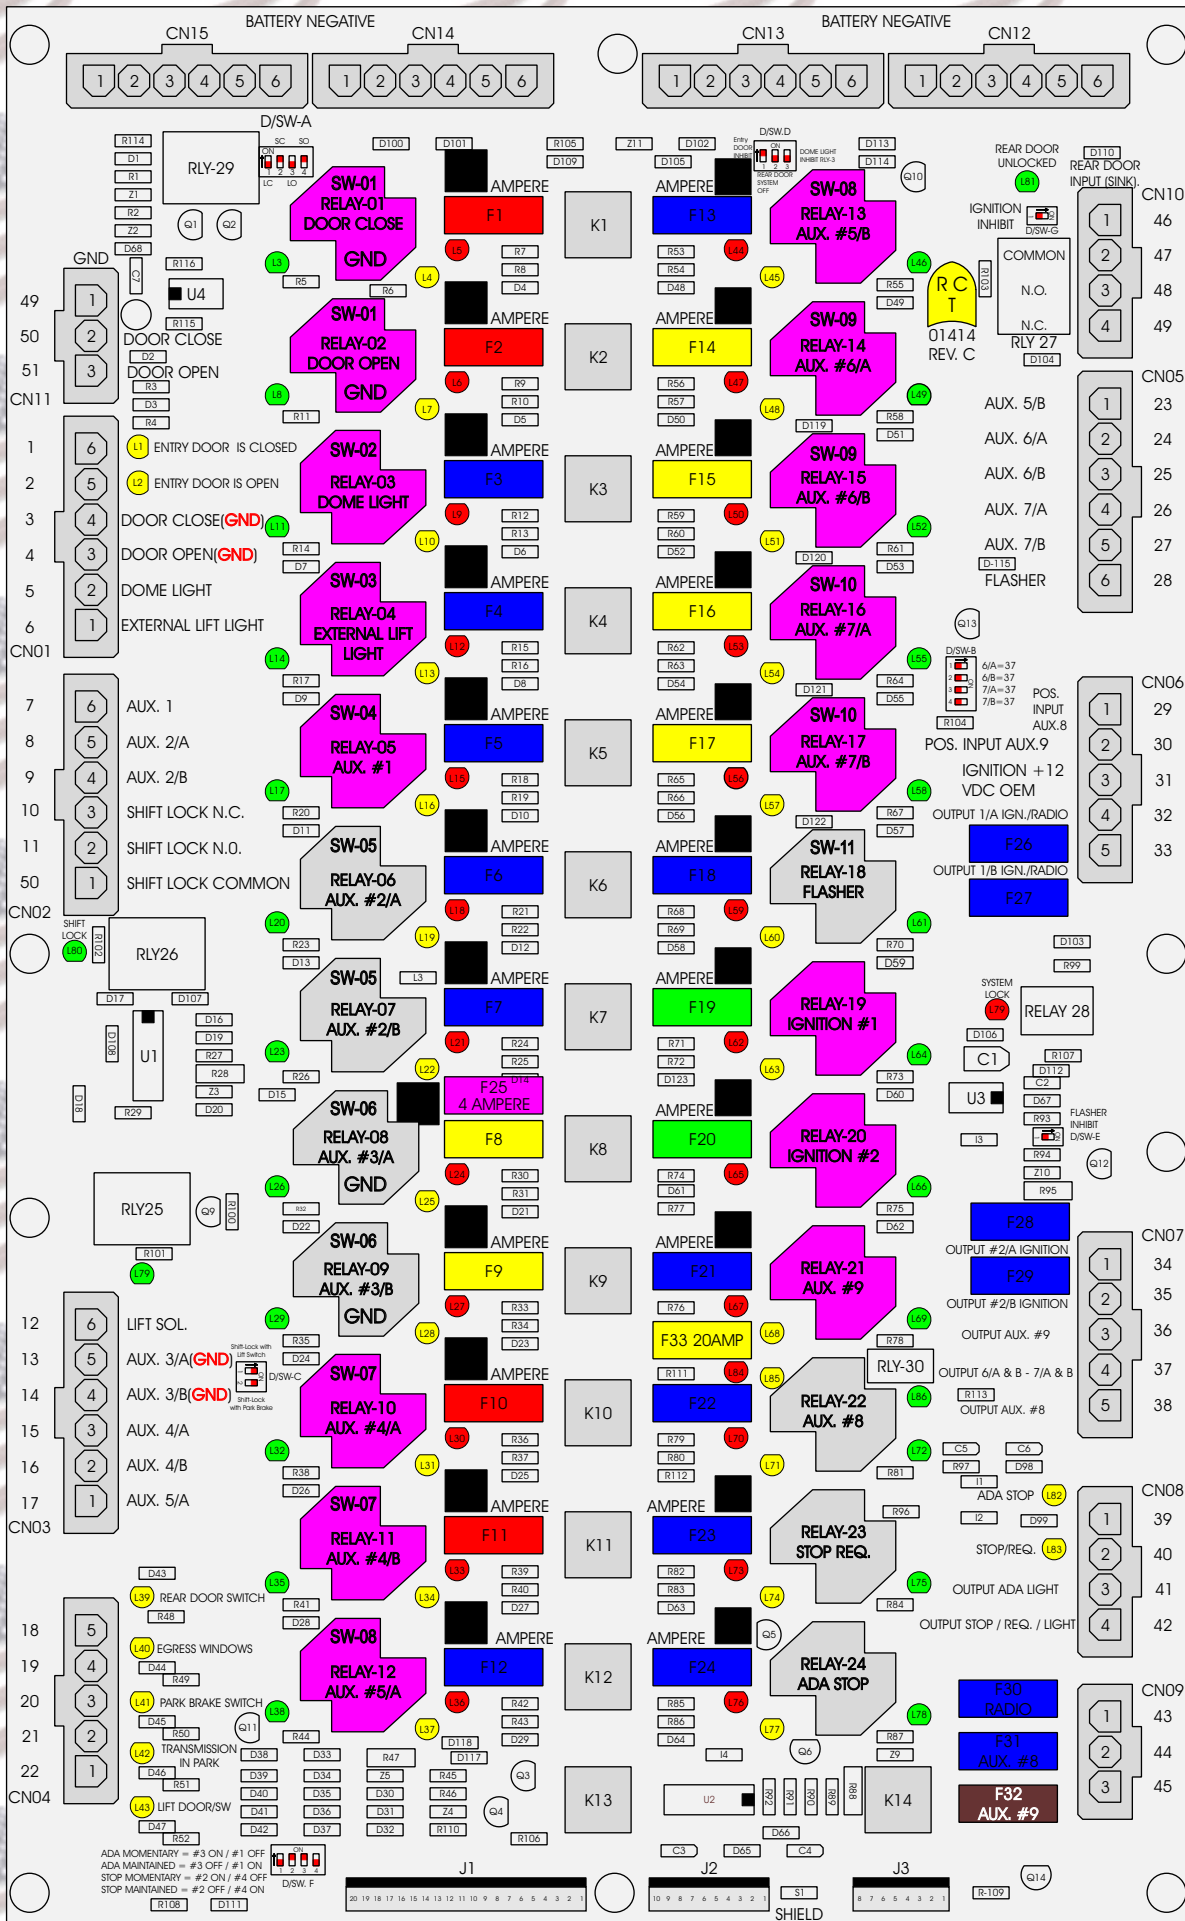

R. C. Ironics Incorporated

RCT-01414-00065

4 AMPERE

10 AMPERE

15 AMPERE

20 AMPERE

25 AMPERE

30 AMPERE

Comes With System

20 19 18 17 16 15 14 13 12 11 10 9 8 7 6 5 4 3 2 1

10 9 8 7 6 5 4 3 2 1

8 7 6 5 4 3 2 1

SHIELD