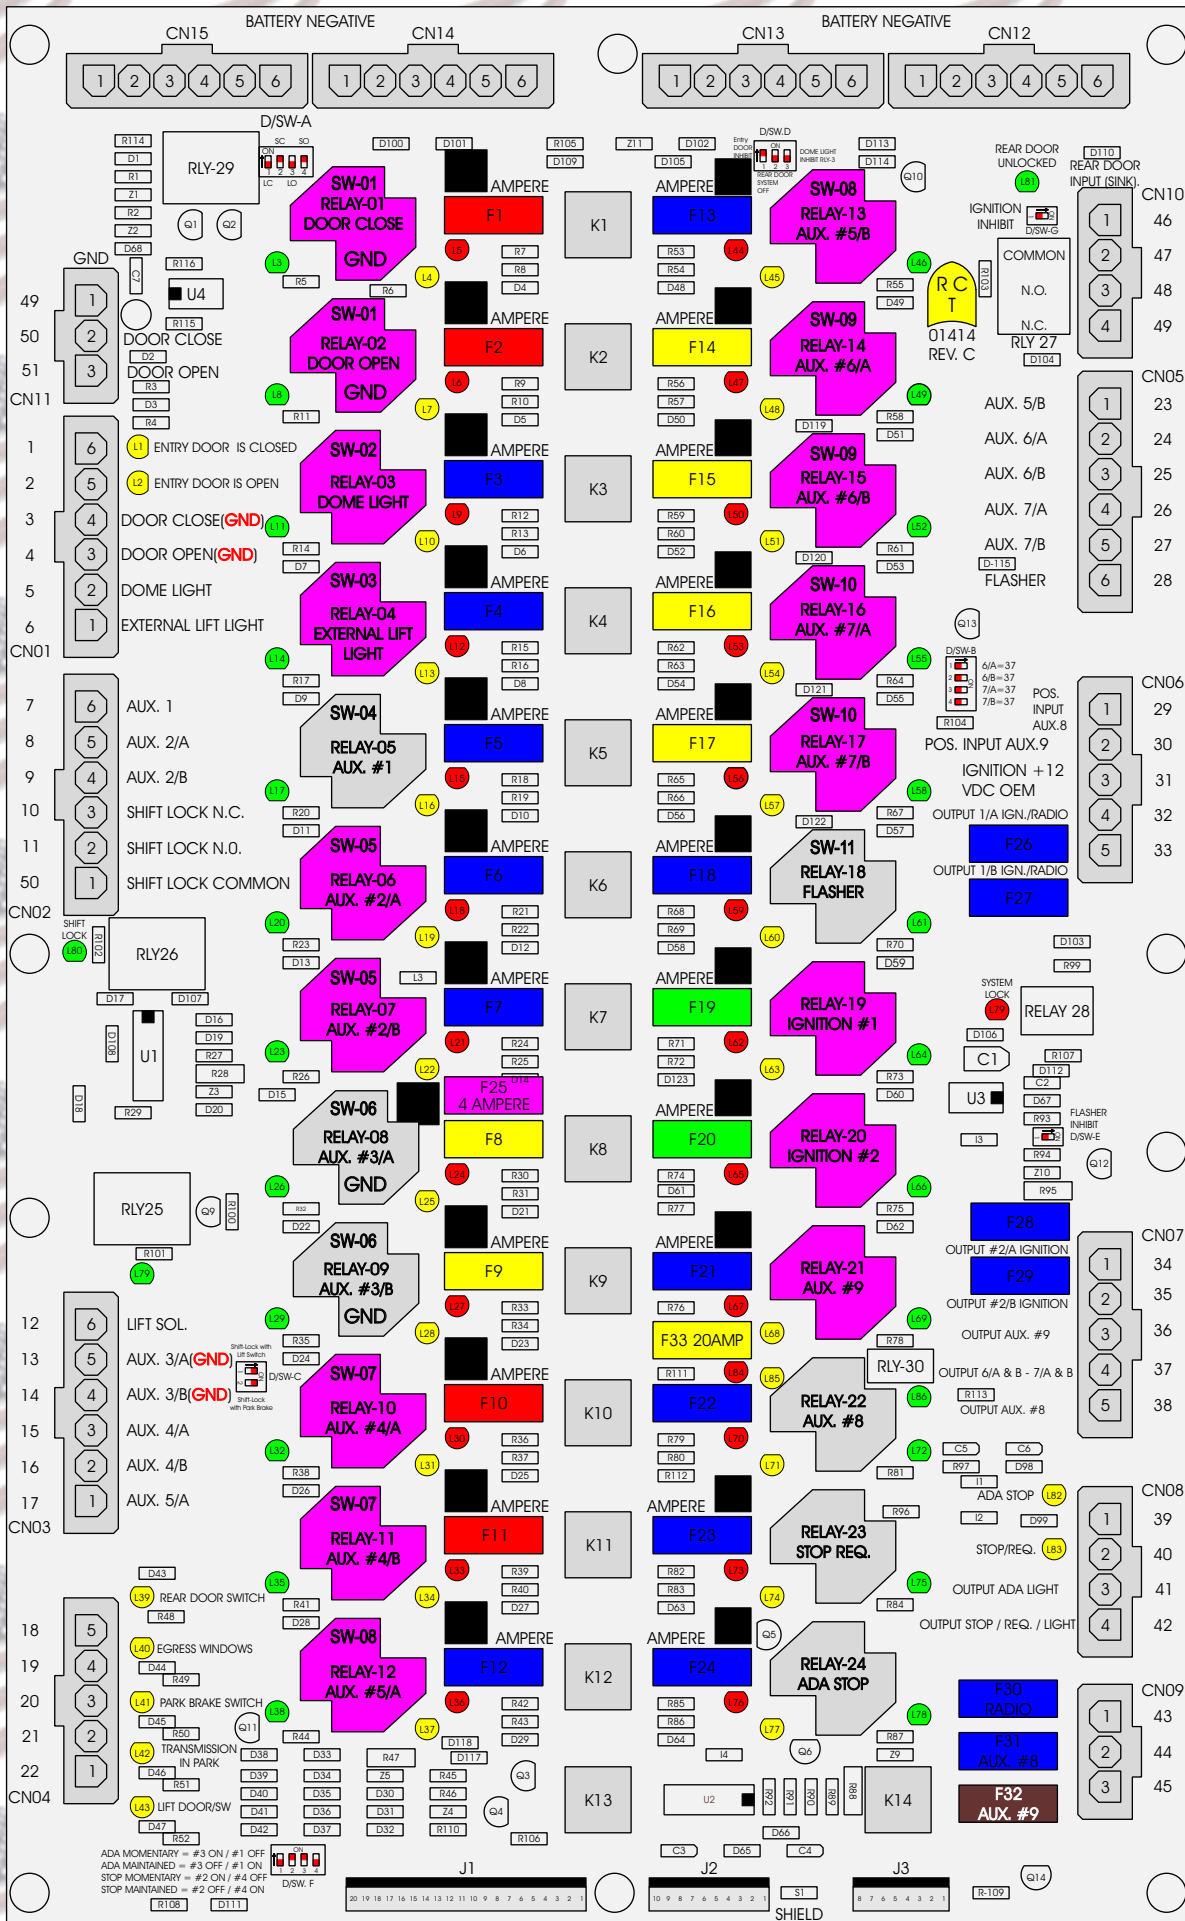

R. C. Ironics Incorporated

RCT-01414-00066

4 AMPERE

10 AMPERE

15 AMPERE

20 AMPERE

25 AMPERE

30 AMPERE

Comes With System

20 19 18 17 16 15 14 13 12 11 10 9 8 7 6 5 4 3 2 1

10 9 8 7 6 5 4 3 2 1

SHIELD

8 7 6 5 4 3 2 1