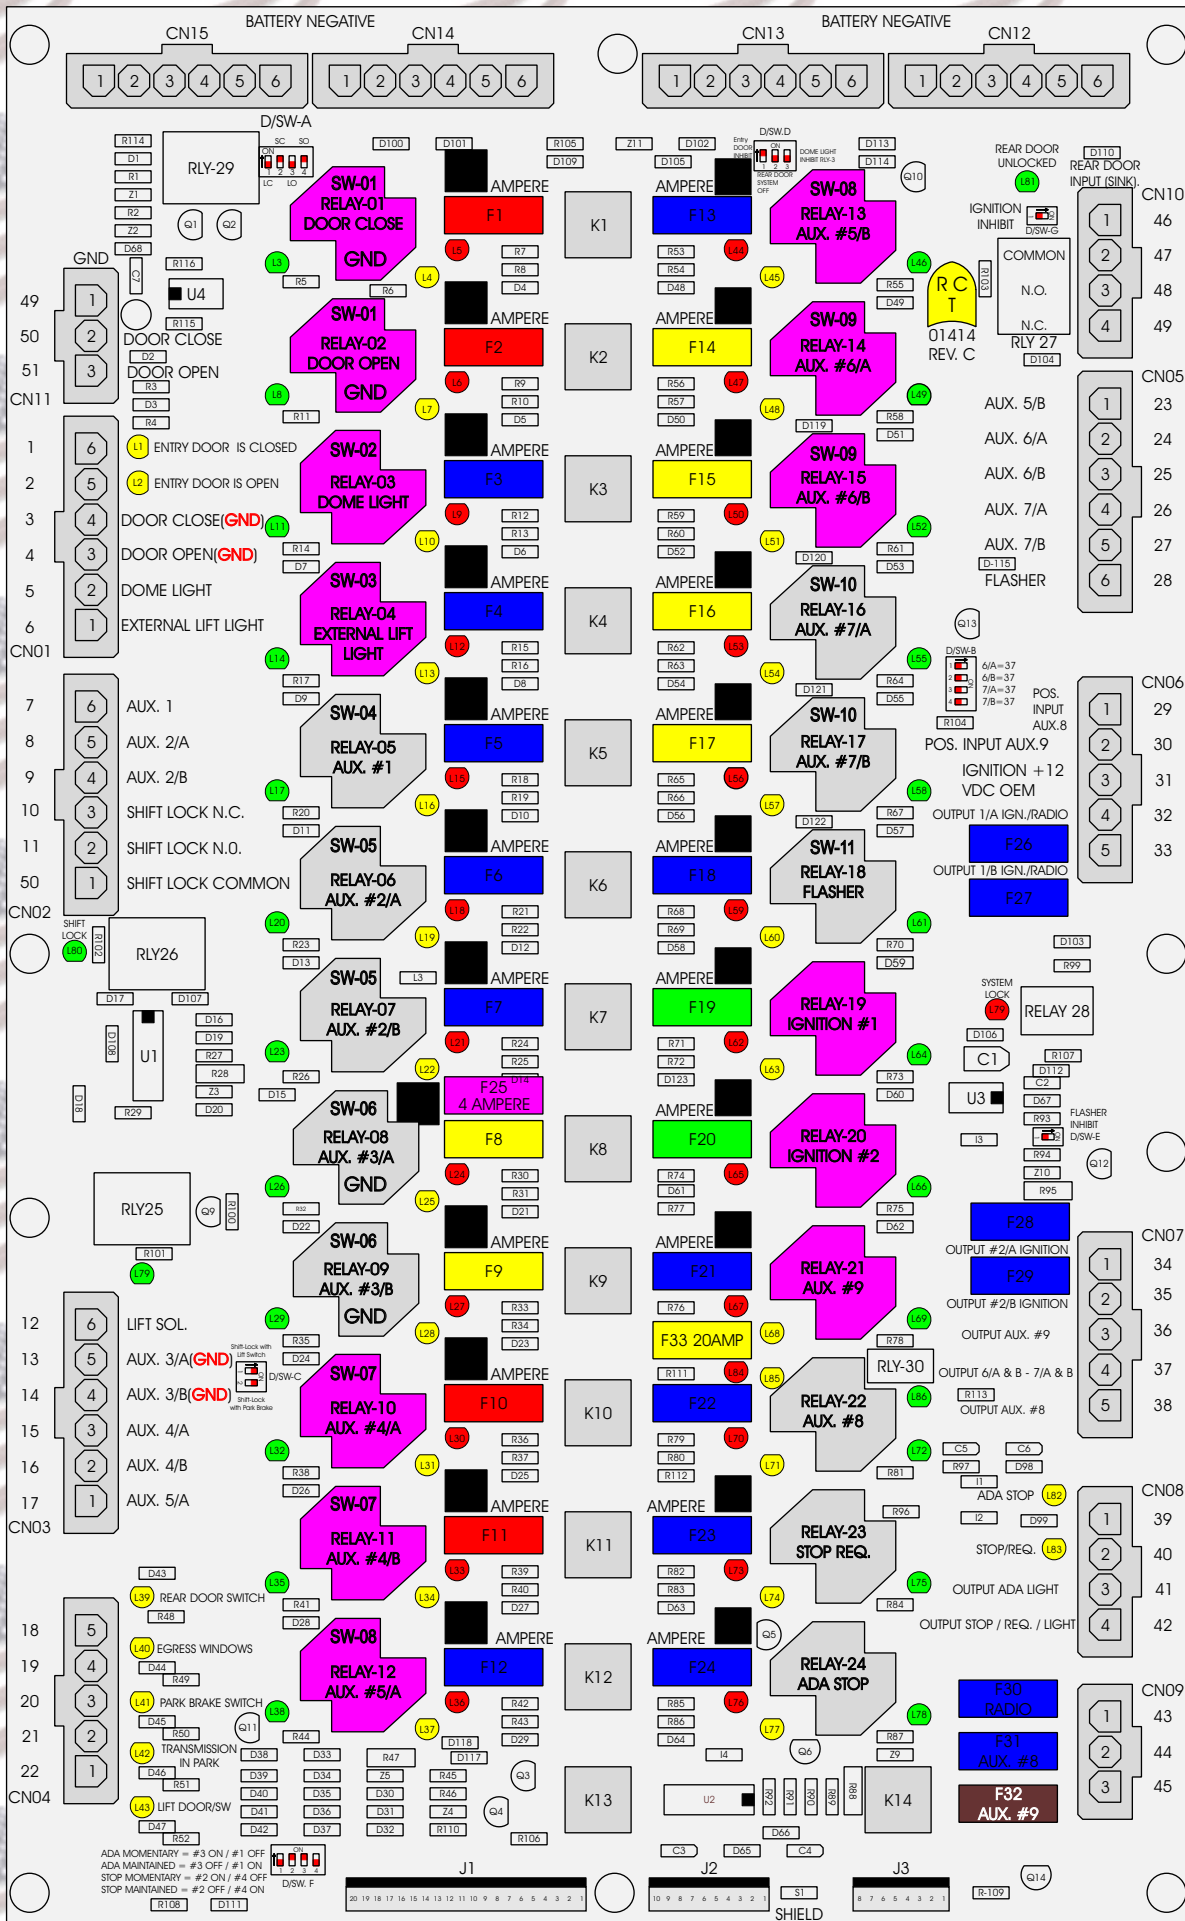

R. C. Tronics Incorporated

RCT-01414-00067

4 AMPERE

10 AMPERE

15 AMPERE

20 AMPERE

25 AMPERE

30 AMPERE

Comes With System

SHIELD