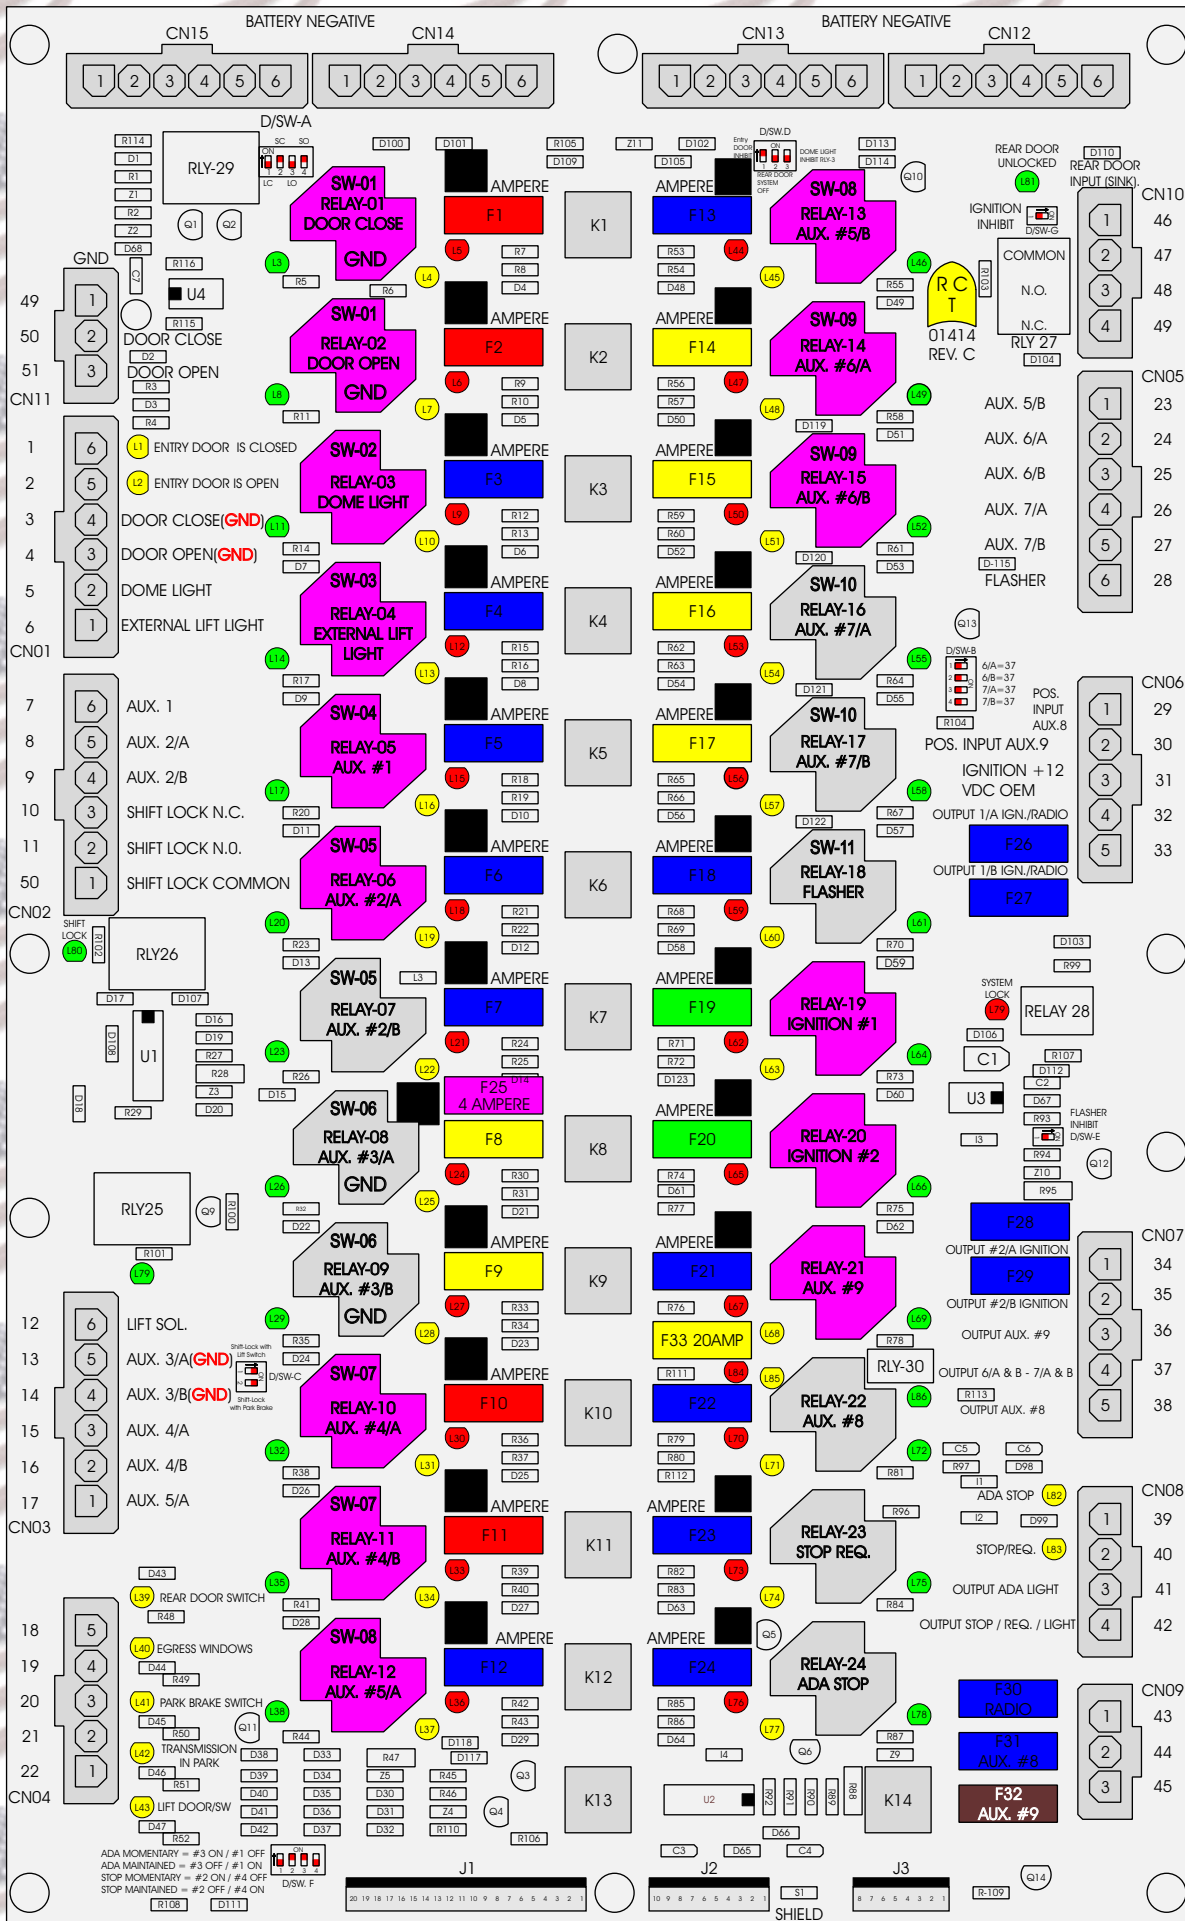

R. C. Ironics Incorporated

RCT-01414-00068

4 AMPERE

10 AMPERE

15 AMPERE

20 AMPERE

25 AMPERE

30 AMPERE

Comes With System