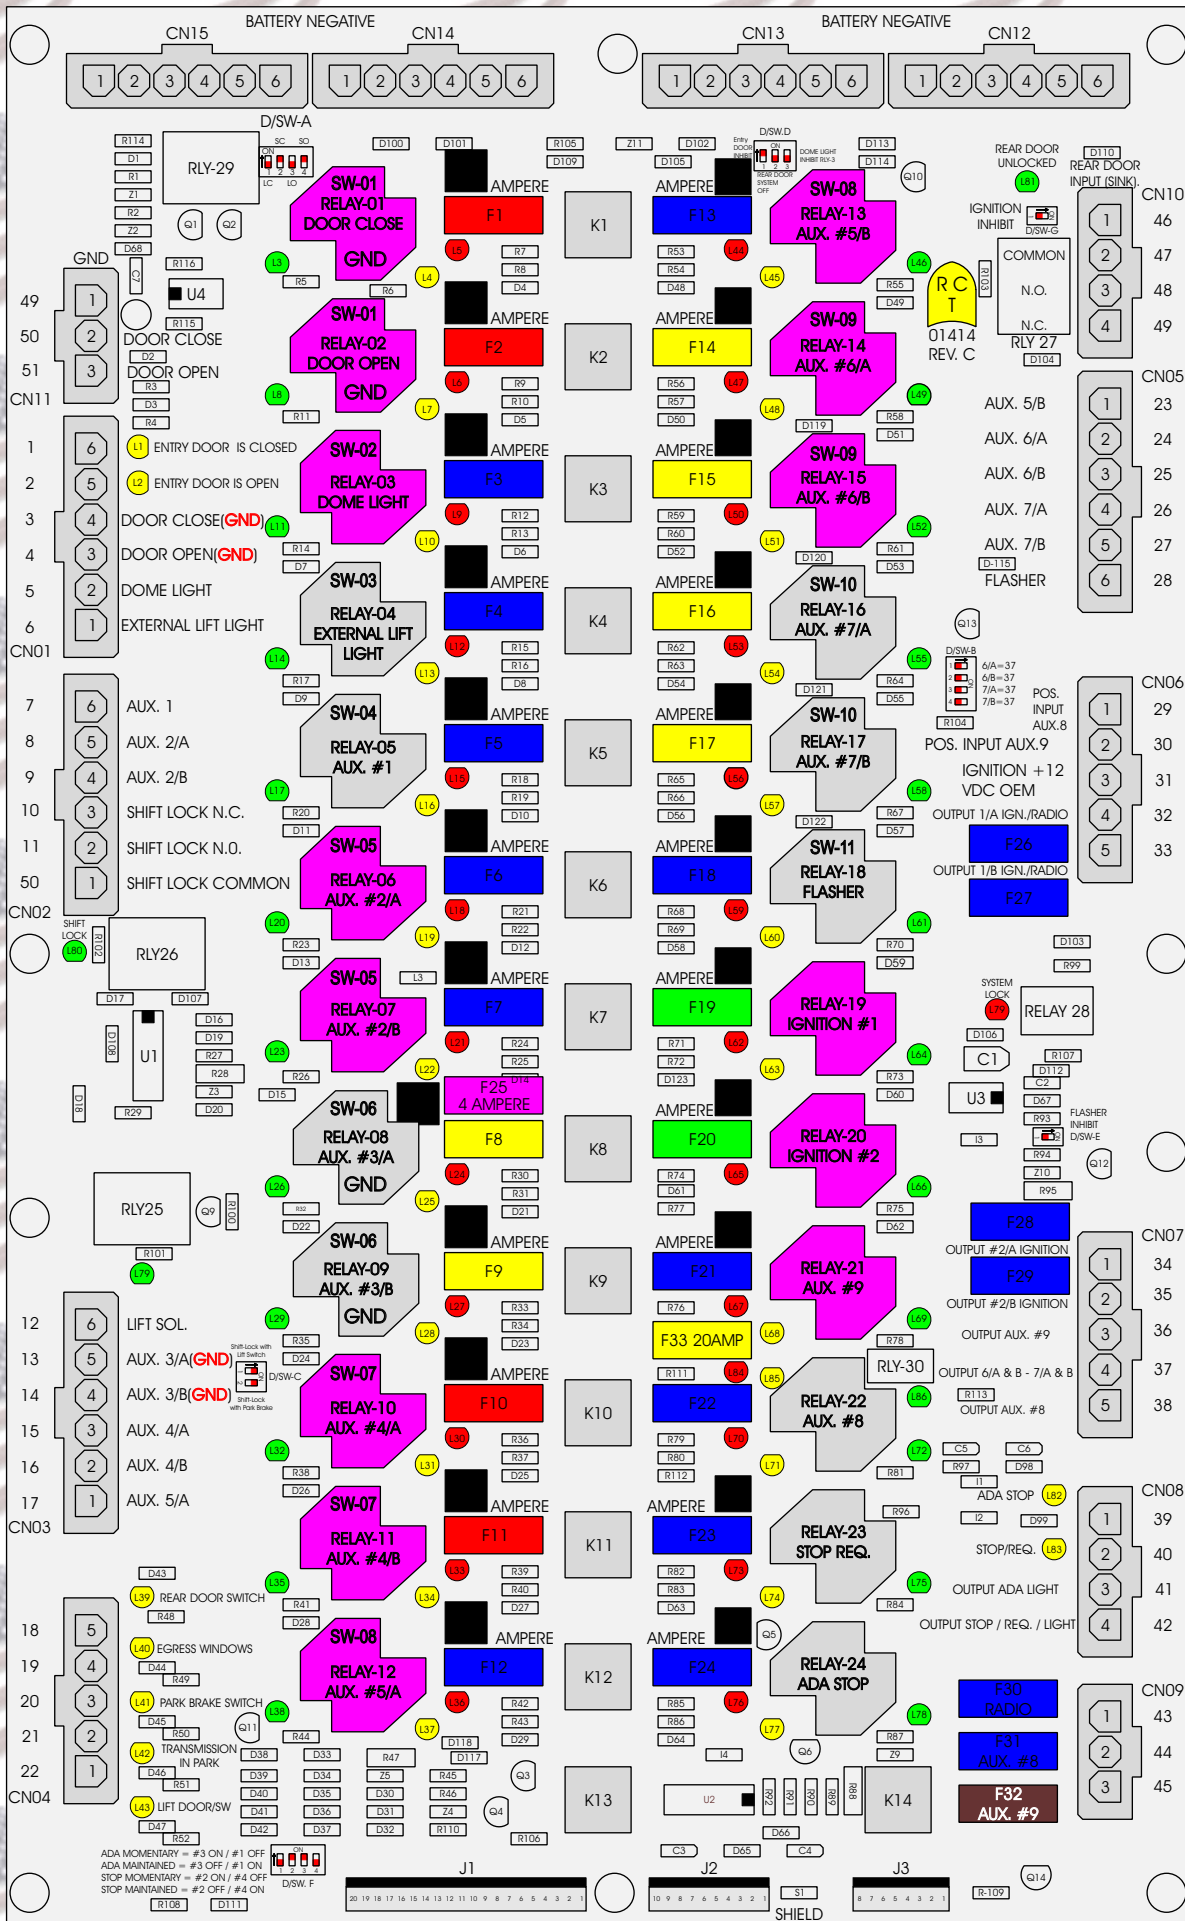

R. C. Ironics Incorporated

RCT-01414-00069

4 AMPERE

10 AMPERE

15 AMPERE

20 AMPERE

25 AMPERE

30 AMPERE

Comes With System