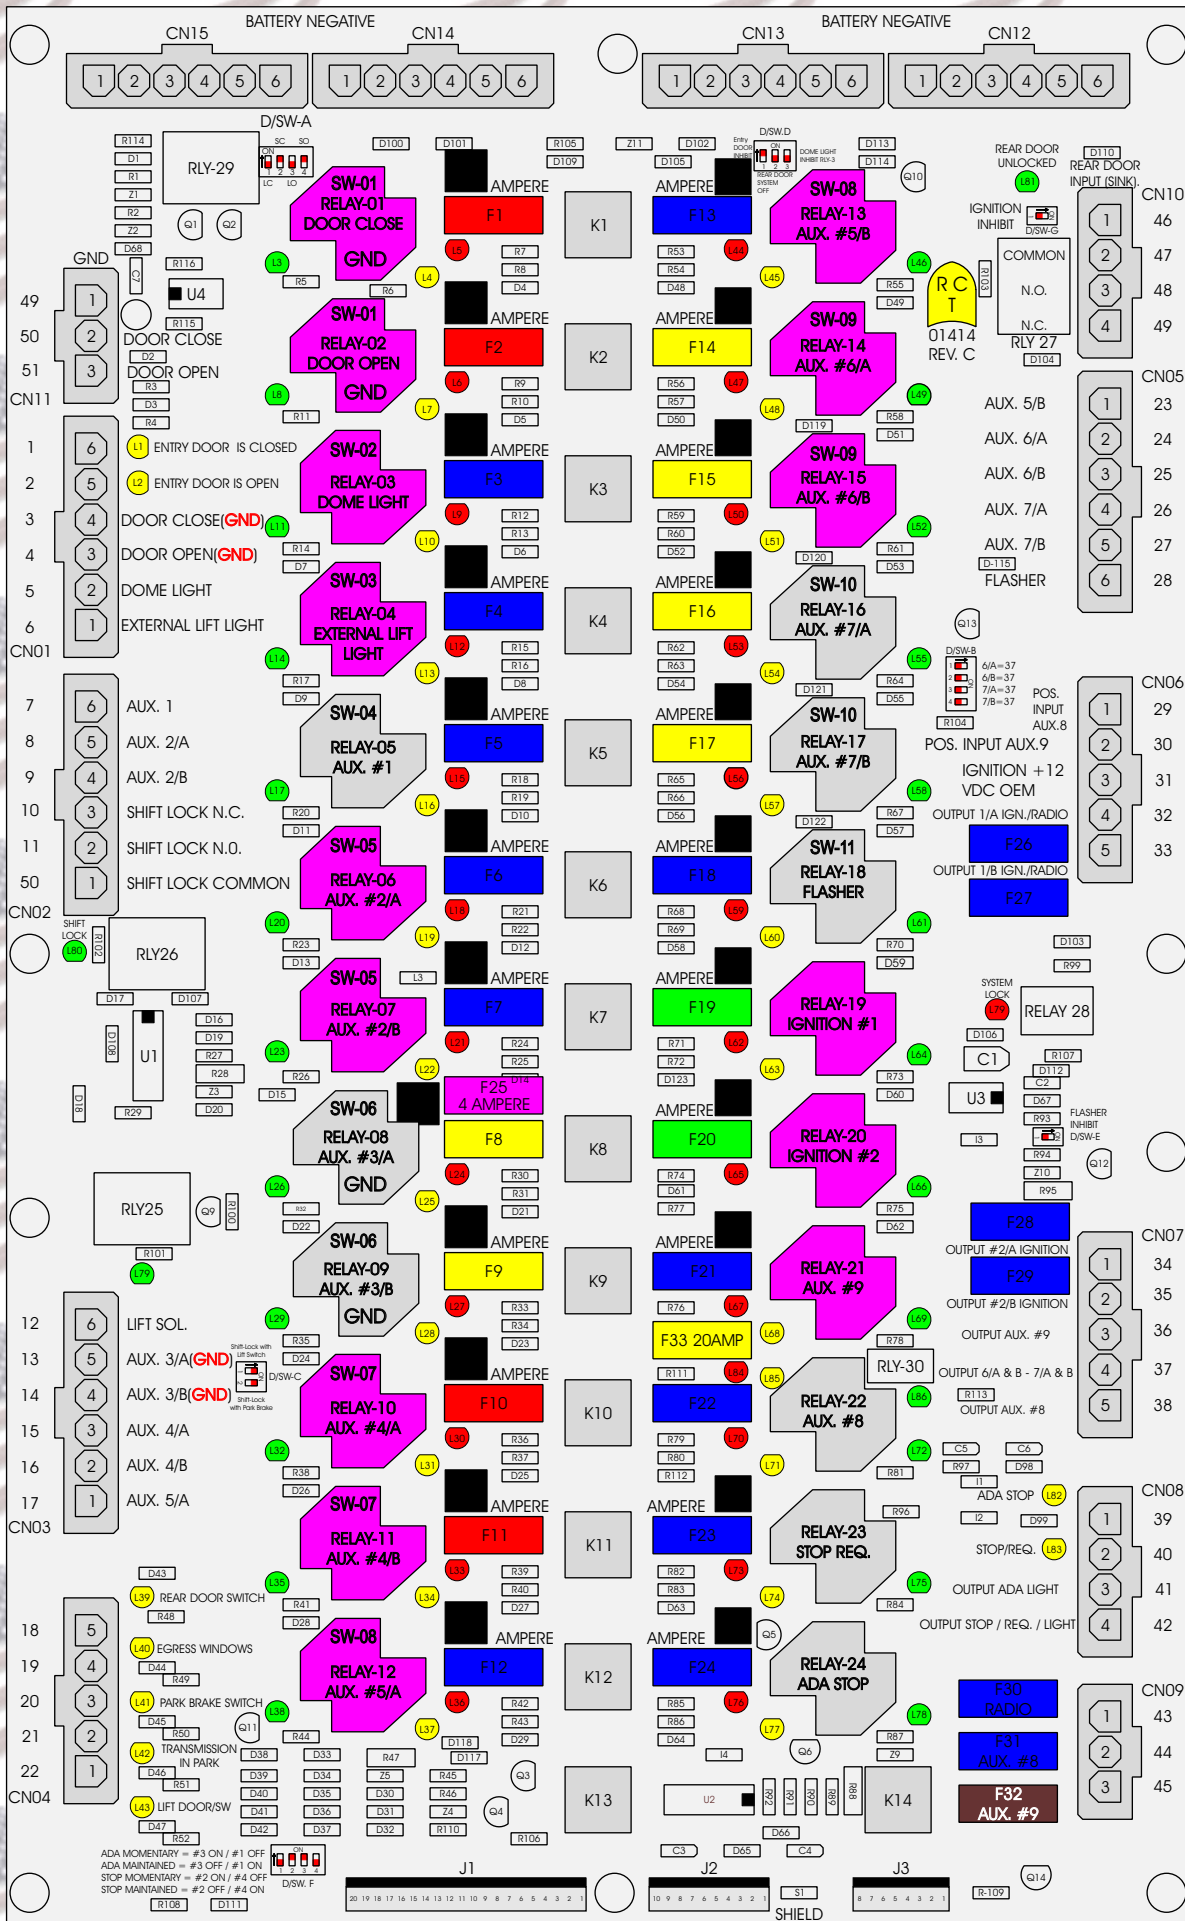

R. C. Ironics Incorporated

RCT-01414-00070

4 AMPERE

10 AMPERE

15 AMPERE

20 AMPERE

25 AMPERE

30 AMPERE

Comes With System