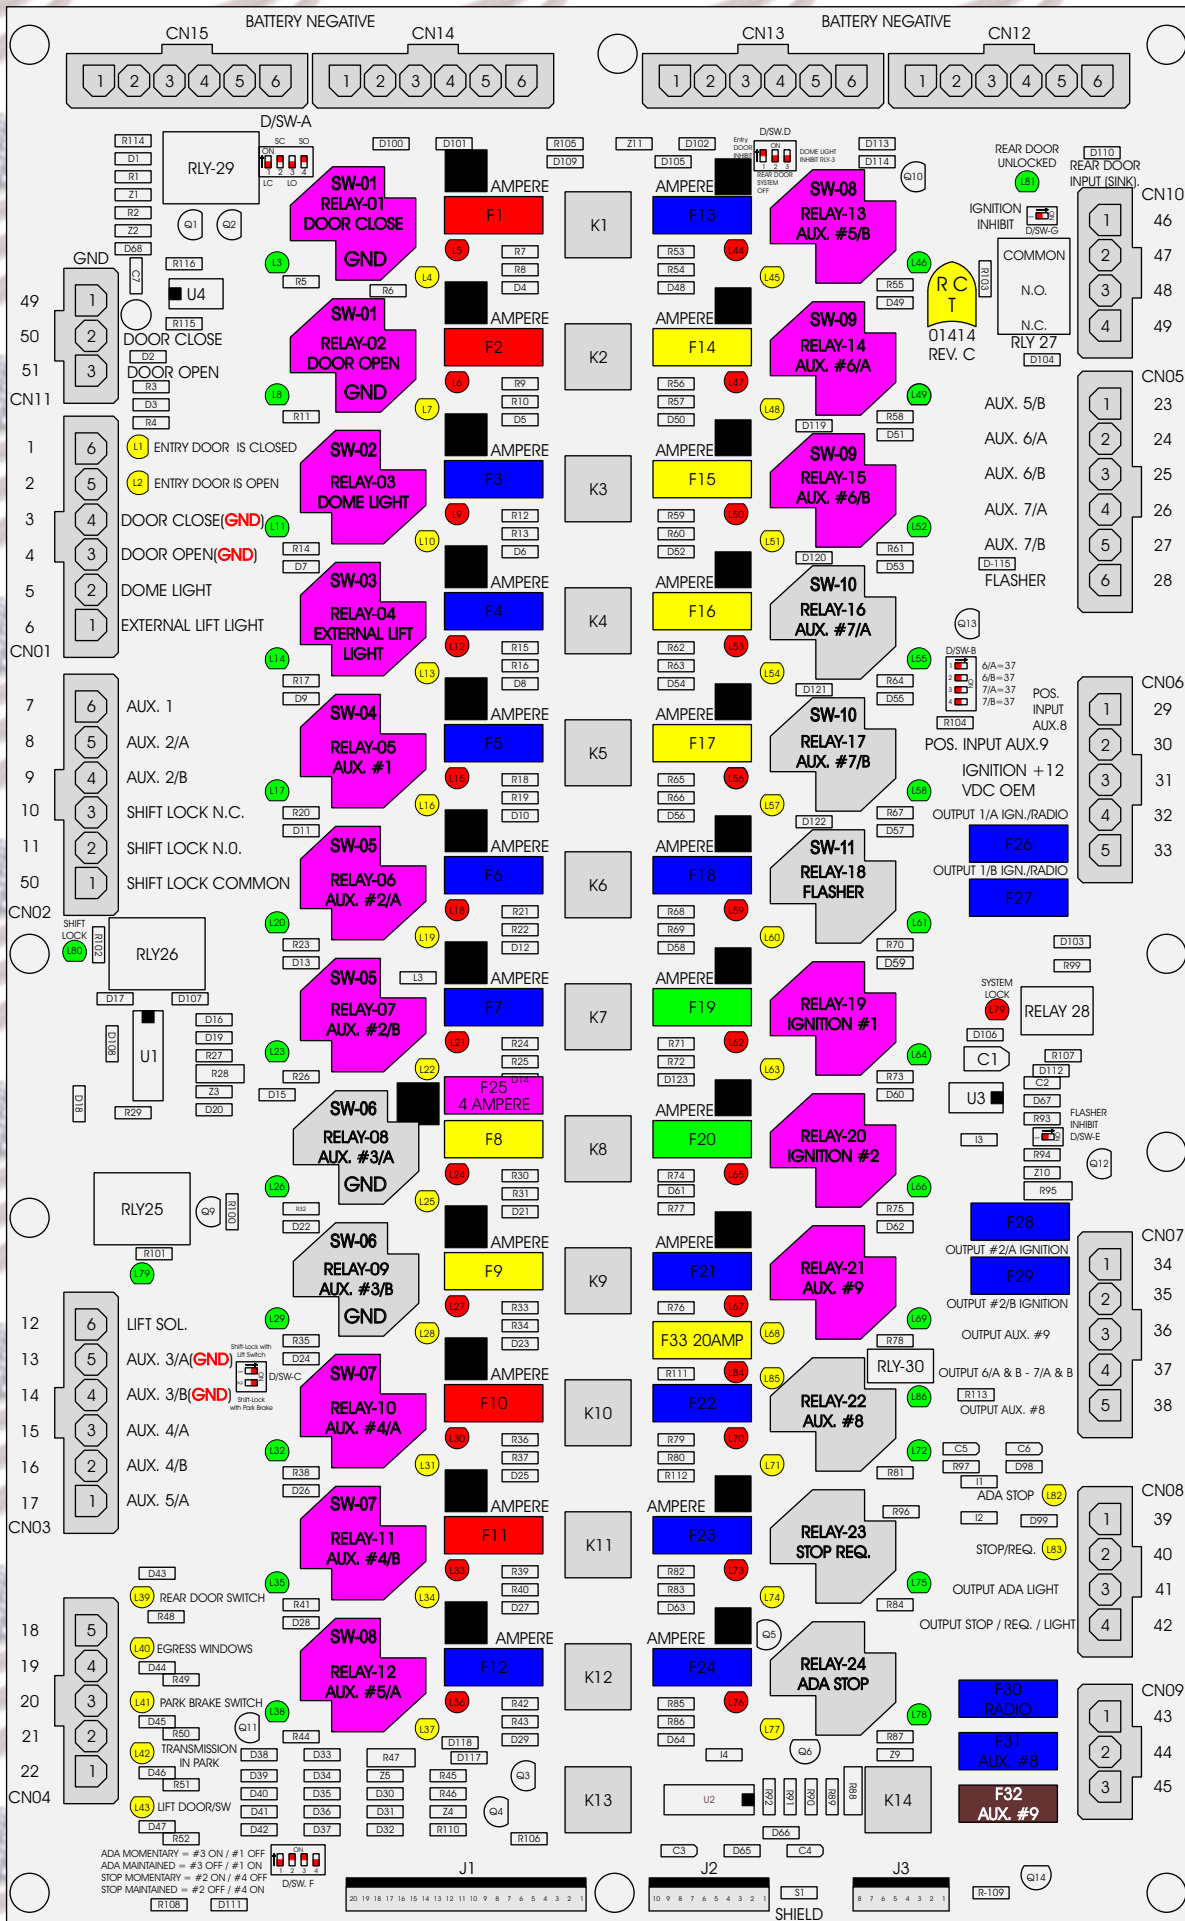

R. C. Tronics Incorporated

RCT-01414-00071

4 AMPERE

10 AMPERE

15 AMPERE

20 AMPERE

25 AMPERE

30 AMPERE

Comes With System