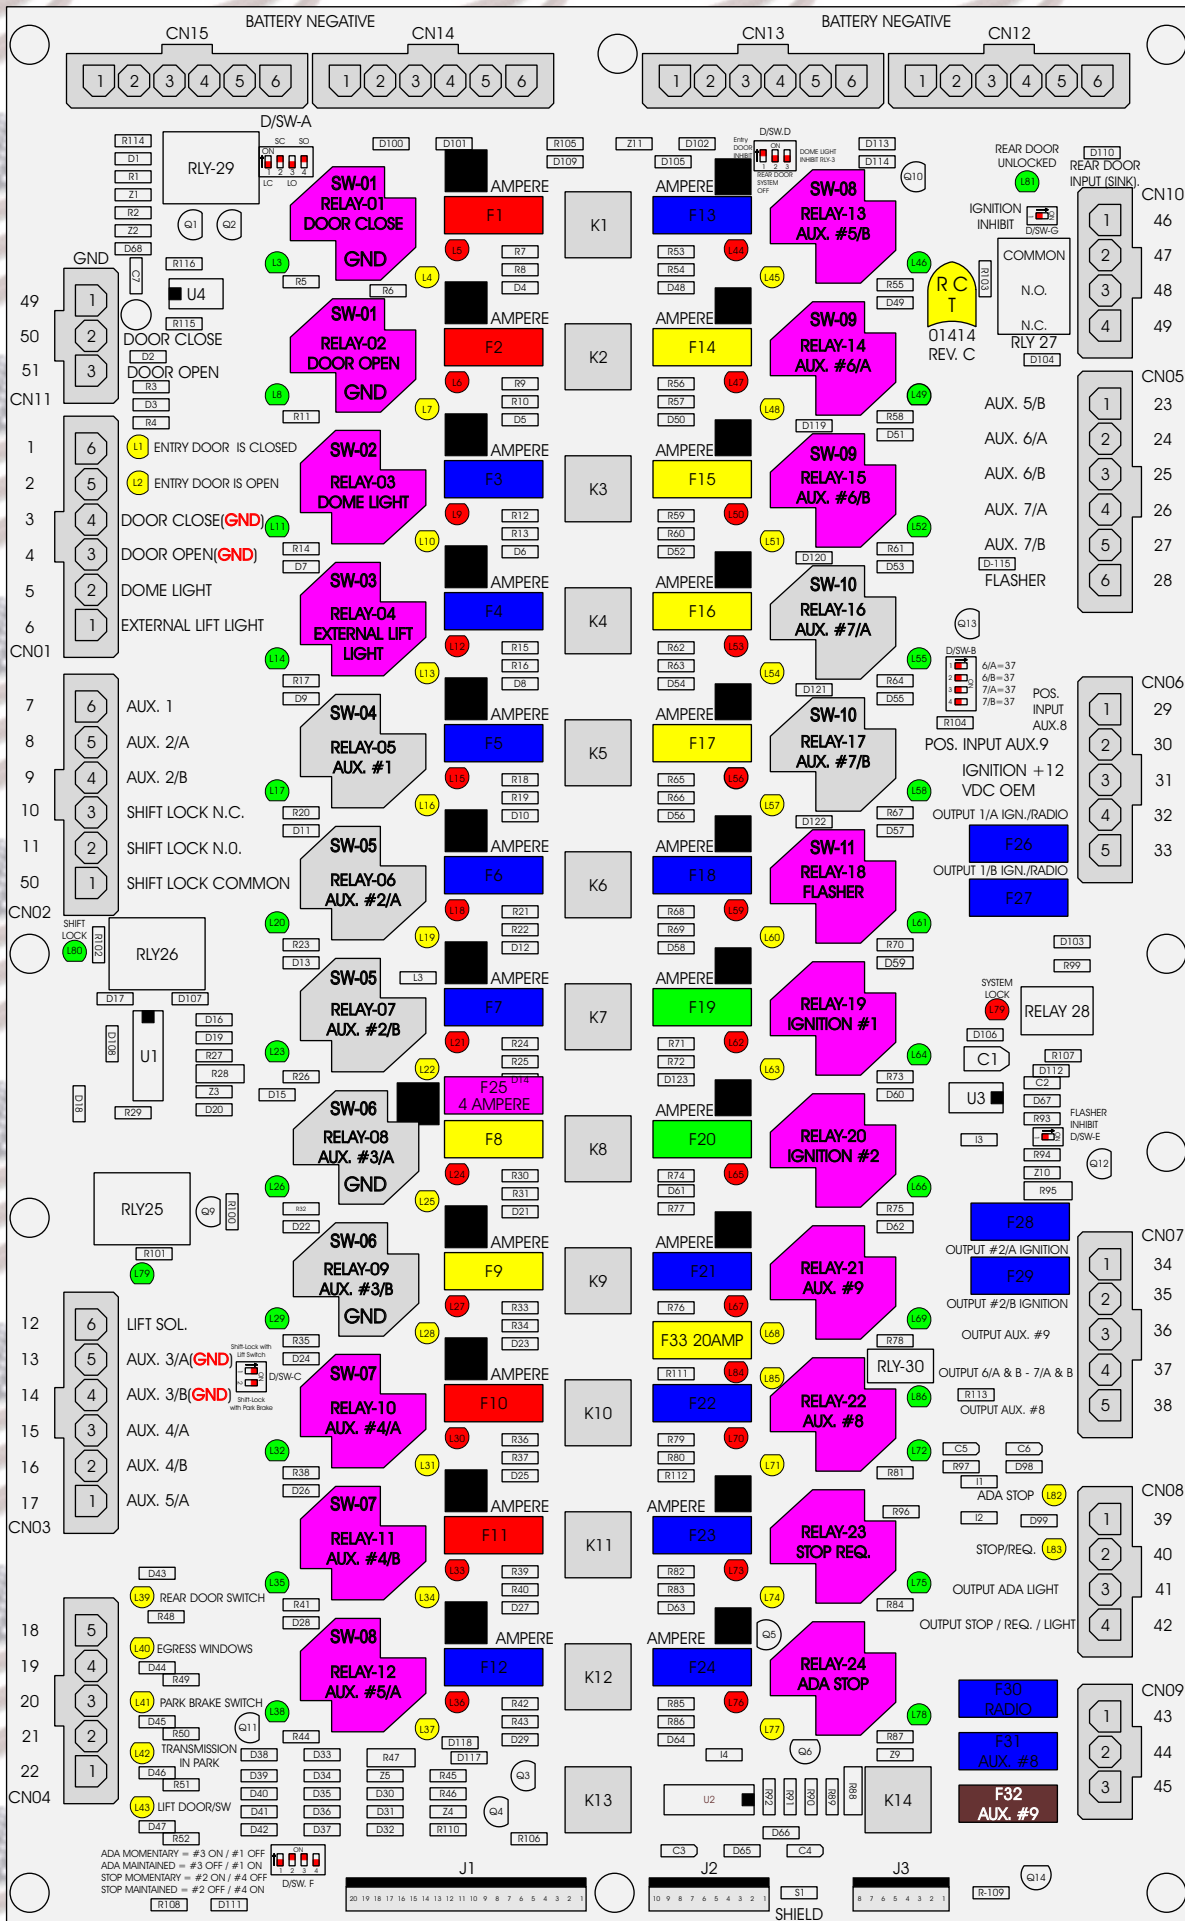

R. C. Ironics Incorporated

RCT-01414-00072

4 AMPERE

10 AMPERE

15 AMPERE

20 AMPERE

25 AMPERE

30 AMPERE

Comes With System

20 19 18 17 16 15 14 13 12 11 10 9 8 7 6 5 4 3 2 1

10 9 8 7 6 5 4 3 2 1

SHIELD

8 7 6 5 4 3 2 1