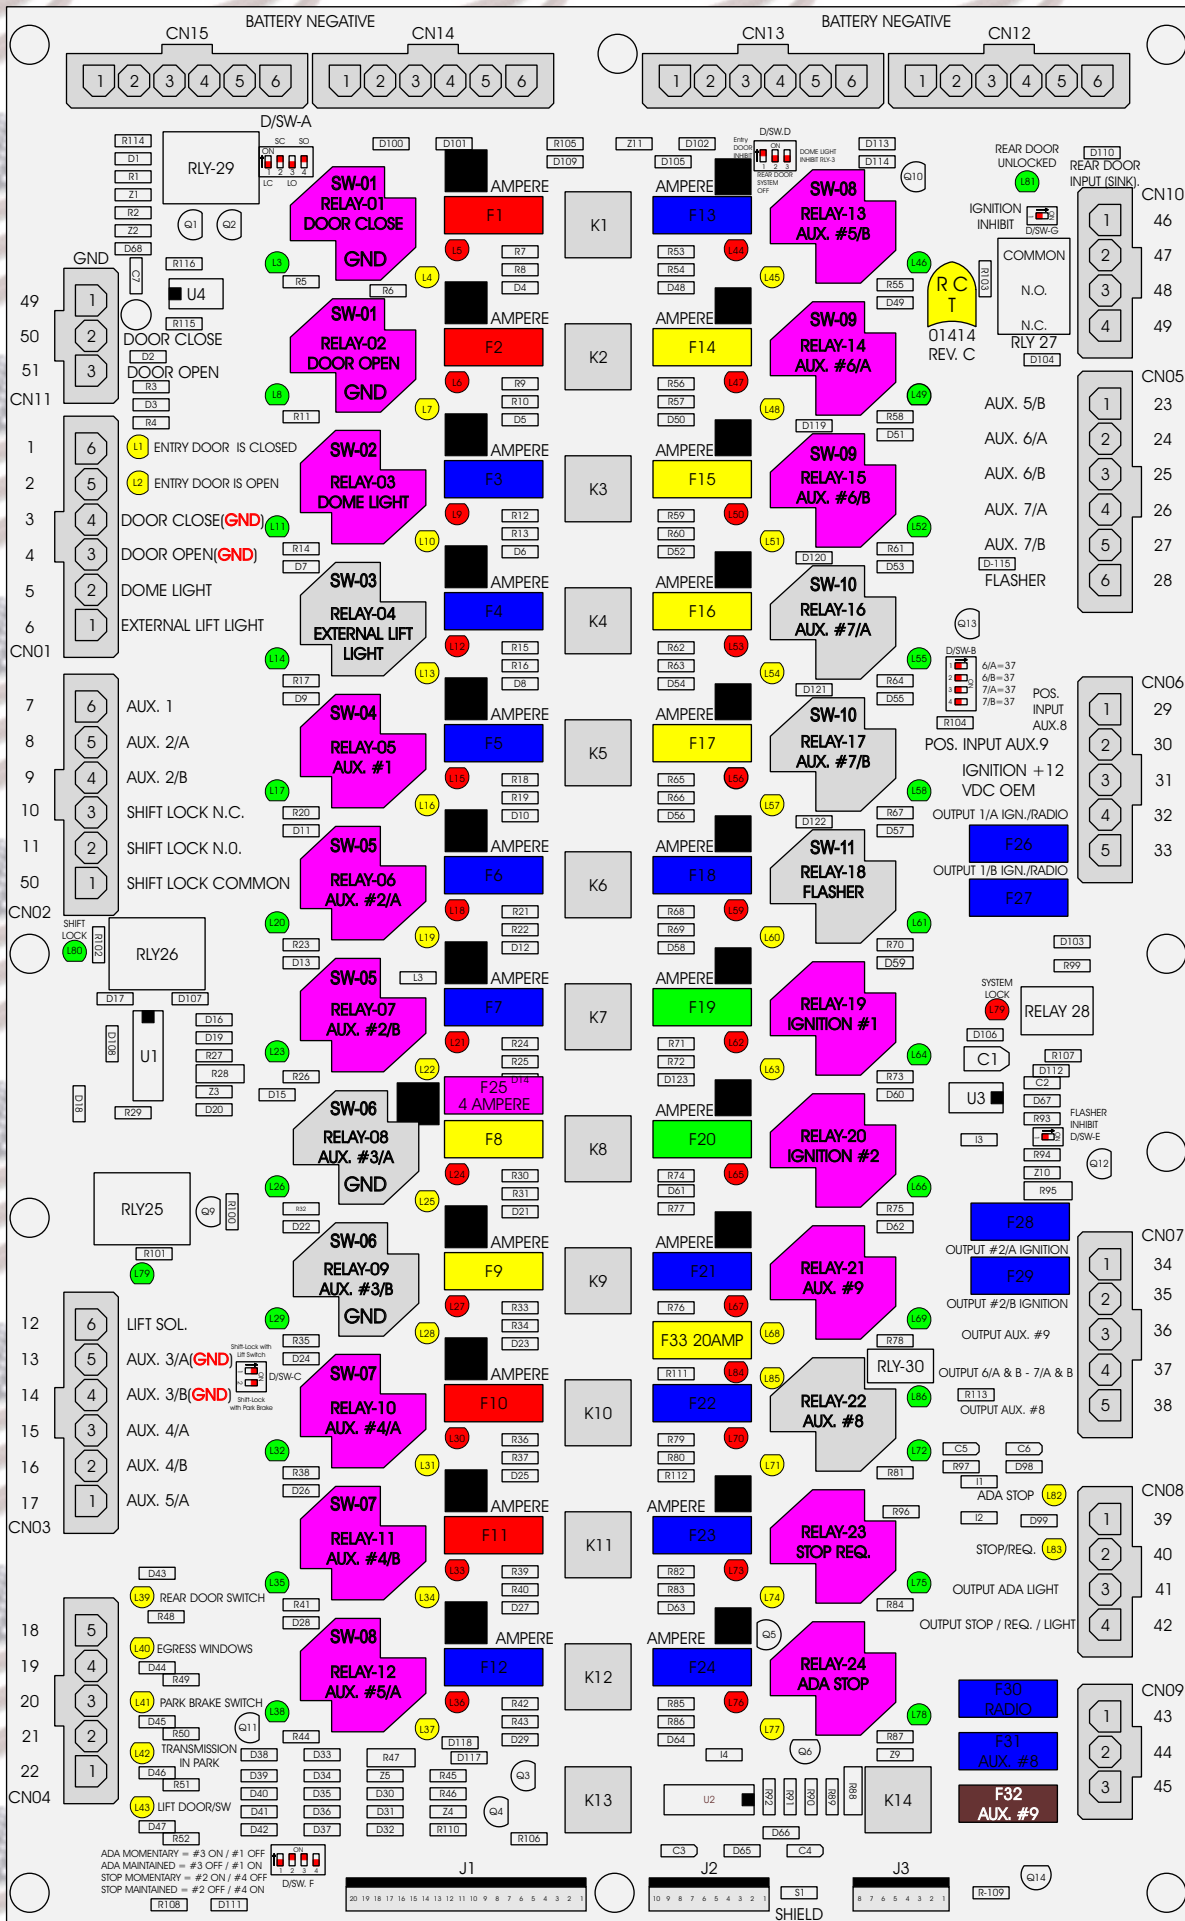

R. C. Ironics Incorporated

RCT-01414-00073

4 AMPERE

10 AMPERE

15 AMPERE

20 AMPERE

25 AMPERE

30 AMPERE

Comes With System

20 19 18 17 16 15 14 13 12 11 10 9 8 7 6 5 4 3 2 1

10 9 8 7 6 5 4 3 2 1

SHIELD

8 7 6 5 4 3 2 1