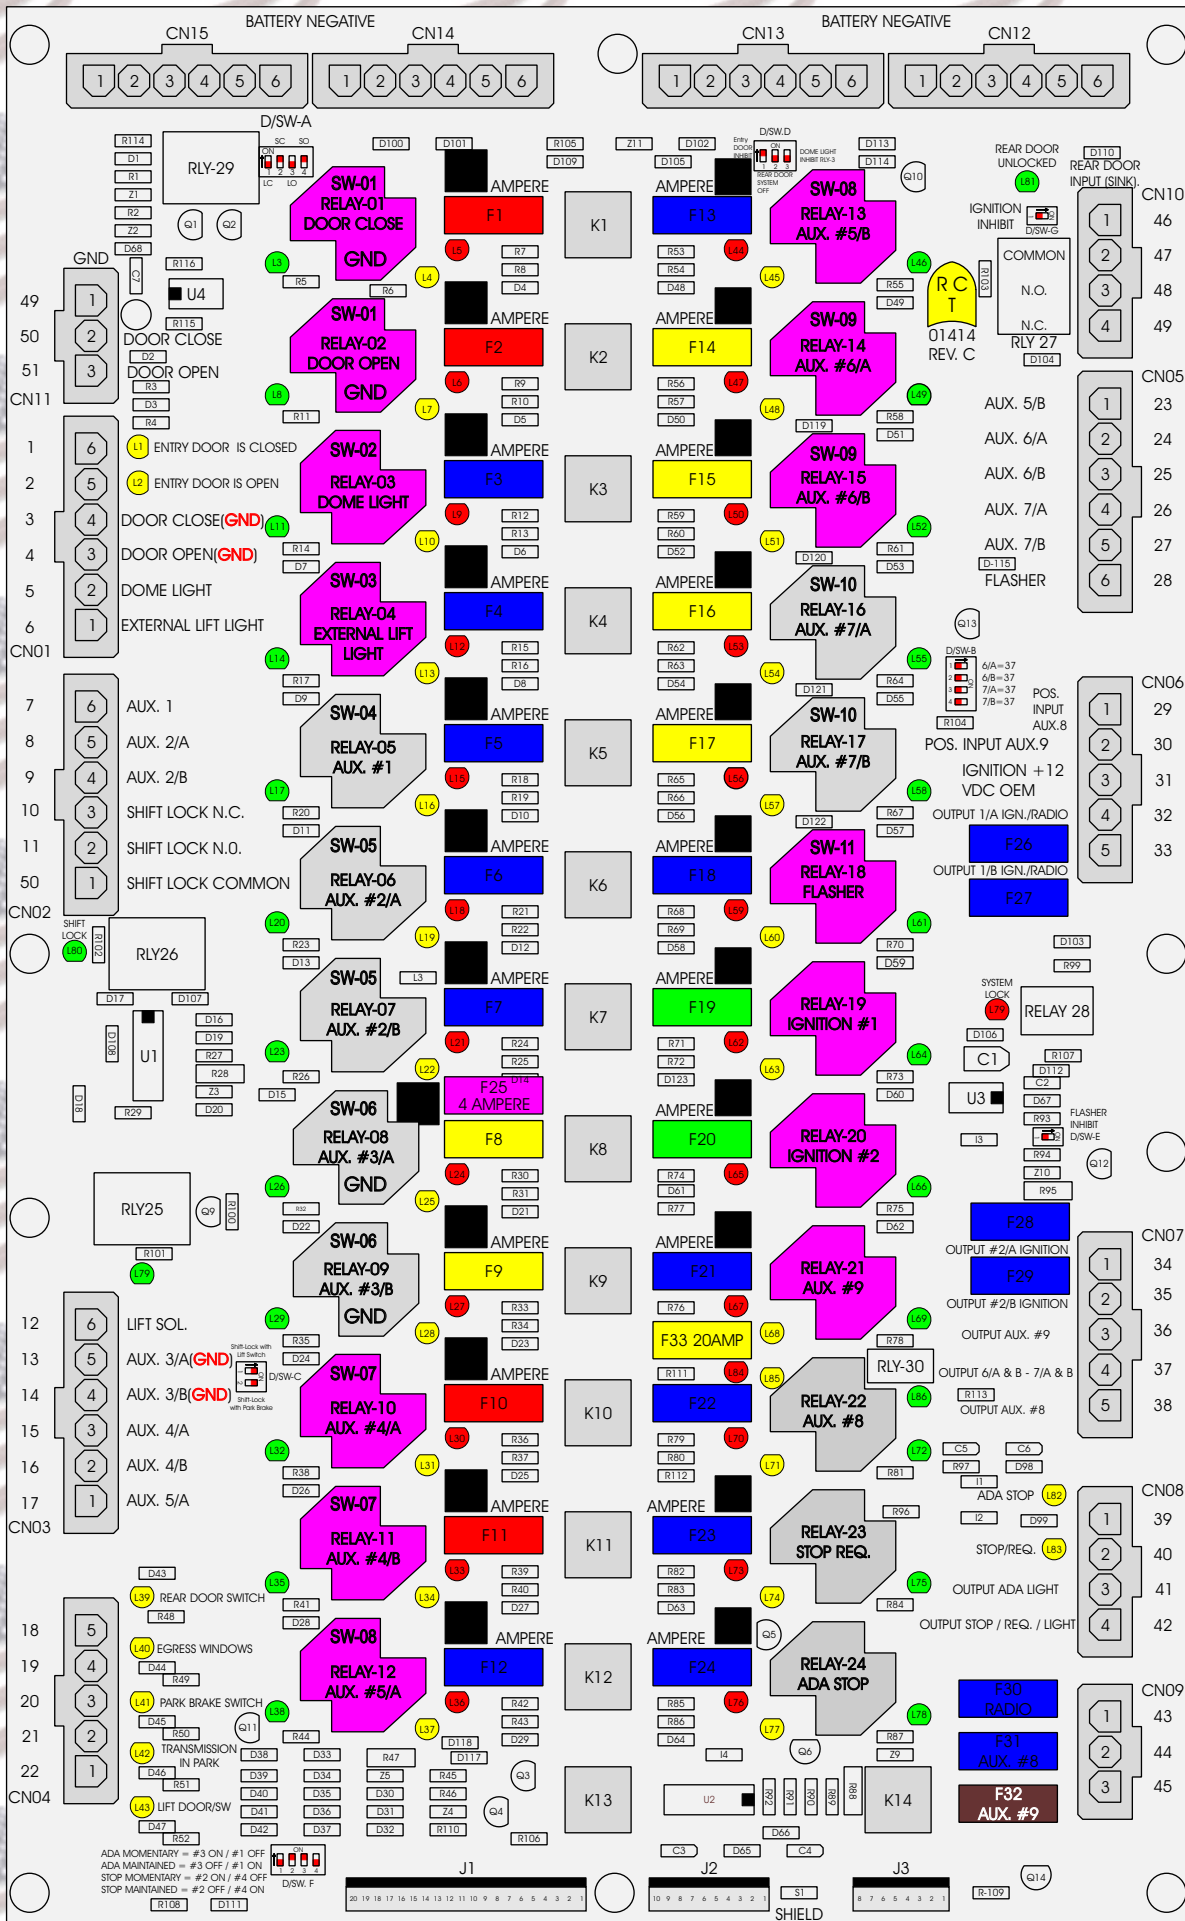

R. C. Ironics Incorporated

RCT-01414-00074

4 AMPERE

10 AMPERE

15 AMPERE

20 AMPERE

25 AMPERE

30 AMPERE

Comes With System

20 19 18 17 16 15 14 13 12 11 10 9 8 7 6 5 4 3 2 1

10 9 8 7 6 5 4 3 2 1

SHIELD

8 7 6 5 4 3 2 1