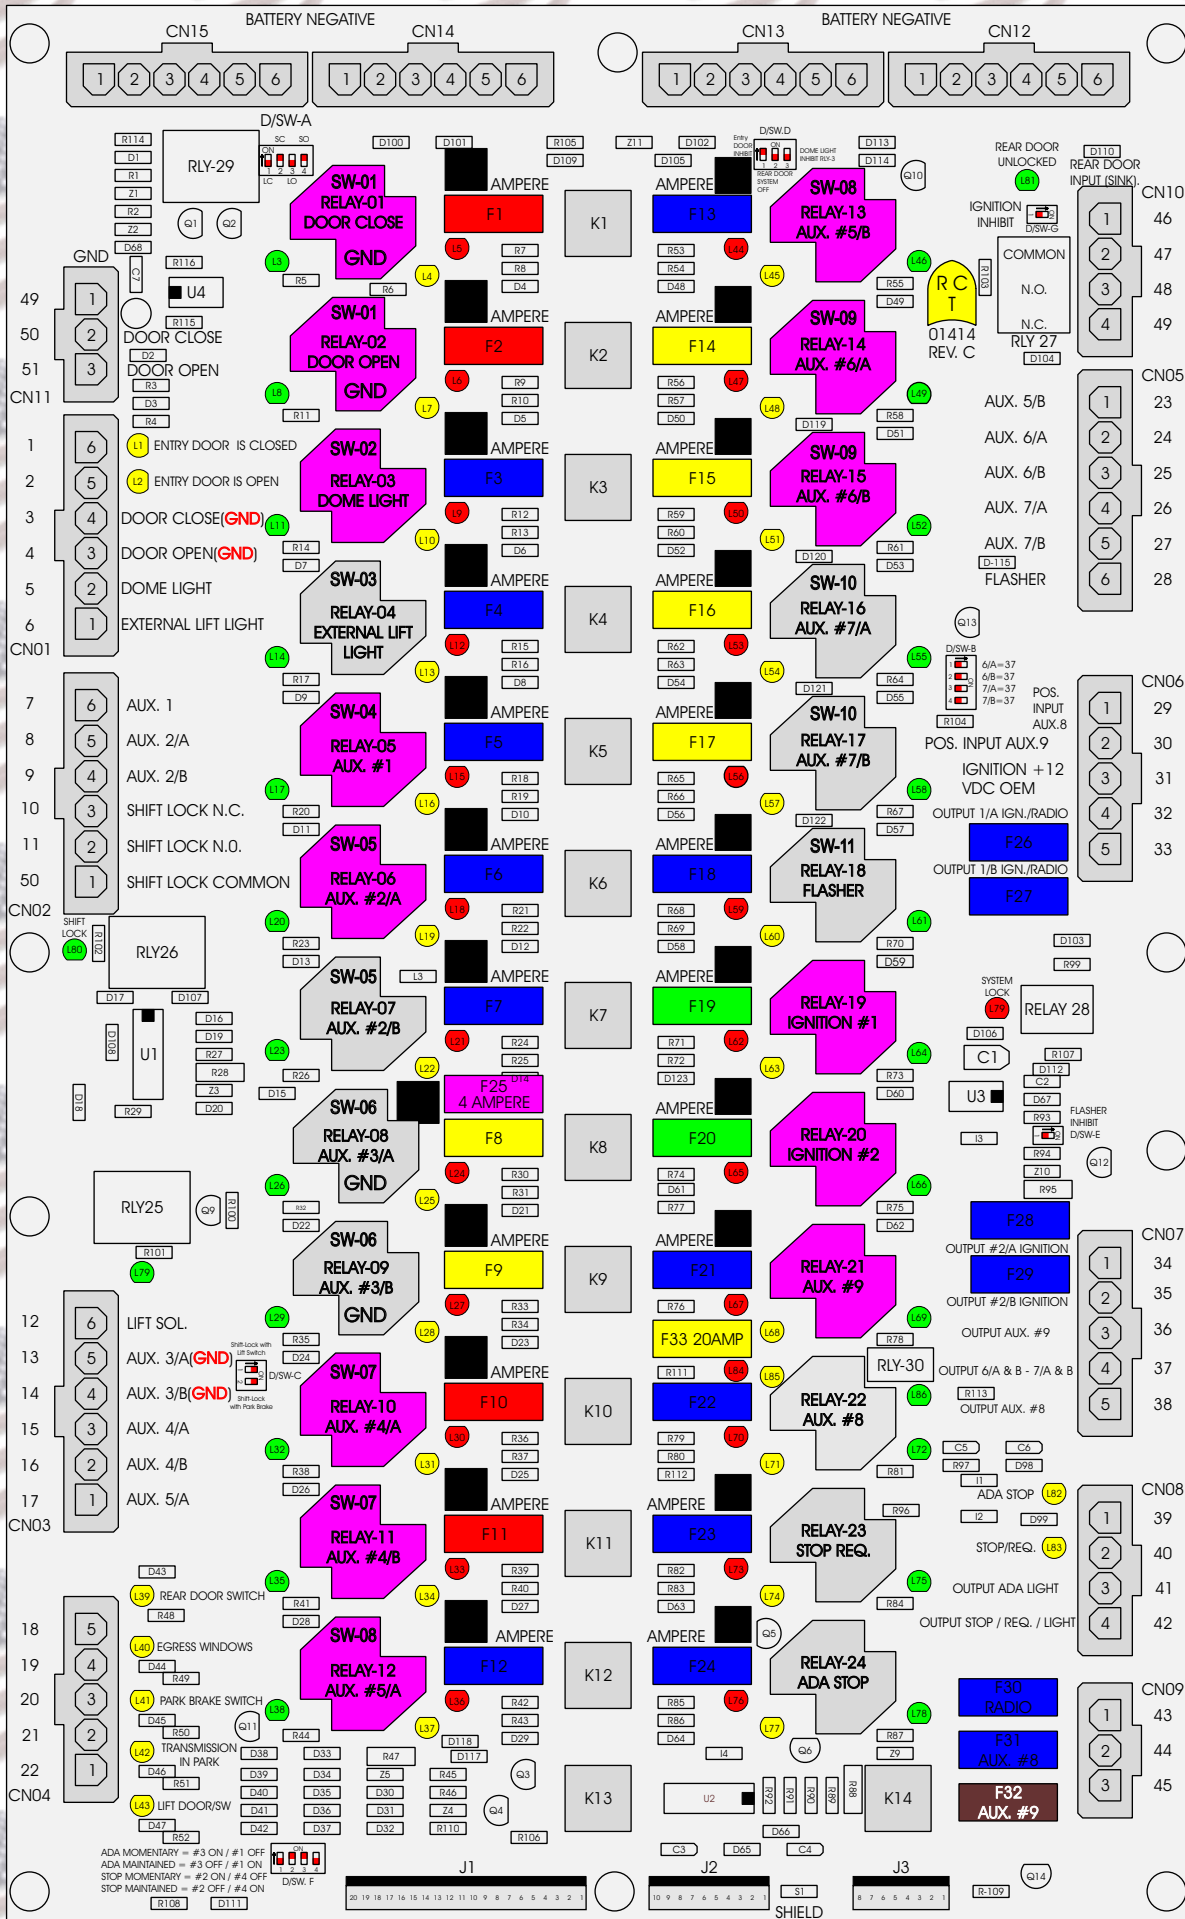

R. C. Tronics Incorporated

RCT-01414-00077