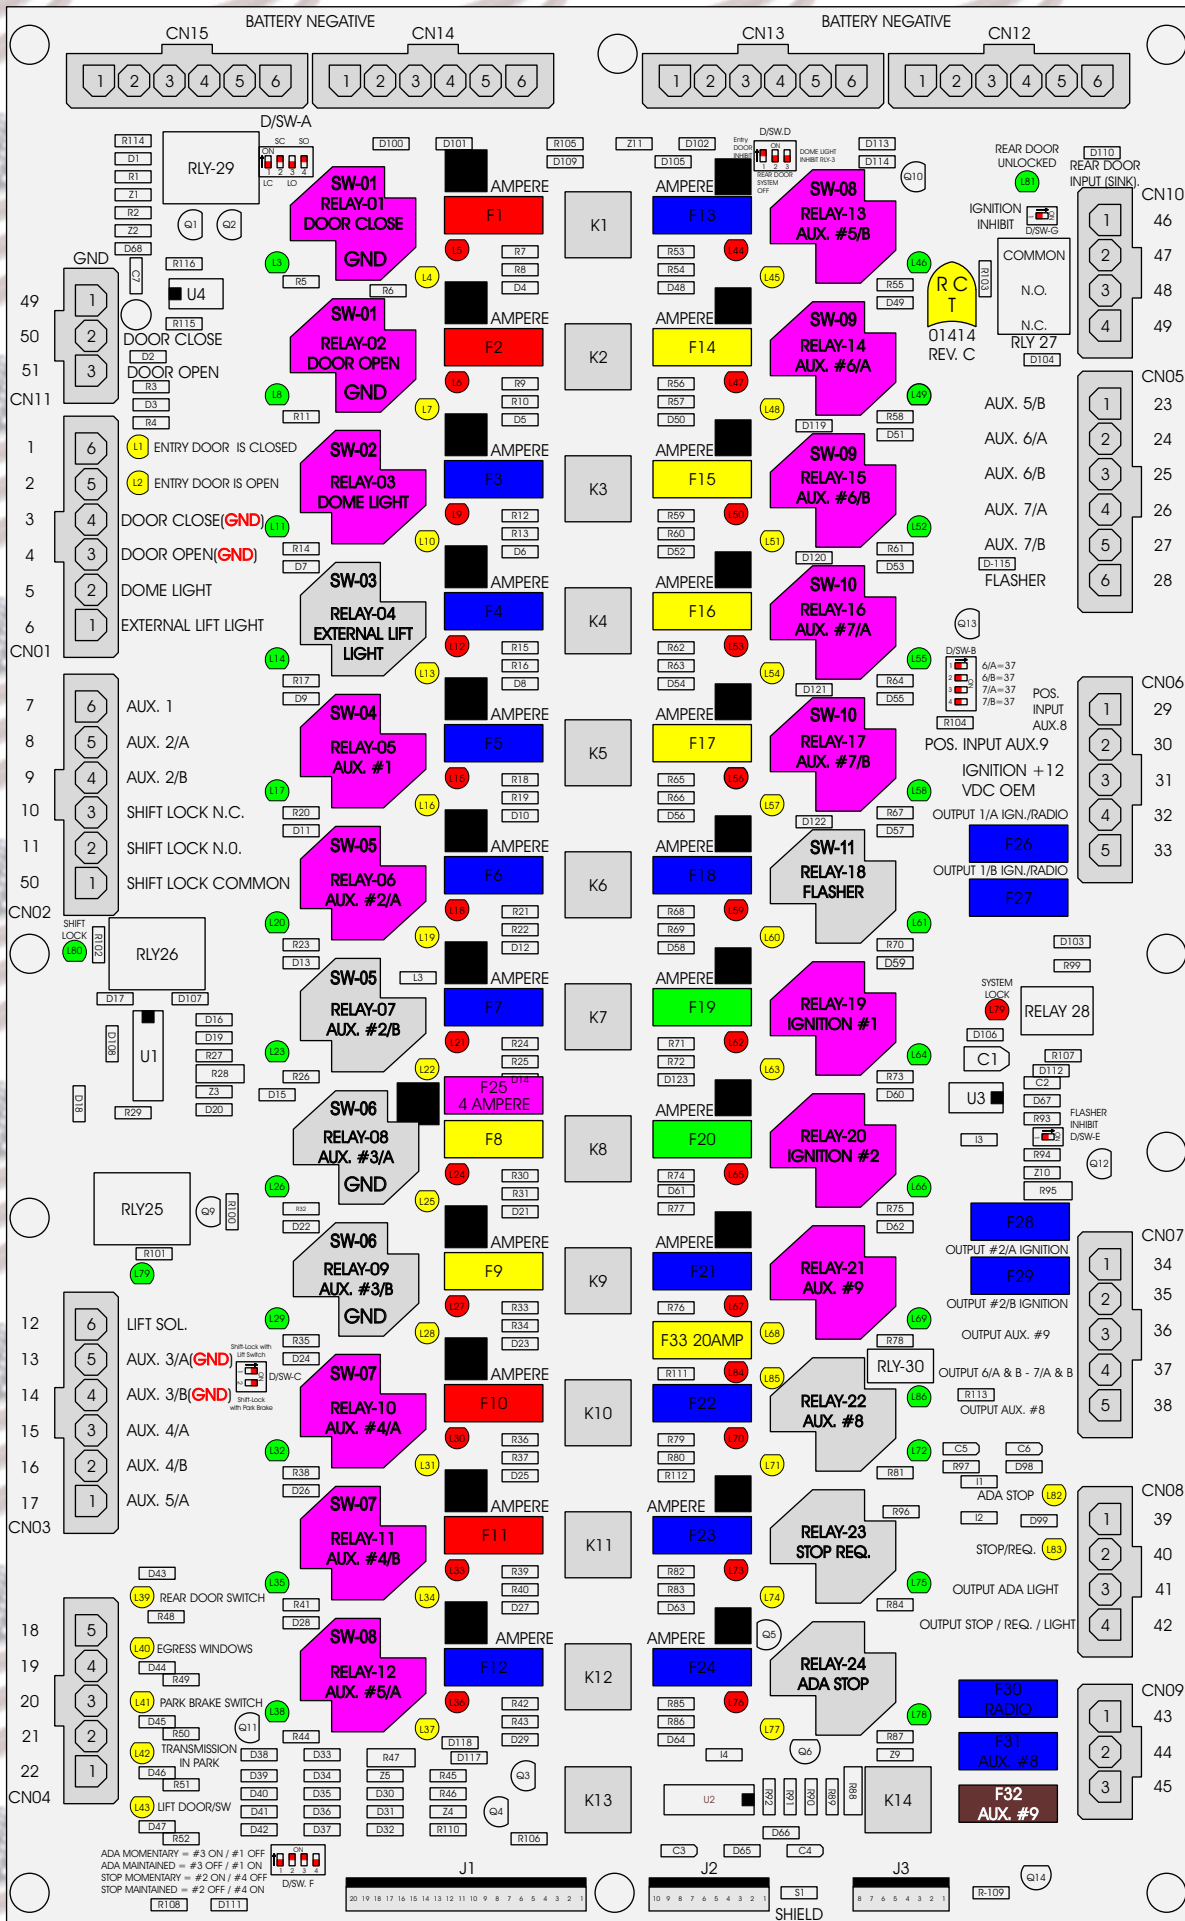

R. C. Ironics Incorporated

RCT-01414-00078

20 19 18 17 16 15 14 13 12 11 10 9 8 7 6 5 4 3 2 1

10 9 8 7 6 5 4 3 2 1

8 7 6 5 4 3 2 1

SHIELD