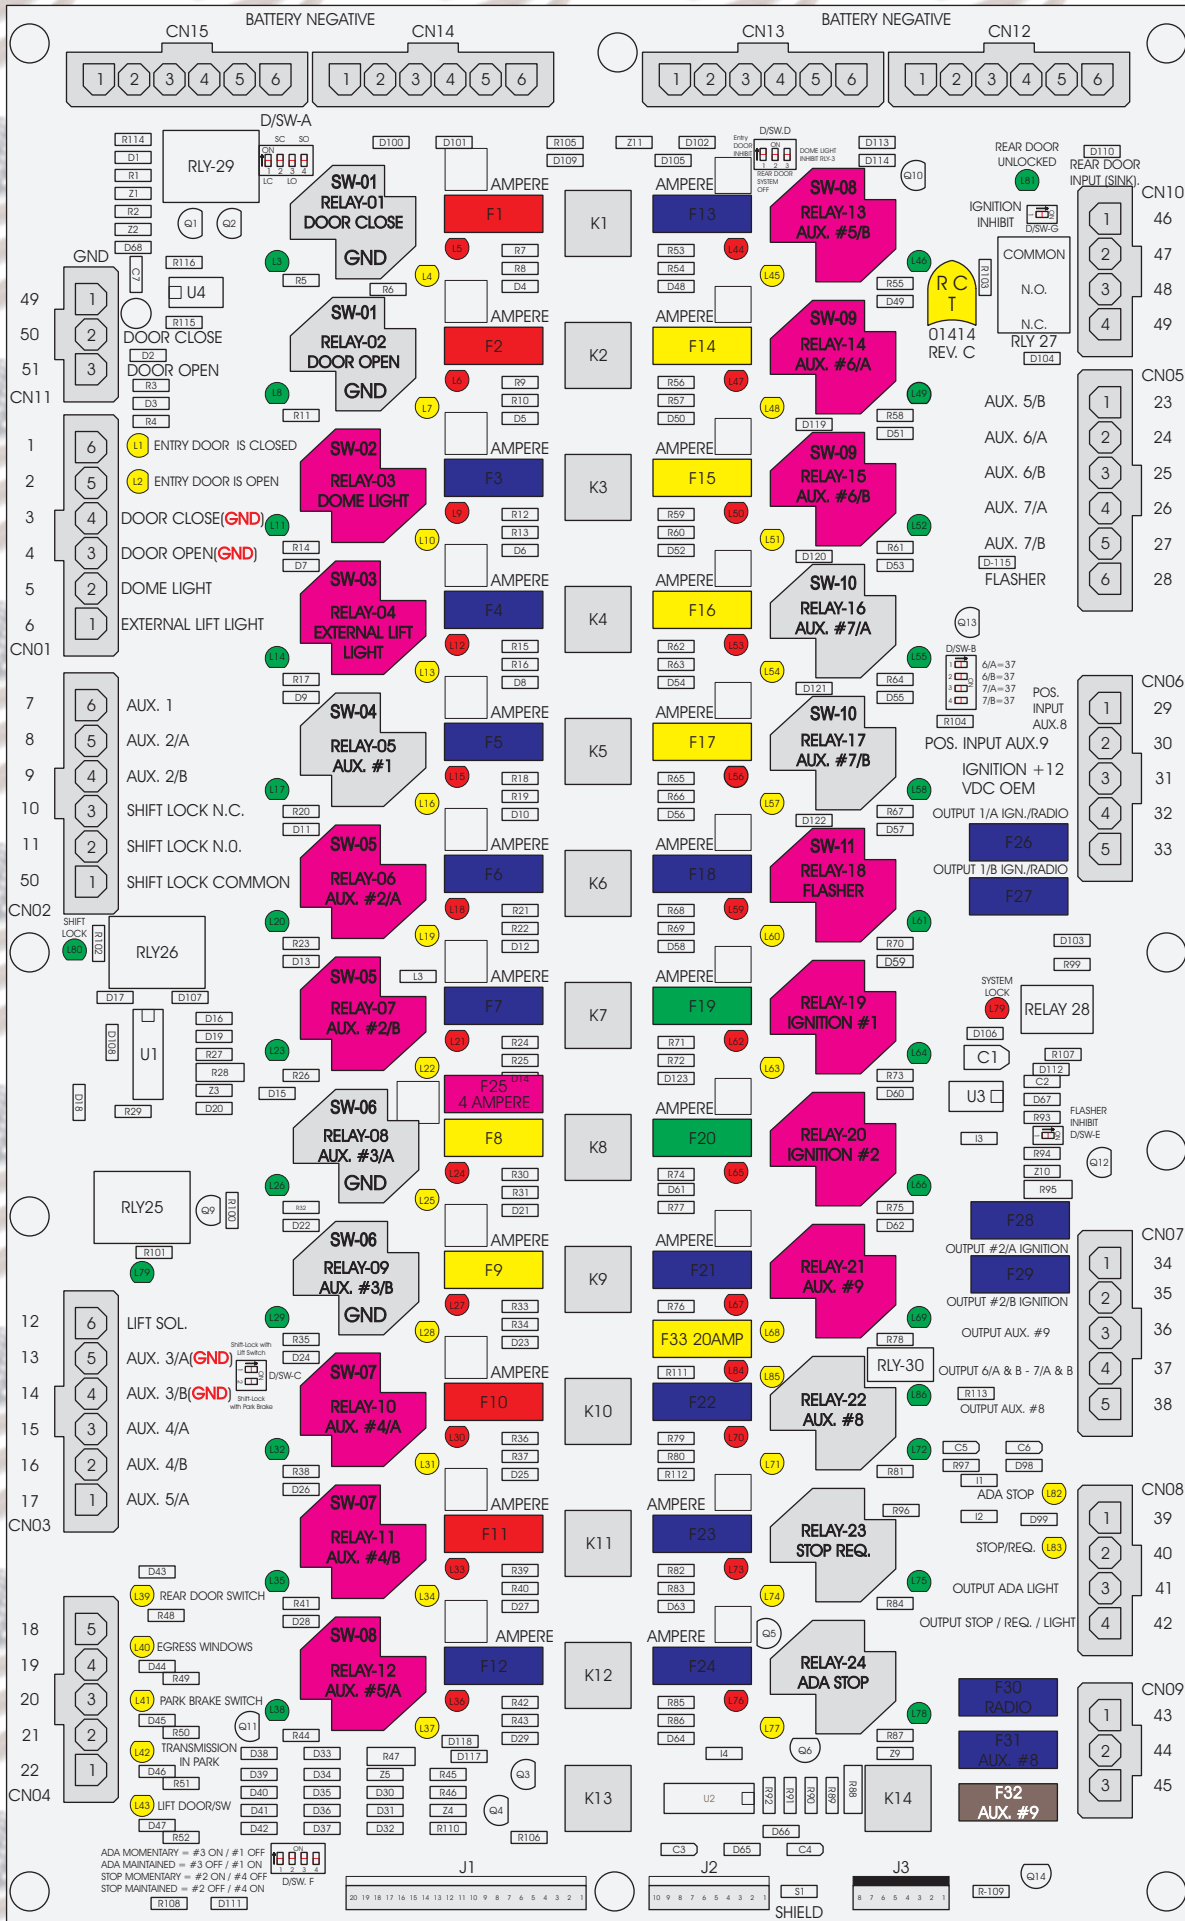

R. C. Tronics Incorporated

RCT-01414-00175

4 AMPERE

10 AMPERE

15 AMPERE

20 AMPERE

25 AMPERE

30 AMPERE

Comes With System

ADA MOMENTARY = #3 ON / #1 OFF
 ADA MAINTAINED = #3 OFF / #1 ON
 STOP MOMENTARY = #2 ON / #4 OFF
 STOP MAINTAINED = #2 OFF / #4 ON