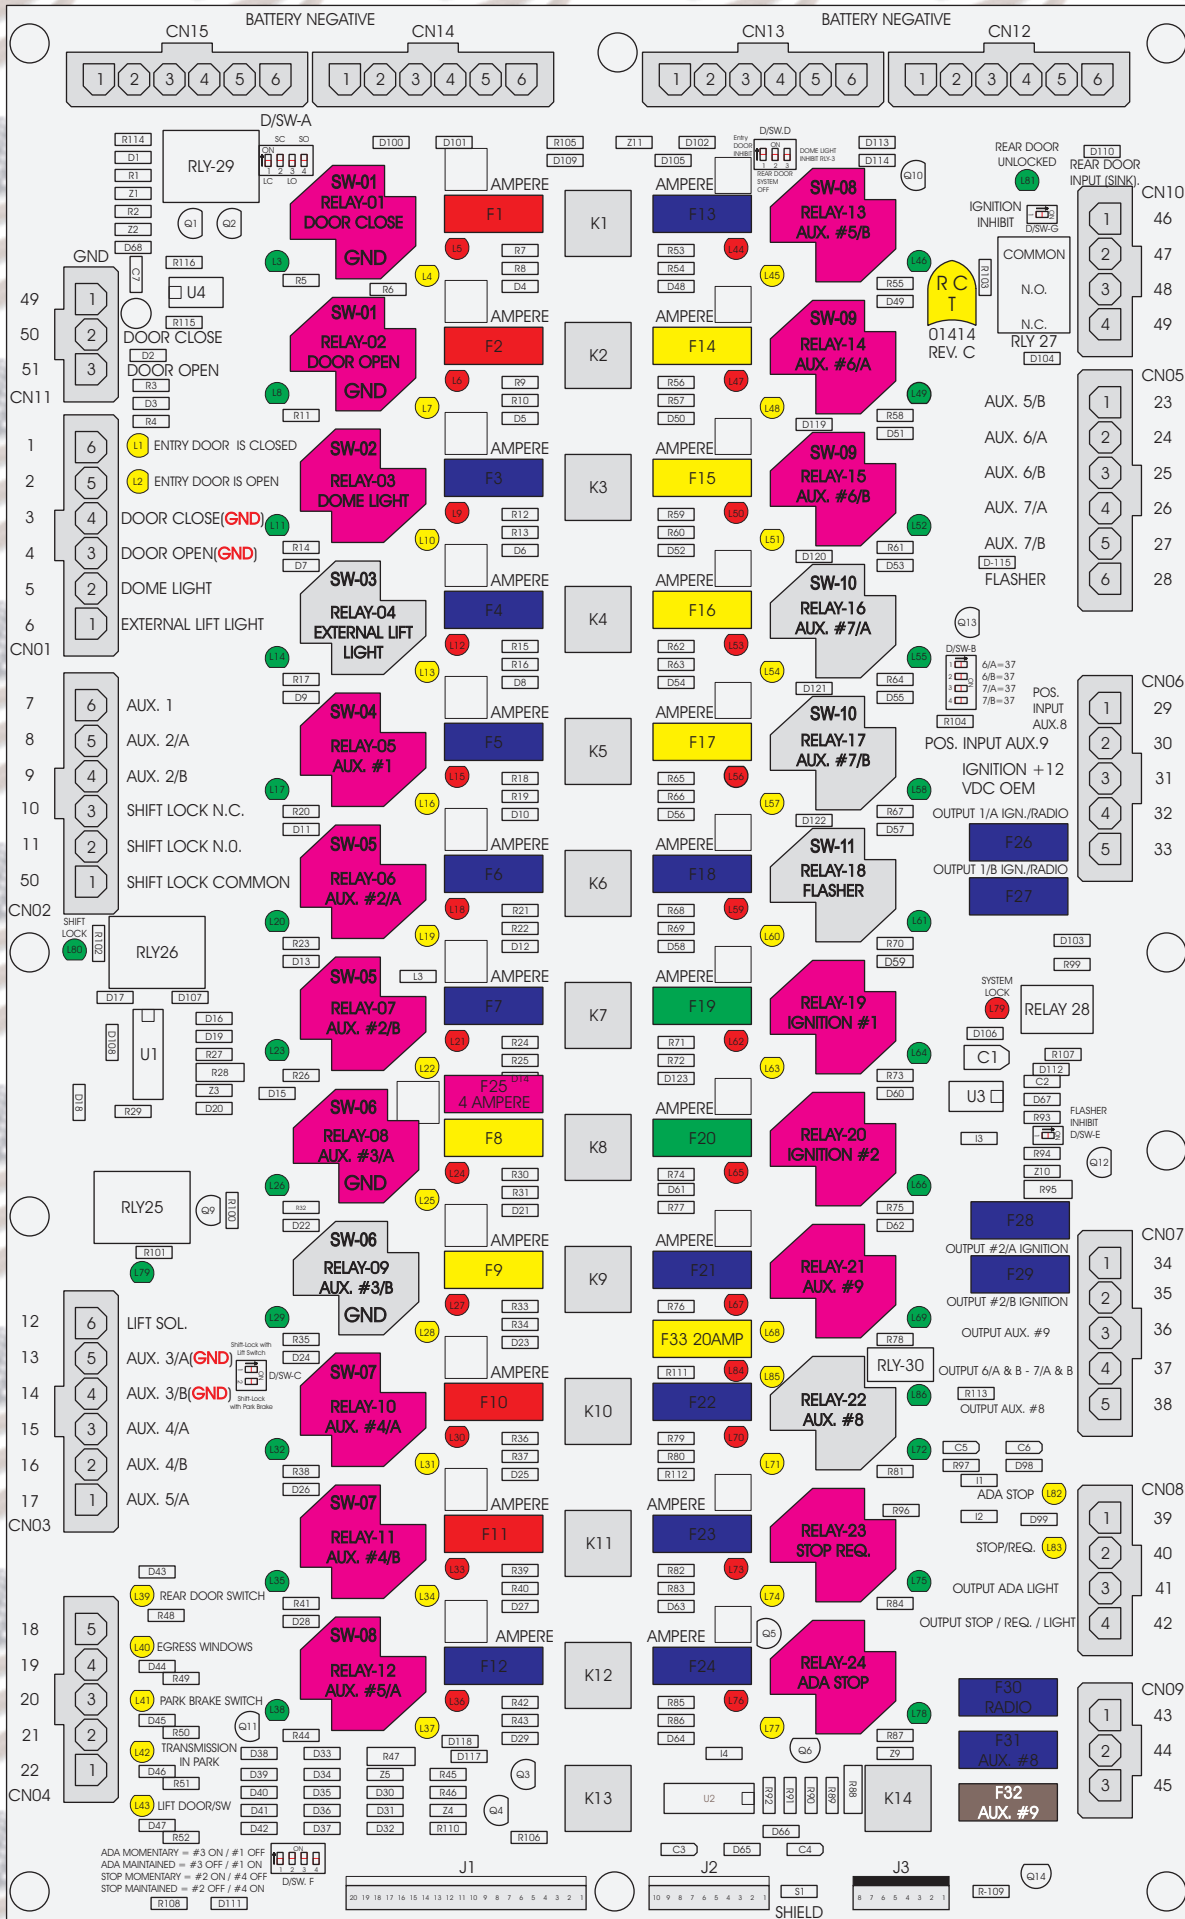

R. C. Tronics Incorporated

RCT-01414-00176

4 AMPERE

10 AMPERE

15 AMPERE

20 AMPERE

25 AMPERE

30 AMPERE

Comes With System

ADA MOMENTARY = #3 ON / #1 OFF
 ADA MAINTAINED = #3 OFF / #1 ON
 STOP MOMENTARY = #2 ON / #4 OFF
 STOP MAINTAINED = #2 OFF / #4 ON