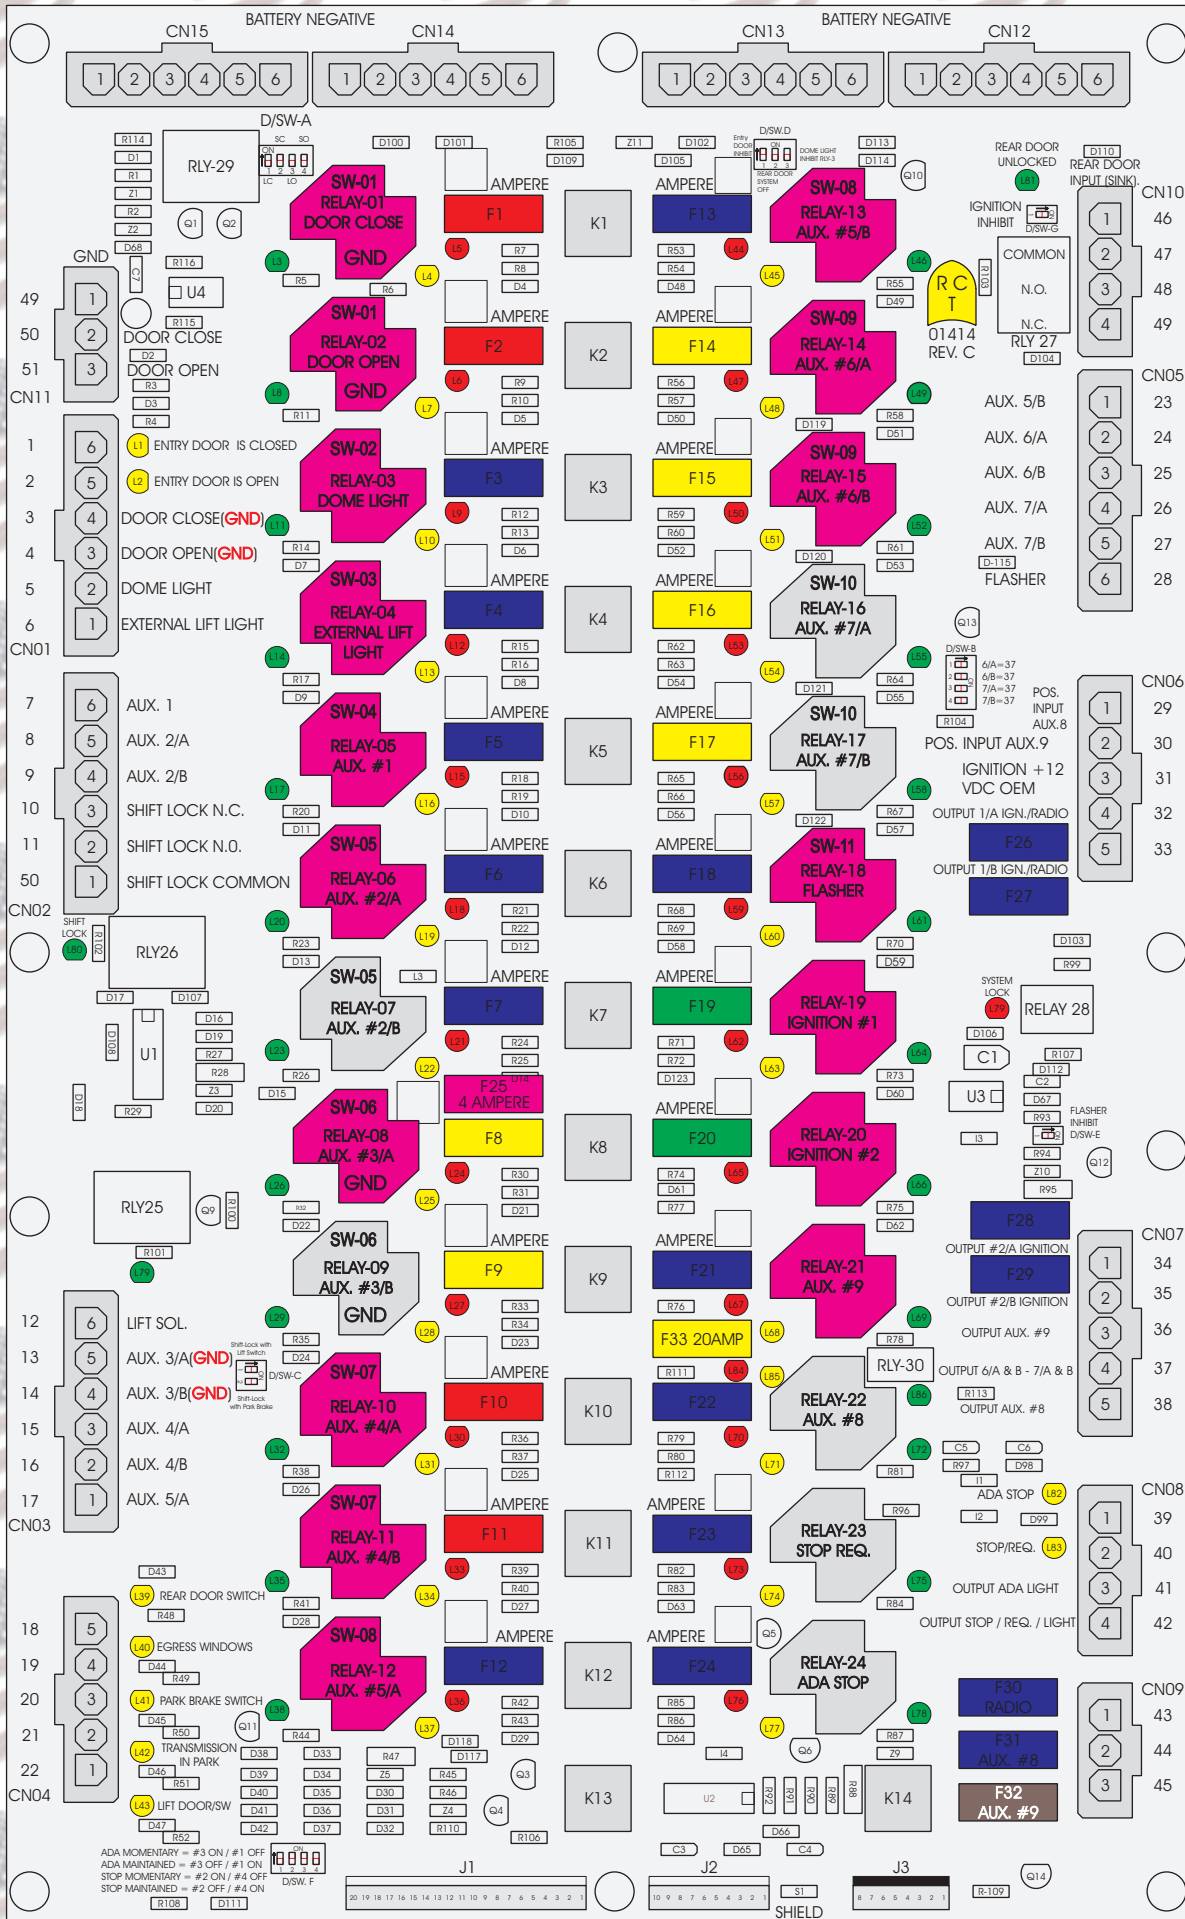

R. C. Tronics Incorporated

RCT-01414-00177

4 AMPERE

10 AMPERE

15 AMPERE

20 AMPERE

25 AMPERE

30 AMPERE

Comes With System

ADA MOMENTARY = #3 ON / #1 OFF
 ADA MAINTAINED = #3 OFF / #1 ON
 STOP MOMENTARY = #2 ON / #4 OFF
 STOP MAINTAINED = #2 OFF / #4 ON

J1 20 19 18 17 16 15 14 13 12 11 10 9 8 7 6 5 4 3 2 1

J2 10 9 8 7 6 5 4 3 2 1

J3 8 7 6 5 4 3 2 1

SHIELD