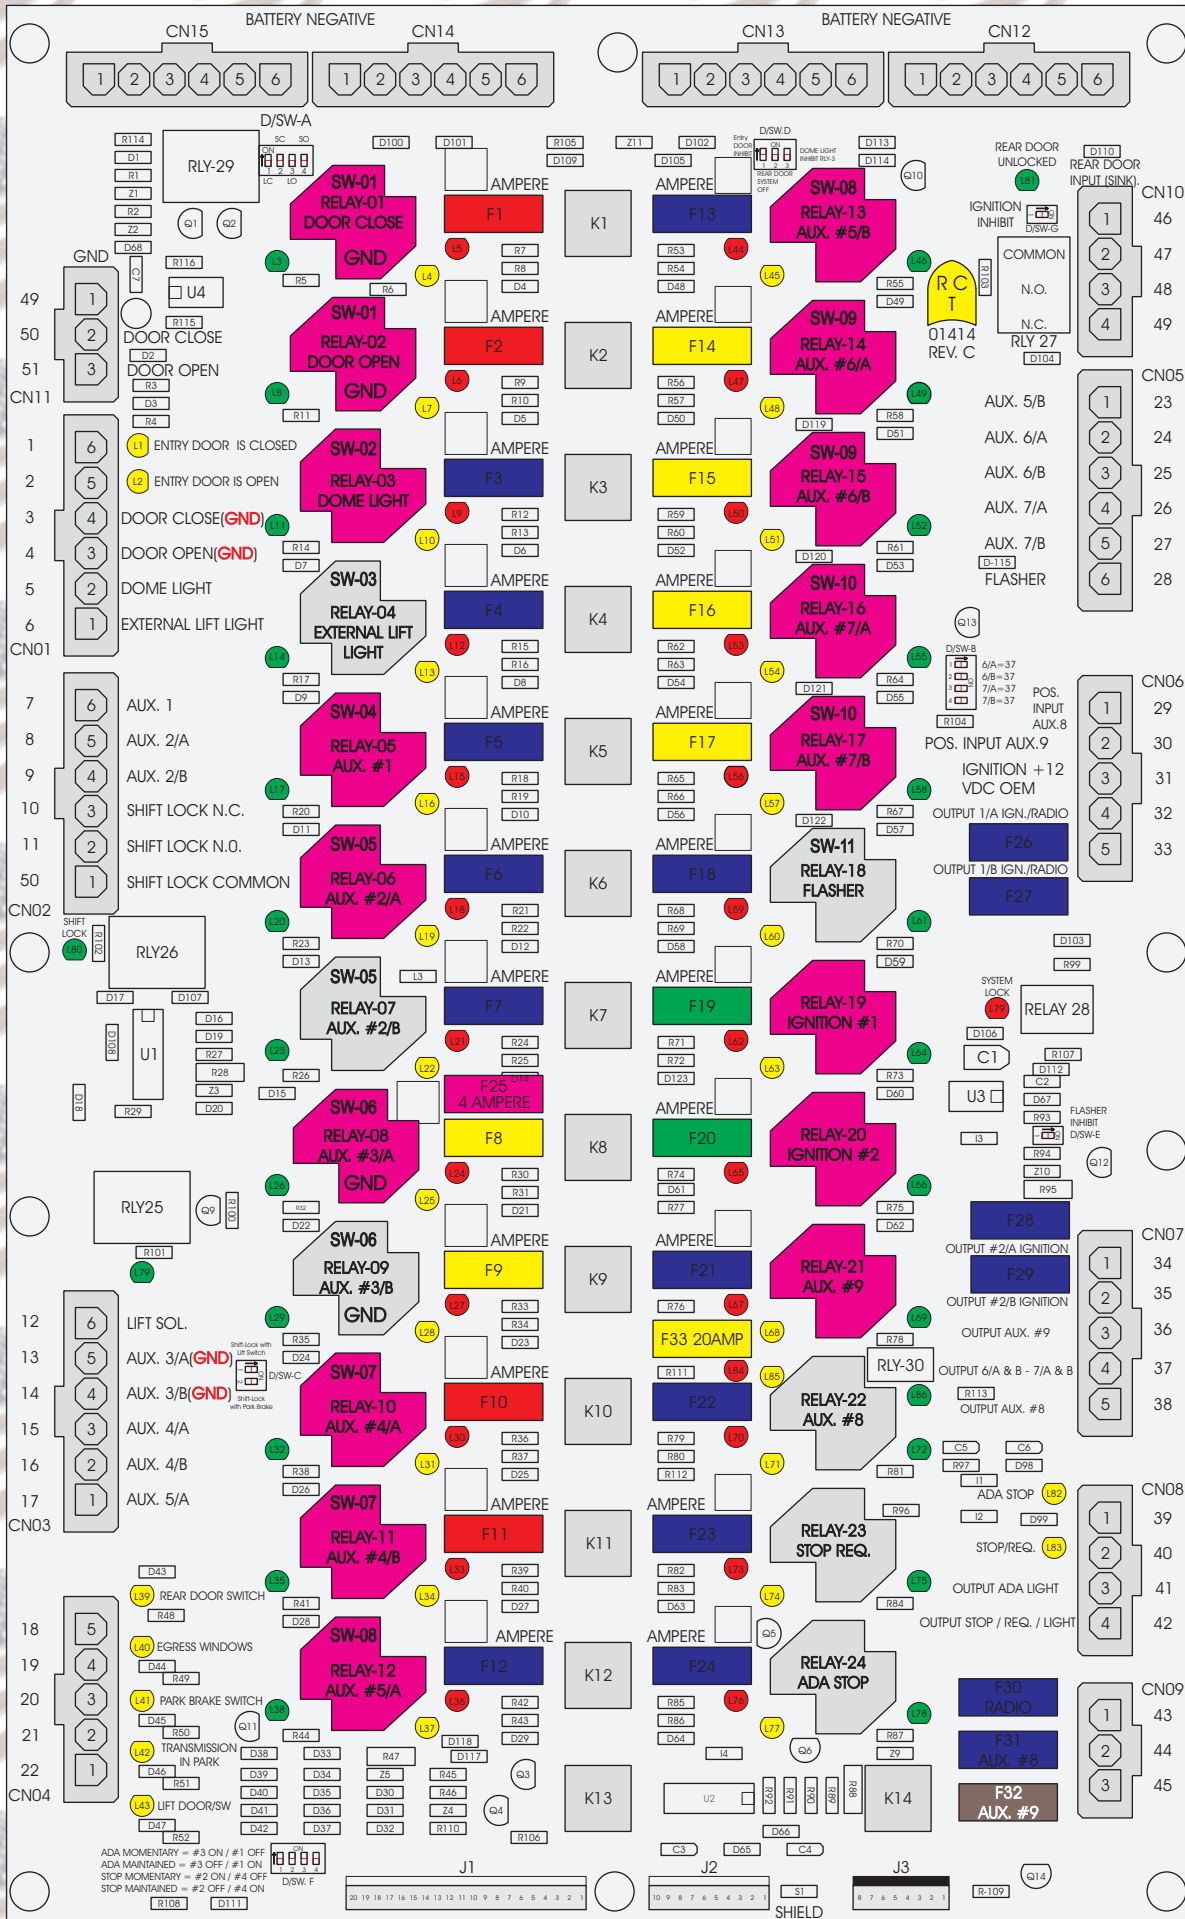

R. C. Tronics Incorporated

RCT-01414-00178

4 AMPERE

10 AMPERE

15 AMPERE

20 AMPERE

25 AMPERE

30 AMPERE

Comes With System

ADA MOMENTARY = #3 ON / #1 OFF
 ADA MAINTAINED = #3 OFF / #1 ON
 STOP MOMENTARY = #2 ON / #4 OFF
 STOP MAINTAINED = #2 OFF / #4 ON

J1 20 19 18 17 16 15 14 13 12 11 10 9 8 7 6 5 4 3 2 1

J2 10 9 8 7 6 5 4 3 2 1

J3 8 7 6 5 4 3 2 1

SHIELD