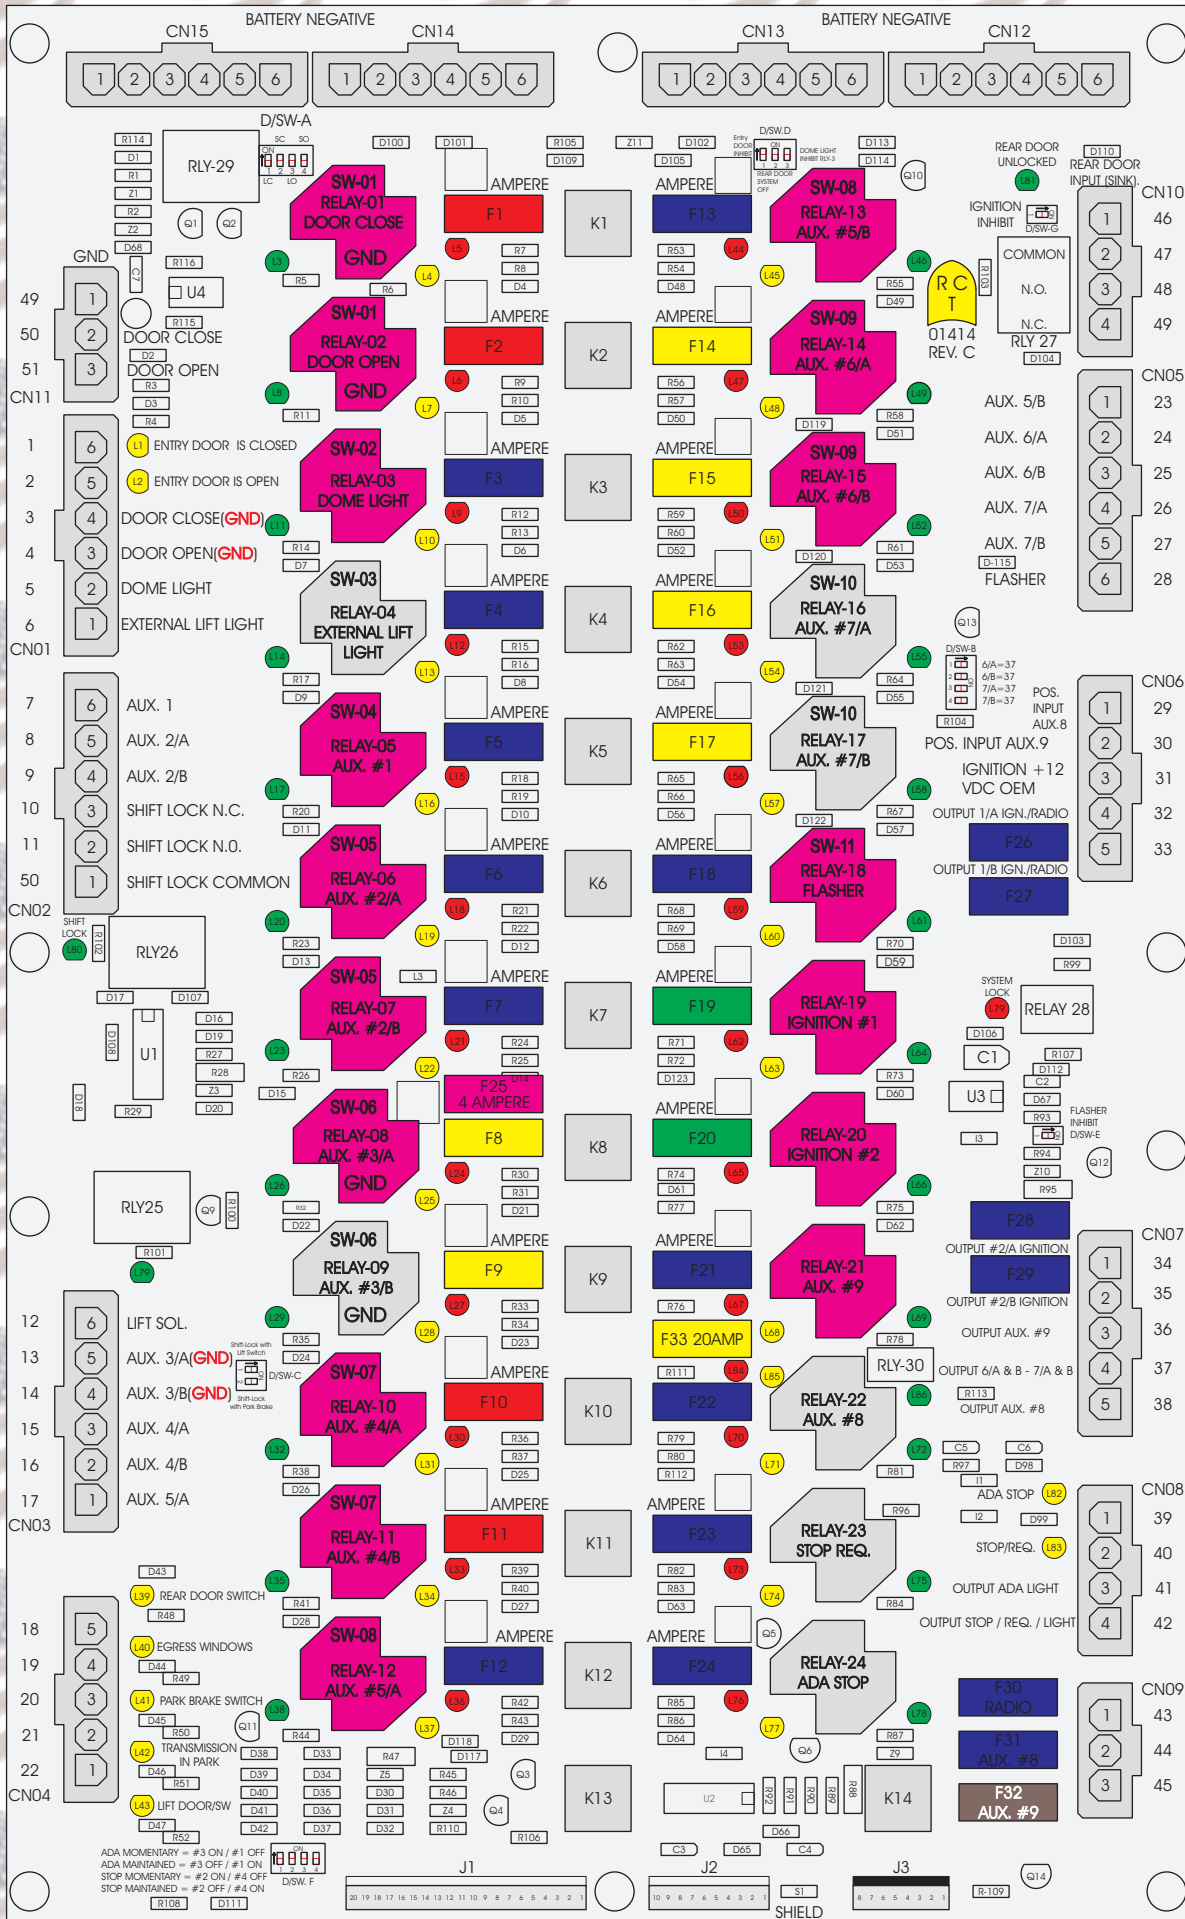

R. C. Tronics Incorporated

RCT-01414-00196

ADA MOMENTARY = #3 ON / #1 OFF
 ADA MAINTAINED = #3 OFF / #1 ON
 STOP MOMENTARY = #2 ON / #4 OFF
 STOP MAINTAINED = #2 OFF / #4 ON