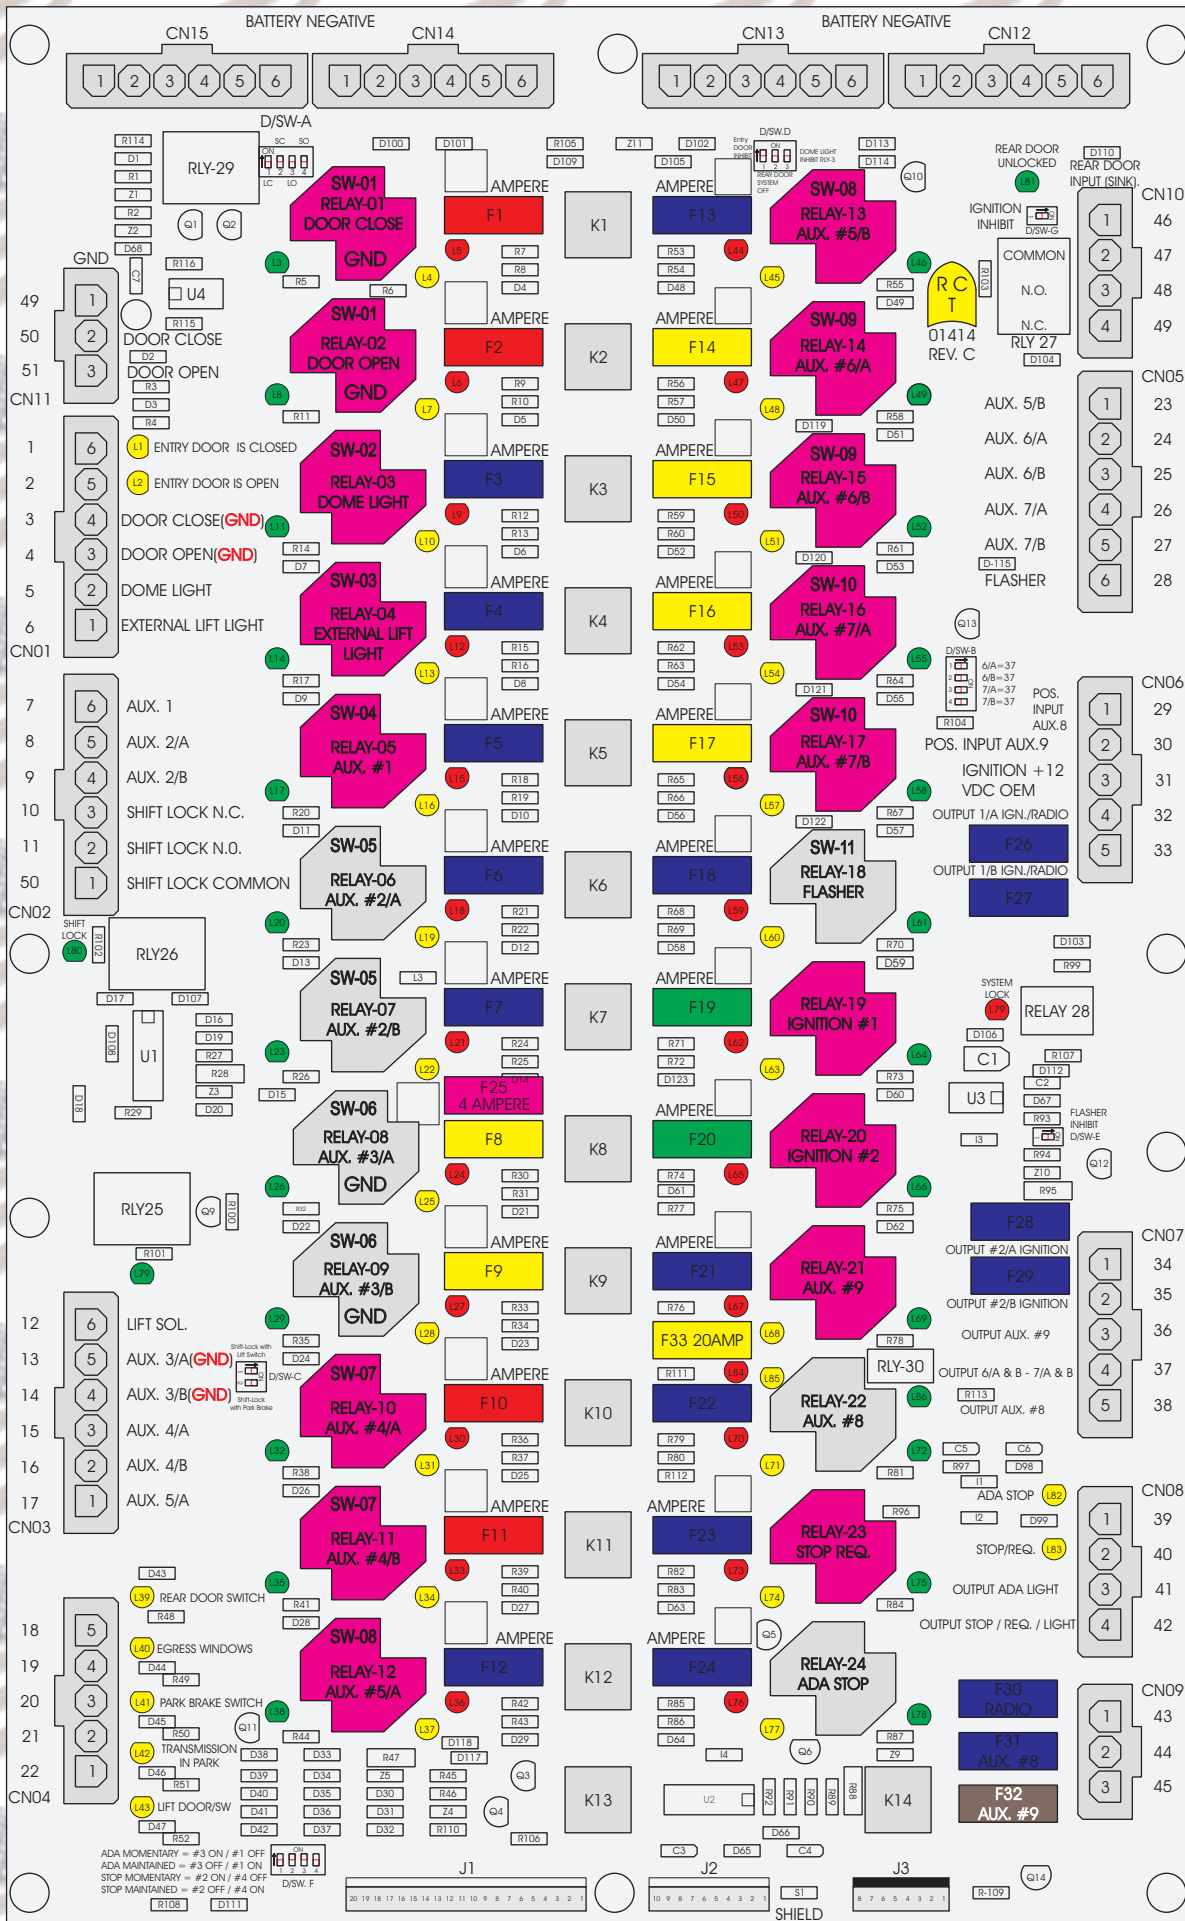

R. C. Ironics Incorporated

RCT-01414-00201

4 AMPERE

10 AMPERE

15 AMPERE

20 AMPERE

25 AMPERE

30 AMPERE

Comes With System

J1 20 19 18 17 16 15 14 13 12 11 10 9 8 7 6 5 4 3 2 1

J2 10 9 8 7 6 5 4 3 2 1

J3 S1 8 7 6 5 4 3 2 1 R-109

SHIELD