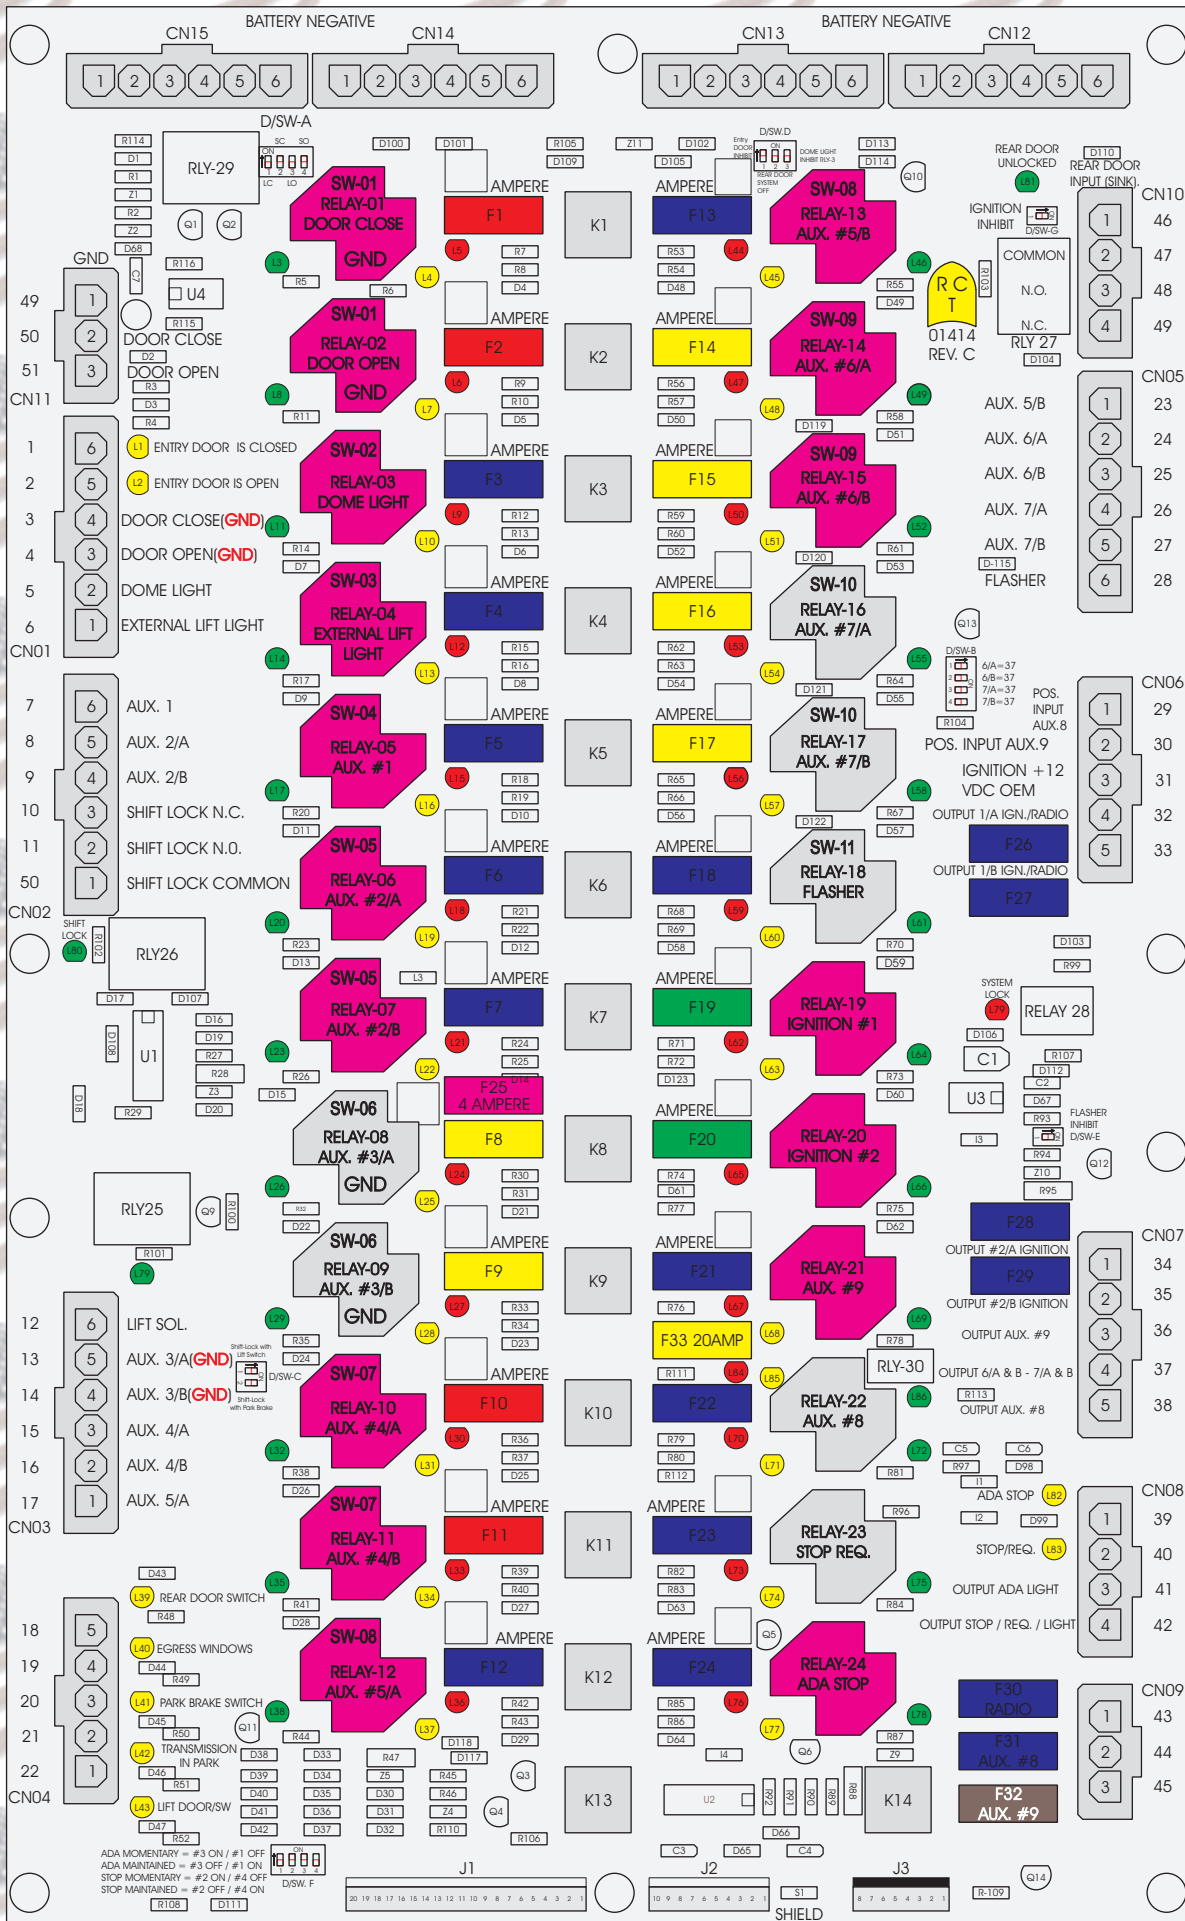

R. C. Tronics Incorporated

RCT-01414-00202

4 AMPERE

10 AMPERE

15 AMPERE

20 AMPERE

25 AMPERE

30 AMPERE

Comes With System

SHIELD