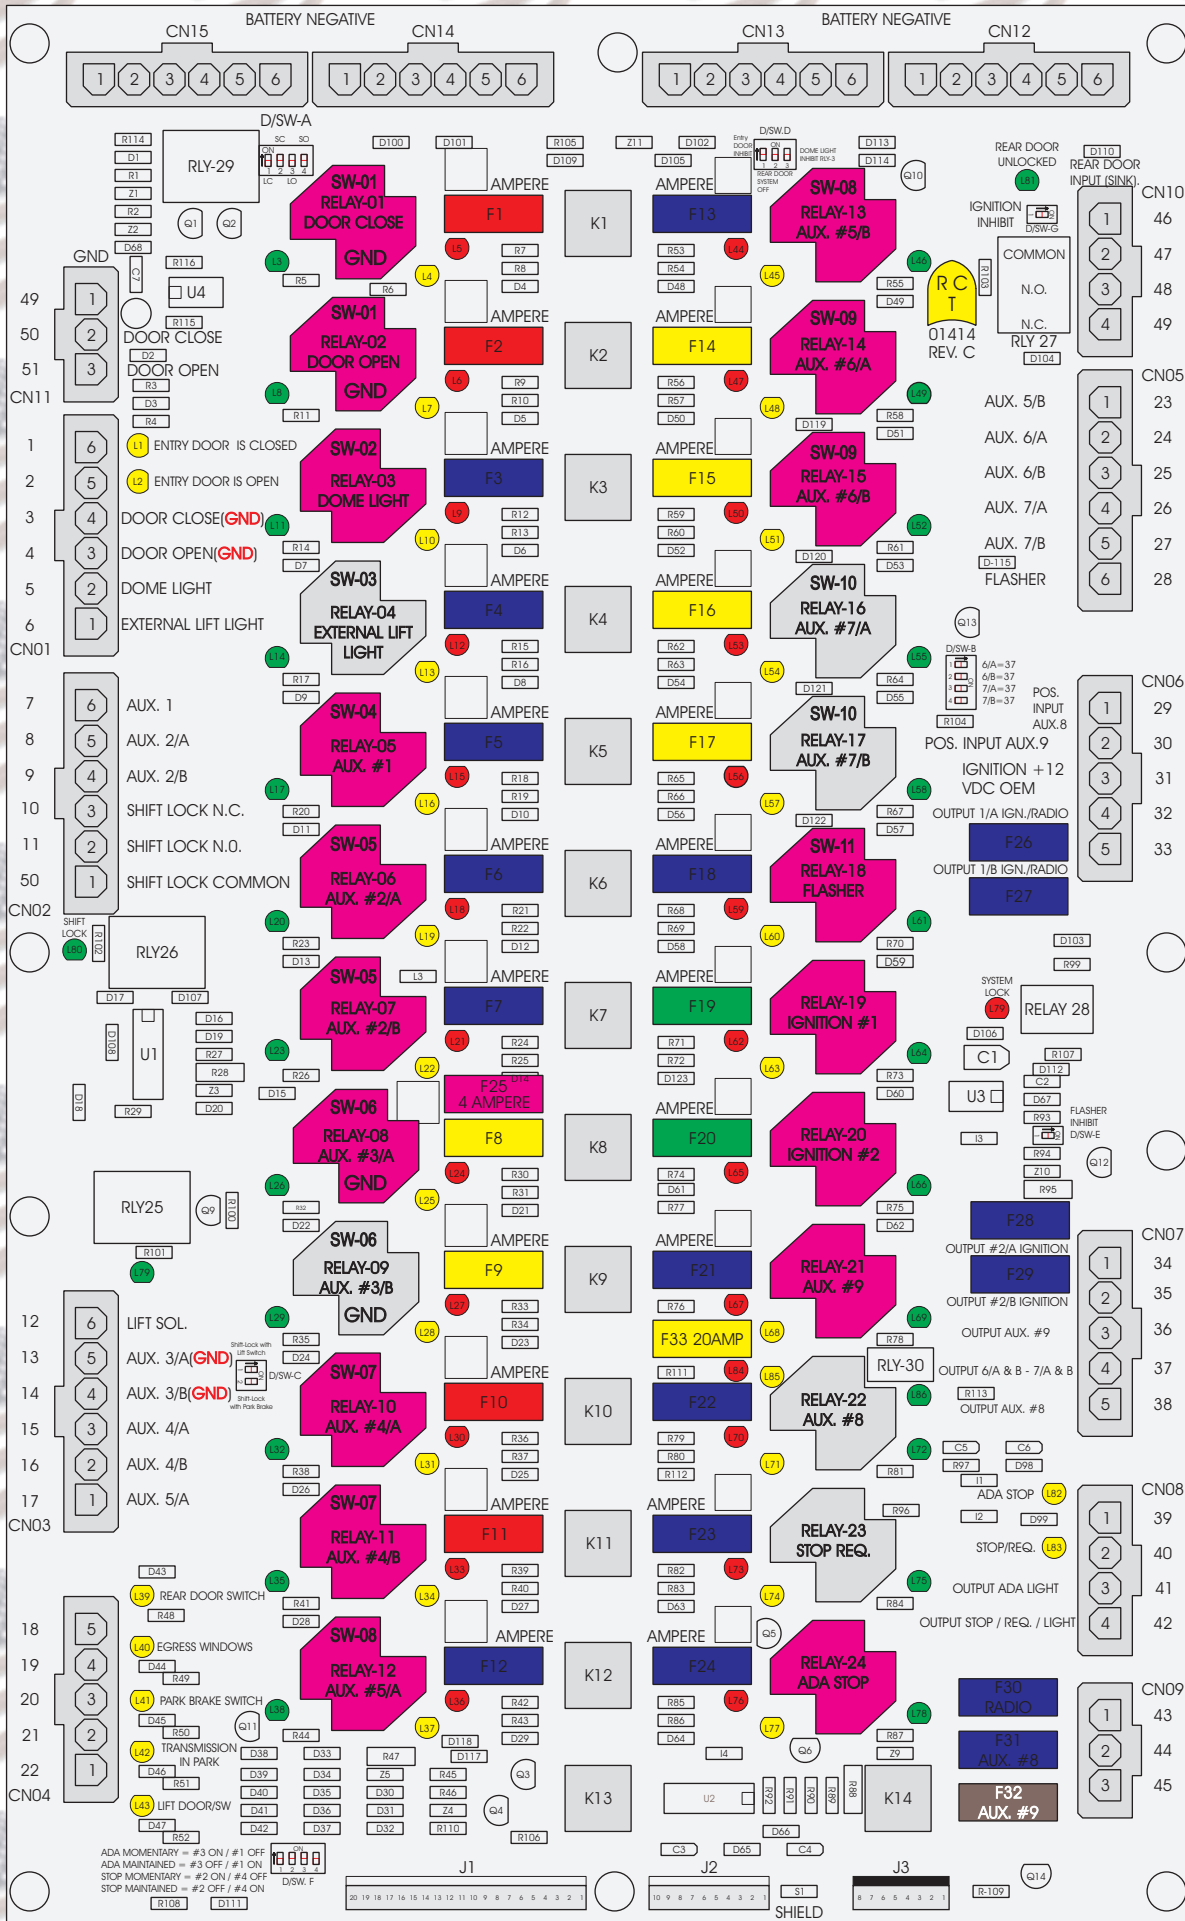

# R. C. Tronics Incorporated

RCT-01414-00205

4 AMPERE

10 AMPERE

15 AMPERE

20 AMPERE

25 AMPERE

30 AMPERE

Comes With System