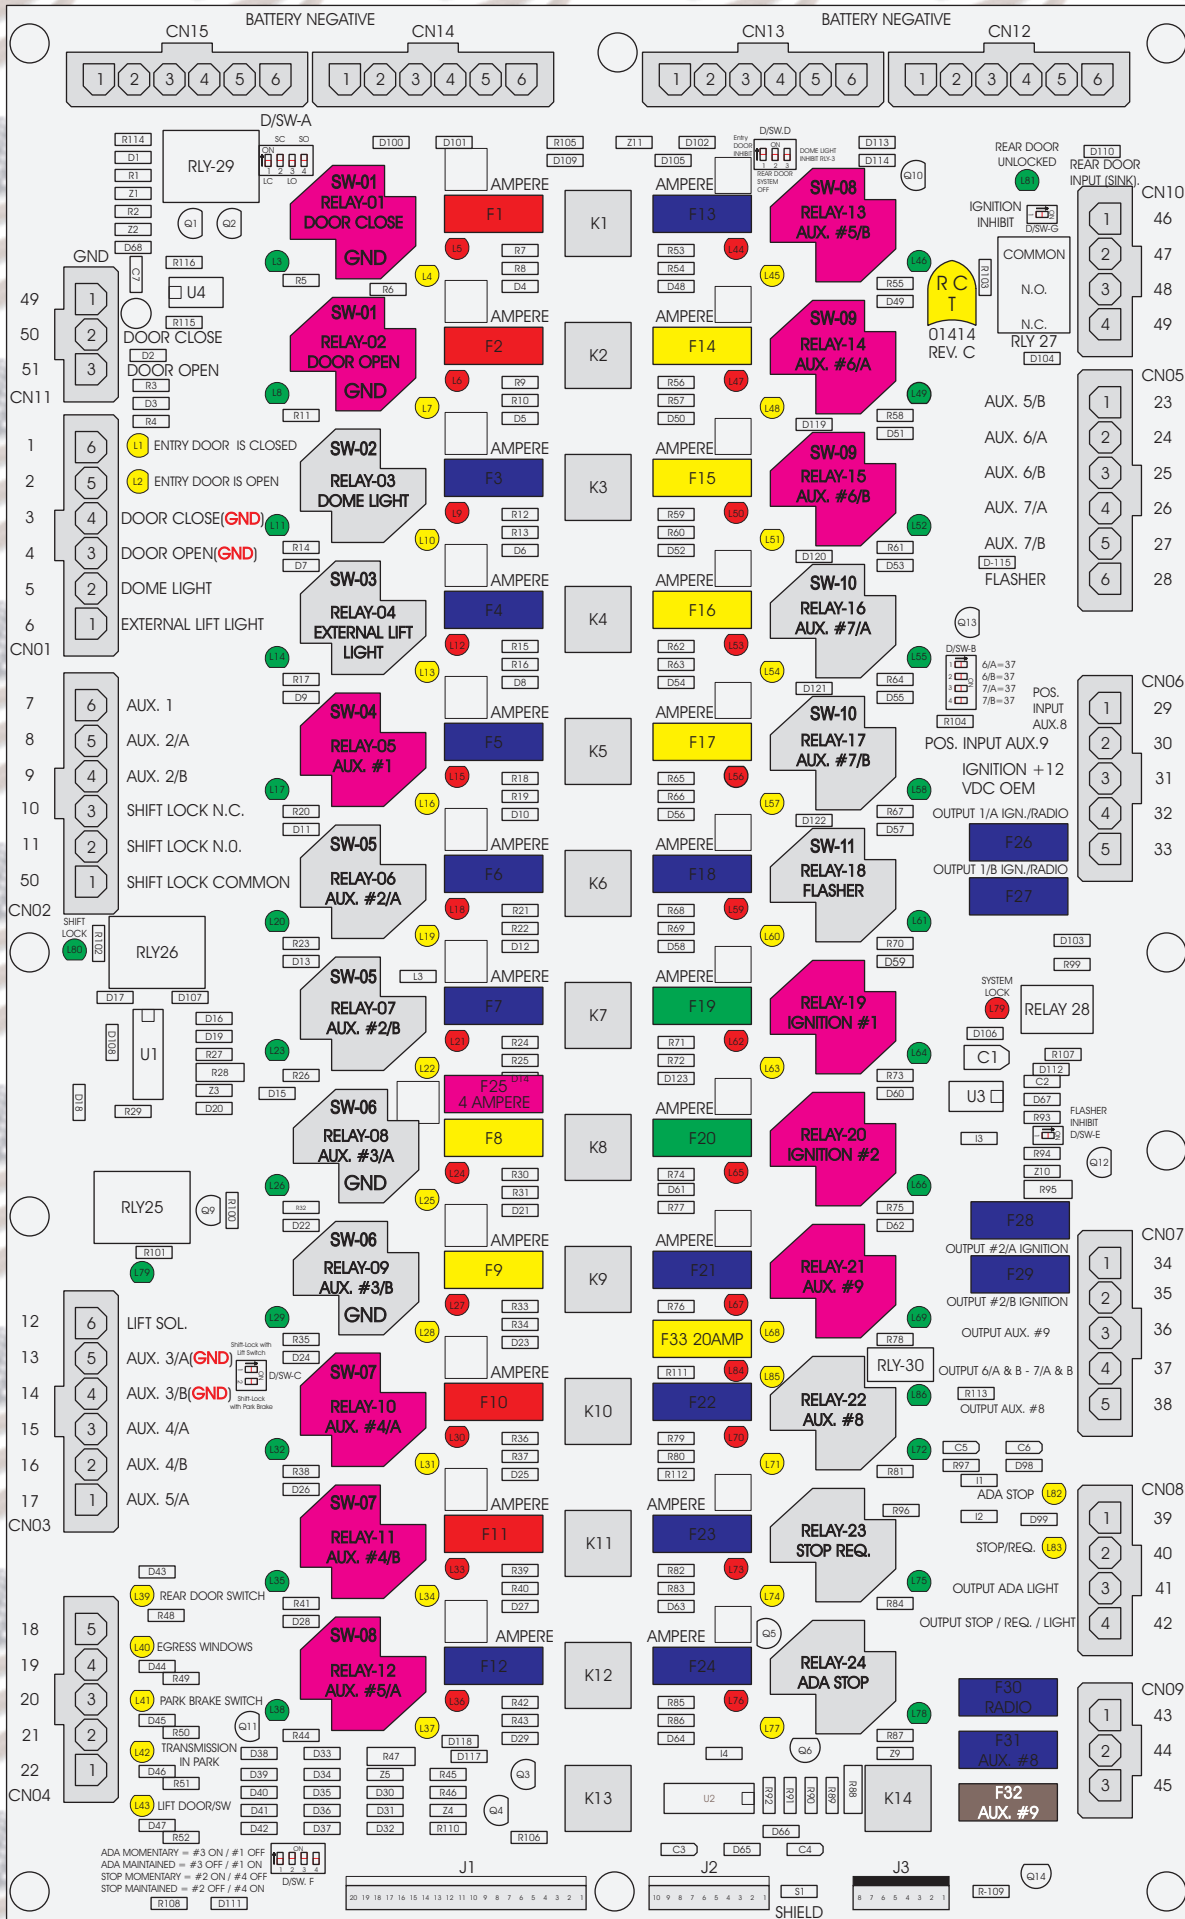

R. C. Tronics Incorporated

RCT-01414-00206

4 AMPERE

10 AMPERE

15 AMPERE

20 AMPERE

25 AMPERE

30 AMPERE

Comes With System