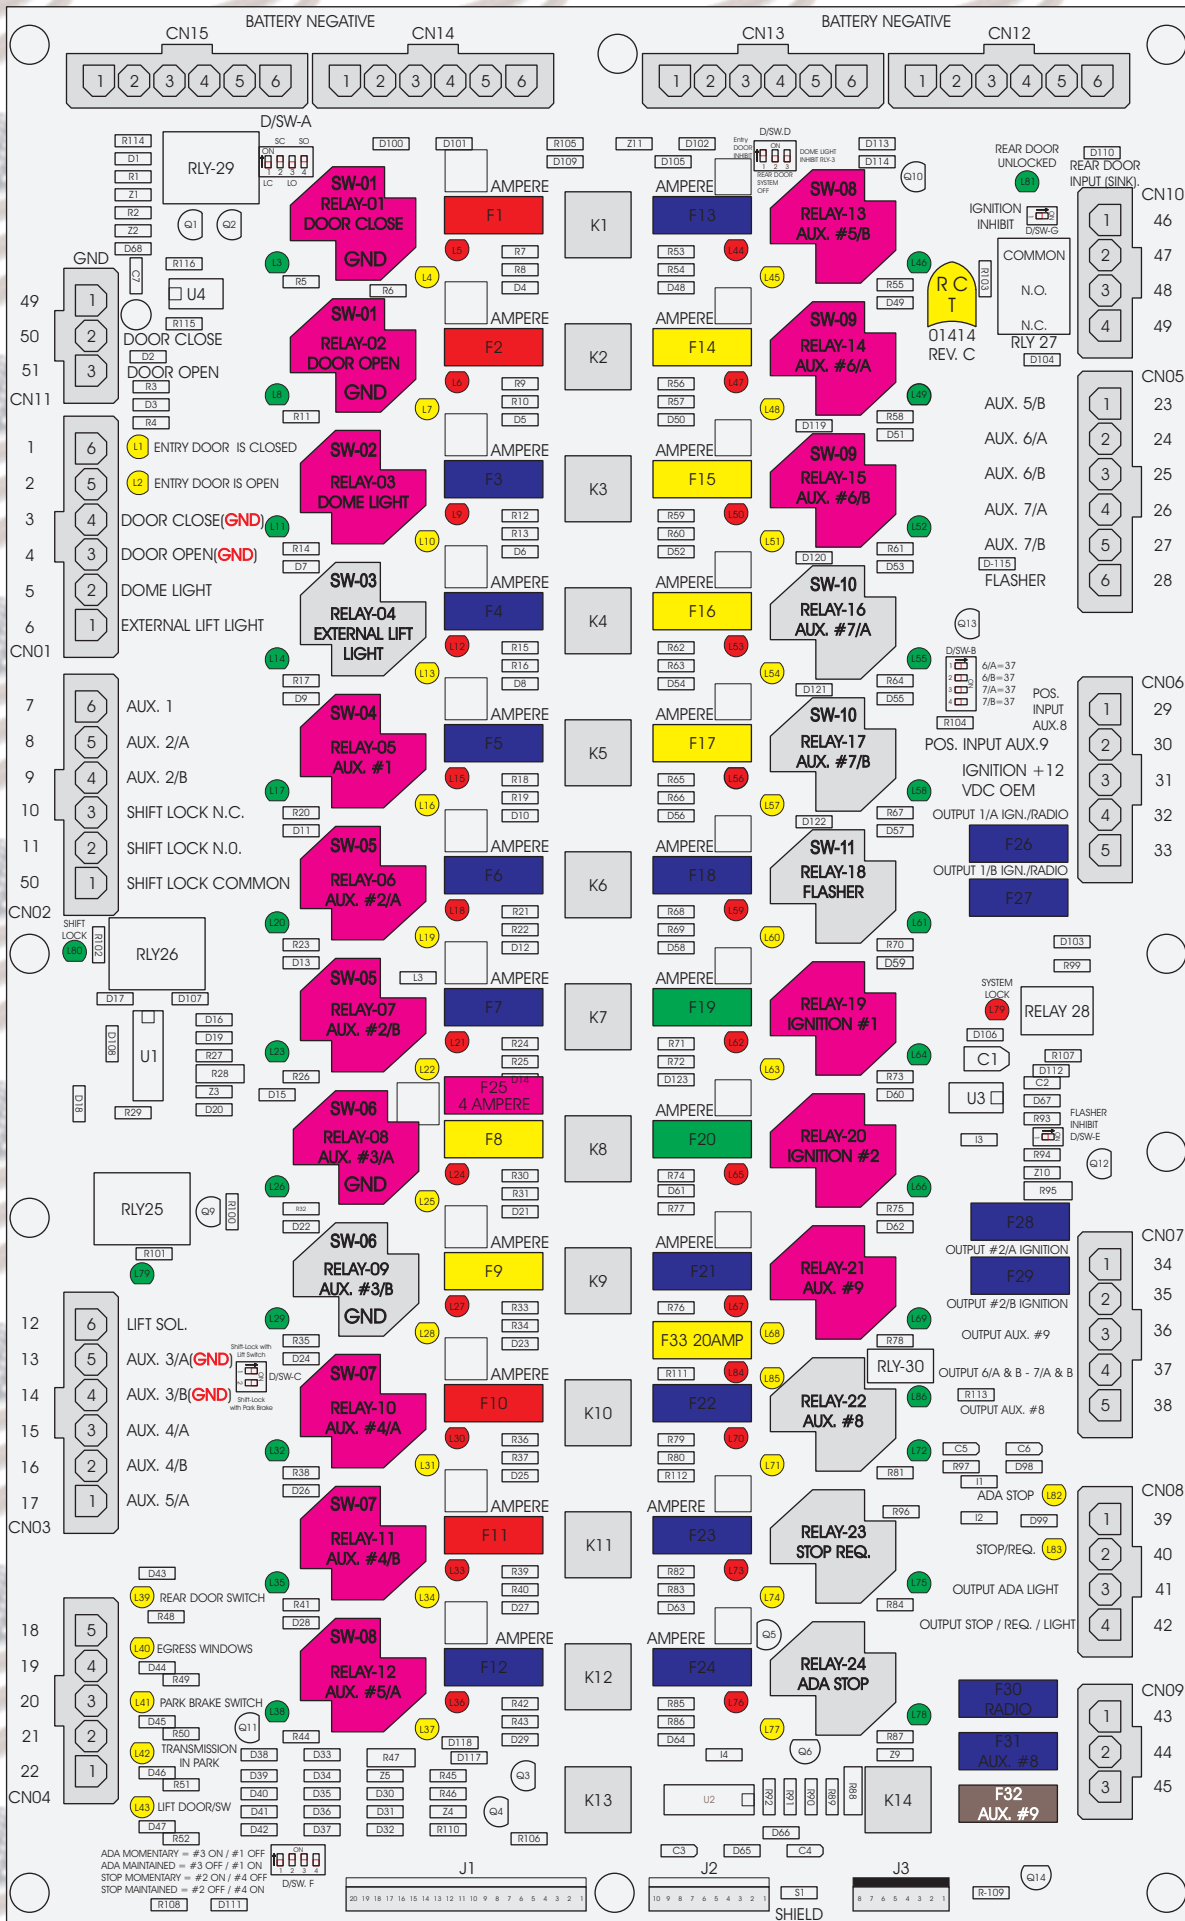

R. C. Tronics Incorporated

RCT-01414-00209

4 AMPERE

10 AMPERE

15 AMPERE

20 AMPERE

25 AMPERE

30 AMPERE

Comes With System

J1 20 19 18 17 16 15 14 13 12 11 10 9 8 7 6 5 4 3 2 1

J2 10 9 8 7 6 5 4 3 2 1

J3 S1 8 7 6 5 4 3 2 1 R-109

SHIELD