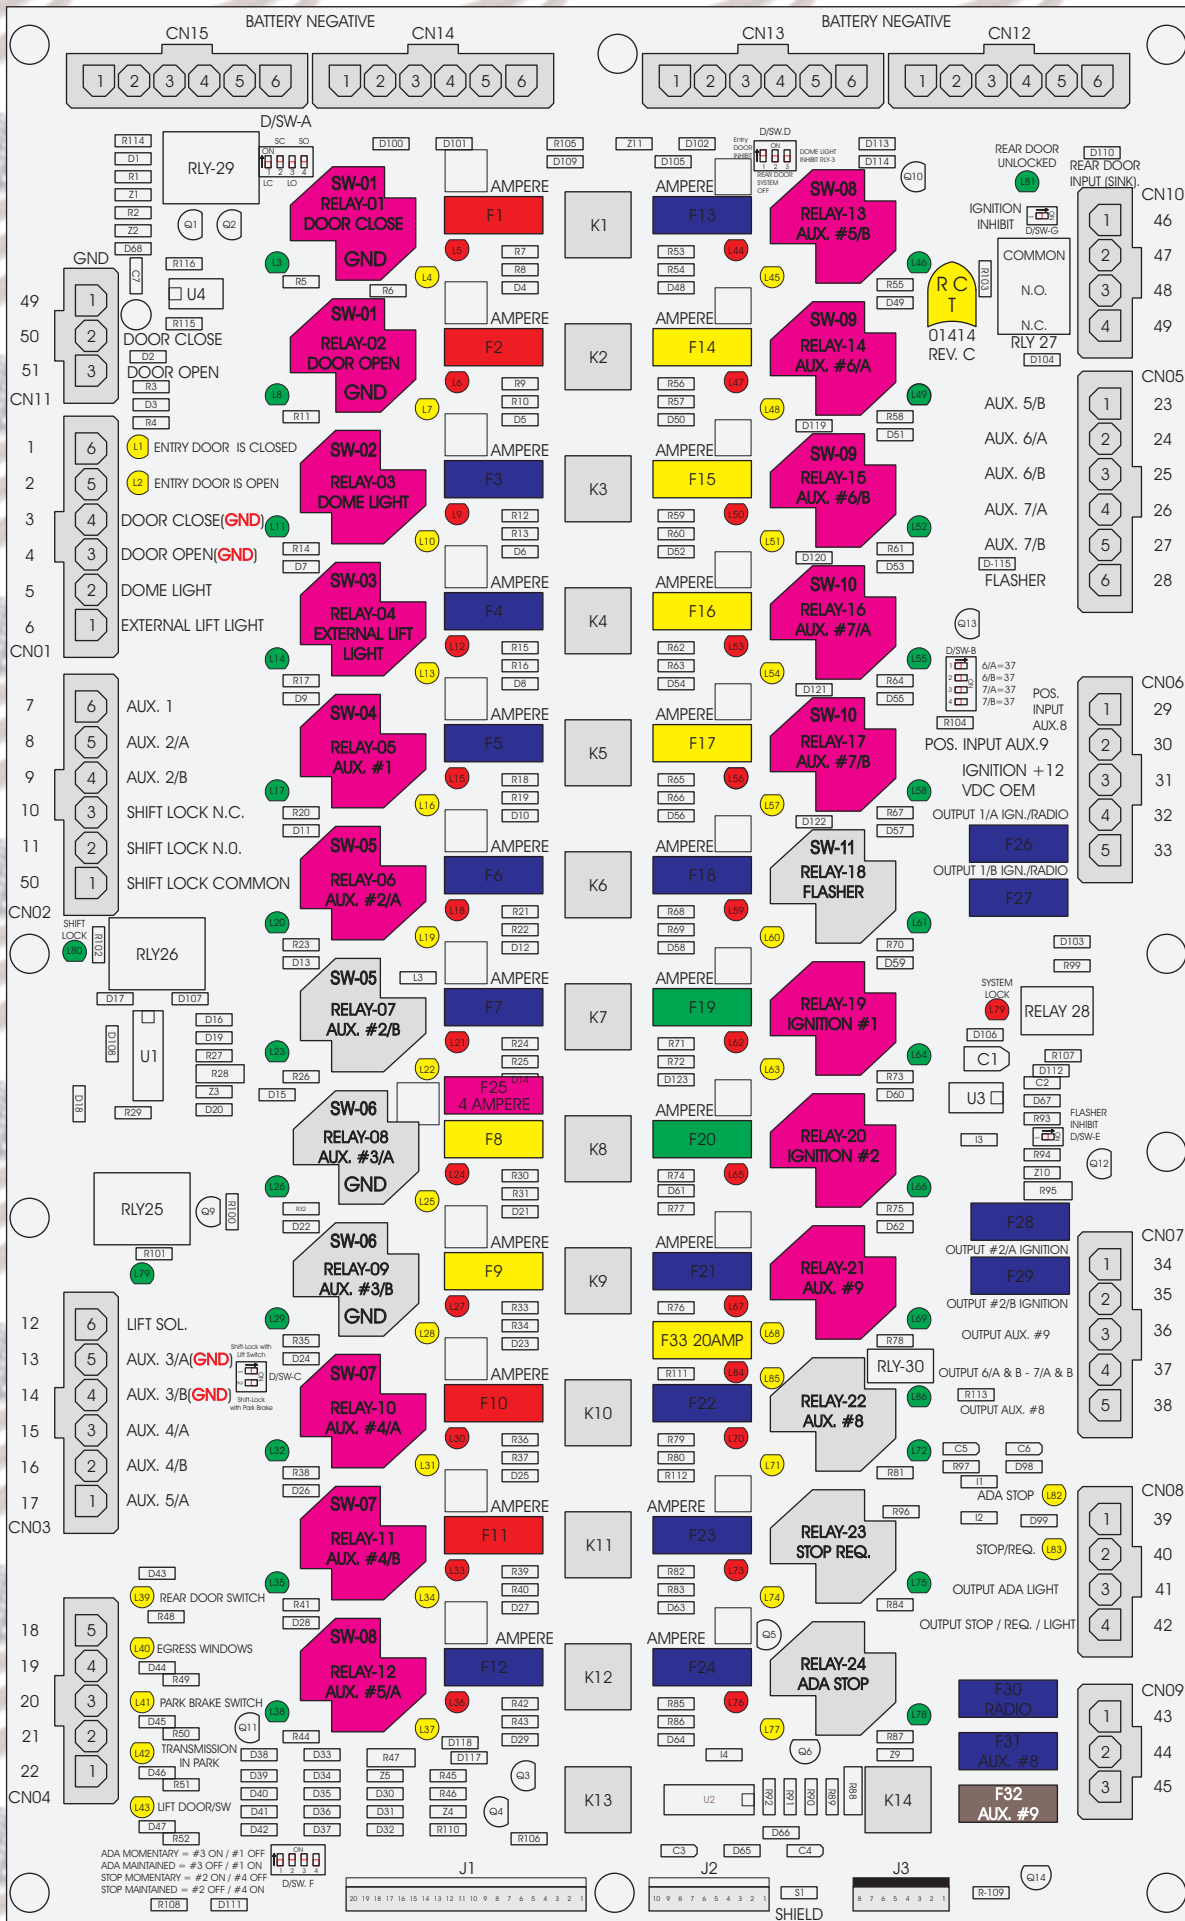

R. C. Tronics Incorporated

RCT-01414-00210

SHIELD