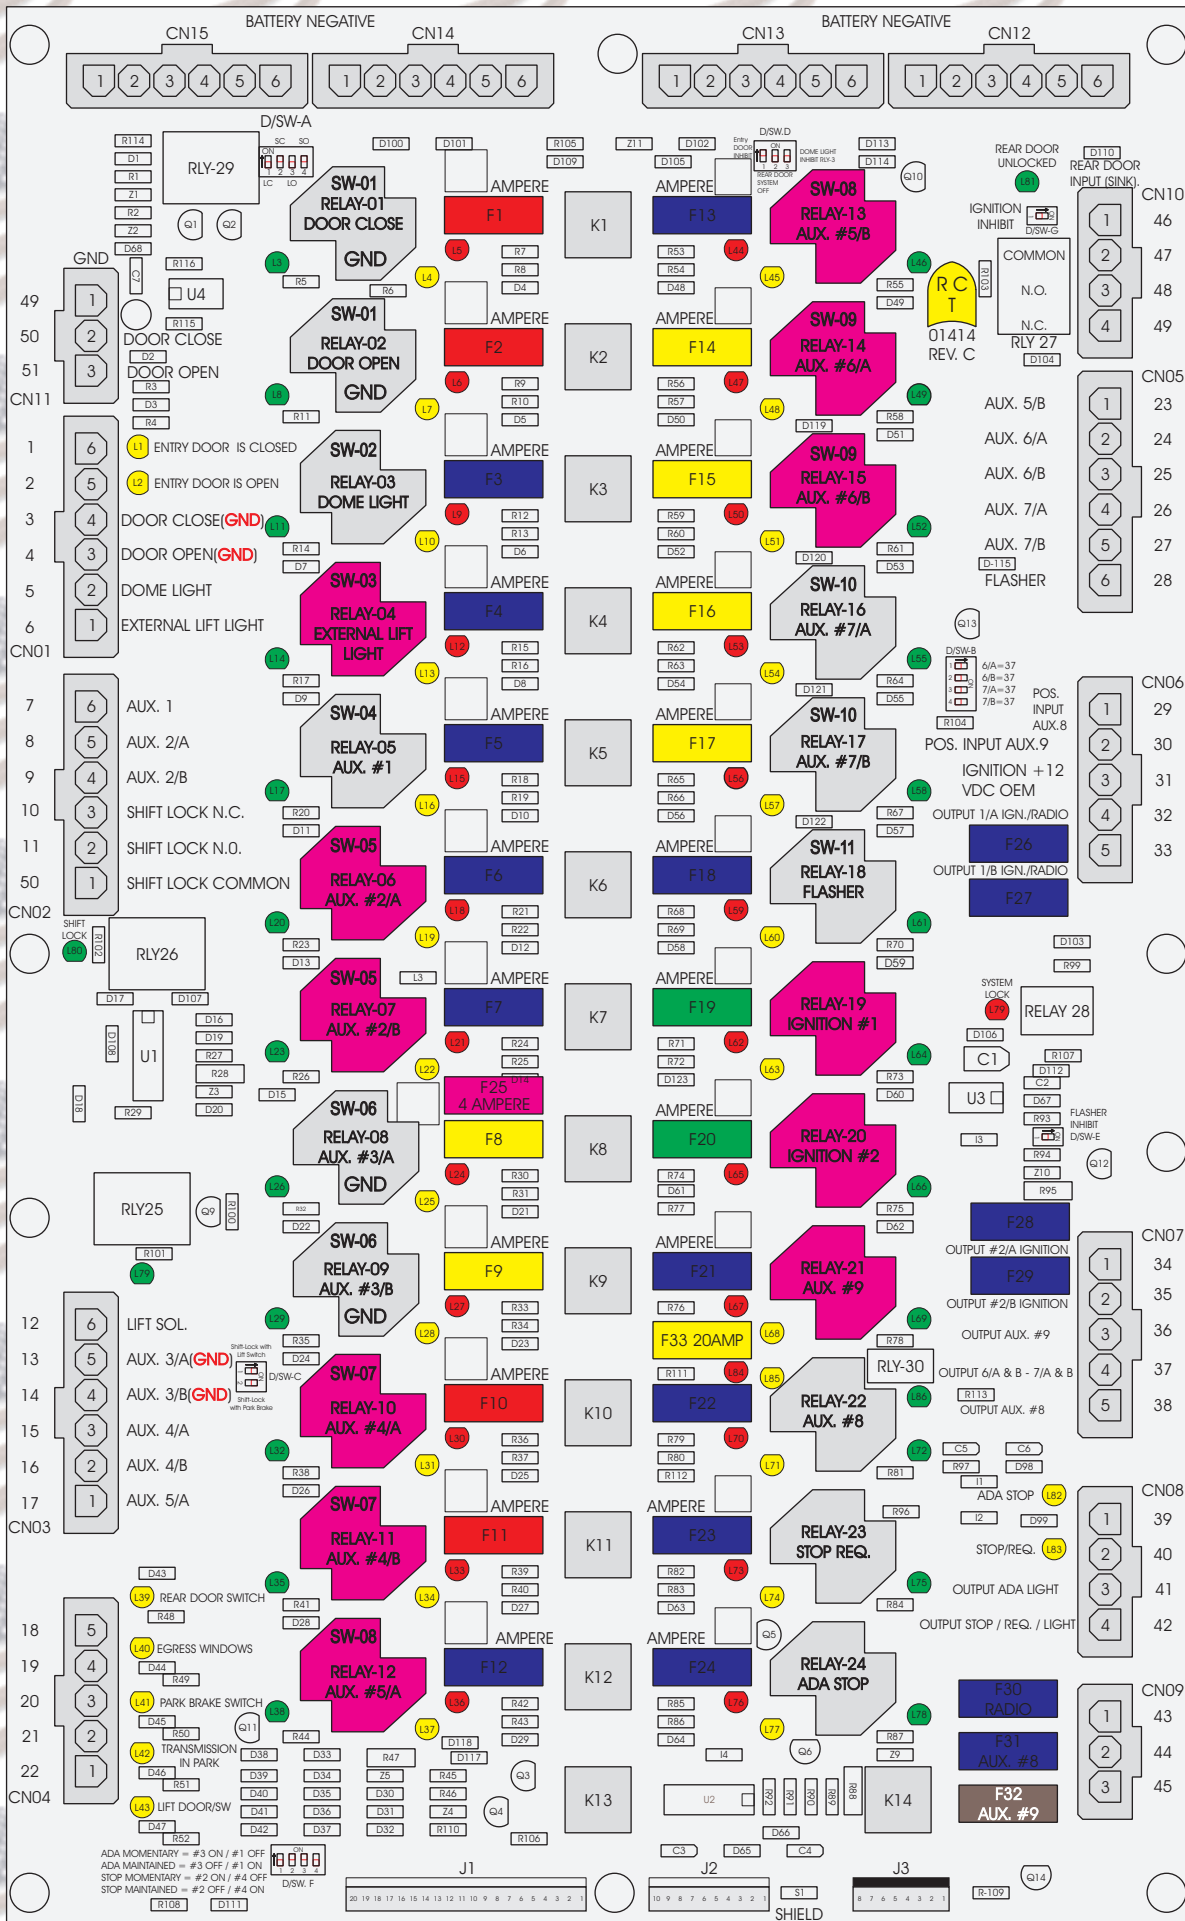

R. C. Tronics Incorporated

RCT-01414-00211

4 AMPERE

10 AMPERE

15 AMPERE

20 AMPERE

25 AMPERE

30 AMPERE

Comes With System

J1 20 19 18 17 16 15 14 13 12 11 10 9 8 7 6 5 4 3 2 1

J2 10 9 8 7 6 5 4 3 2 1

J3 8 7 6 5 4 3 2 1

SHIELD